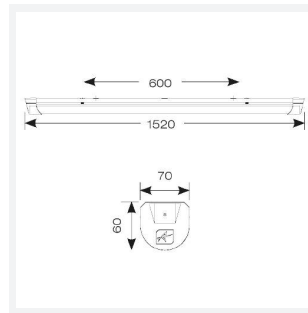

Topline EVO

Topline EVO CCT Multi Wattage 1500mm Switch
Code: ATLEVO5/DD1/DM3

Category	Battens and Weatherproofs
Application	Ancillary, Commercial, Education, Healthcare, Industrial, Retail
Specification	Performance

PRODUCT FEATURES

- High performance, multi-wattage LED CCT batten suitable for industrial and multi-purpose applications
- High efficiency up to 140 lm/W
- Excellent light uniformity through high transmittance polycarbonate diffuser
- Innovative spring clip gear tray release aids fast and easy installation
- Selectable CCT between 3000K, 4000K and 5700K
- Power selectable; offering high and low output option in each length
- Instant light output with unlimited switching
- Self-test, lithium emergency option

GENERAL INFORMATION	
Wattage	24W - 43W
Lumens Delivered	3300lm - 6000lm (4000K)
Lm/W	140lm/W
Beam Angle	105/140
CRI	80
CCT	3000/4000/5700K
Input	220/240V
Operating Temp	5°C - 40°C
SDCM	6
UGR	25

TECHNICAL INFORMATION	
Light Source	LED
Colour / Finish	White
IP Rating	IP20
Class Protection	1
Internal / External	Internal
Surface / Recessed / Suspended	Ceiling, Suspended
Lumen Depreciation	L80 54,000h
Warranty (Years)	5
CE Mark	Yes
Height	70 mm