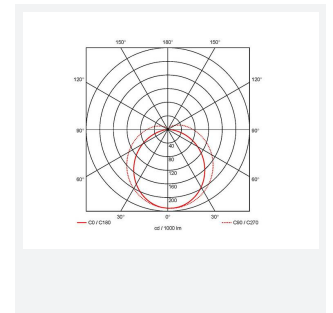

Topline EVO

Topline EVO CCT Multi Wattage 1500mm Switch
Code: ATLEVO5/DD1/DM3

Category	Battens and Weatherproofs
Application	Ancillary, Commercial, Education, Healthcare, Industrial, Retail
Specification	Performance

PRODUCT FEATURES

- High performance, multi-wattage LED CCT batten suitable for industrial and multi-purpose applications
- High efficiency up to 140 lm/W
- Excellent light uniformity through high transmittance polycarbonate diffuser
- Innovative spring clip gear tray release aids fast and easy installation
- Selectable CCT between 3000K, 4000K and 5700K
- Power selectable; offering high and low output option in each length
- Instant light output with unlimited switching
- Self-test, lithium emergency option

GENERAL INFORMATION	
Wattage	24W - 43W
Lumens Delivered	3300lm - 6000lm (4000K)
Lm/W	140lm/W
Beam Angle	105/140
CRI	80
CCT	3000/4000/5700K
Input	220/240V
Operating Temp	5°C - 40°C
SDCM	6
UGR	25

TECHNICAL INFORMATION	
Light Source	LED
Colour / Finish	White
IP Rating	IP20
Class Protection	1
Internal / External	Internal
Surface / Recessed / Suspended	Ceiling, Suspended
Lumen Depreciation	L80 54,000h
Warranty (Years)	5
CE Mark	Yes
Height	70 mm