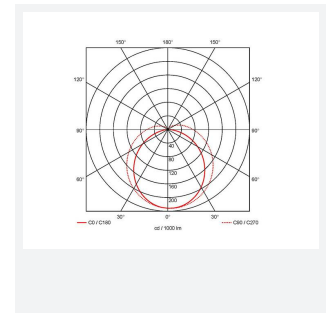

Topline EVO

Topline EVO CCT Multi Wattage 1500mm Corridor
Code: ATLEVO5/CF

Category	Battens and Weatherproofs
Application	Ancillary, Commercial, Education, Healthcare, Industrial, Retail
Specification	Performance

PRODUCT FEATURES

- High performance, multi-wattage LED CCT batten suitable for industrial and multi-purpose applications
- High efficiency up to 140 lm/W
- Excellent light uniformity through high transmittance polycarbonate diffuser
- Innovative spring clip gear tray release aids fast and easy installation
- Selectable CCT between 3000K, 4000K and 5700K
- Power selectable; offering high and low output option in each length
- Instant light output with unlimited switching
- Self-test, lithium emergency option

GENERAL INFORMATION	
Wattage	43W
Lumens Delivered	3300lm - 6000lm (4000K)
Lm/W	140lm/W
Beam Angle	105/140
CRI	80
CCT	3000/4000/5700K
Input	220-240V
Operating Temp	-10°C - 40°C
SDCM	6
UGR	25
Product Weight without Packaging	1.724 kg

TECHNICAL INFORMATION	
Light Source	LED
Colour / Finish	White
IP Rating	IP20
Class Protection	1
Internal / External	Internal
Surface / Recessed / Suspended	Ceiling, Suspended
Lumen Depreciation	L80 54,000h
Warranty (Years)	5
CE Mark	Yes
Height	70 mm