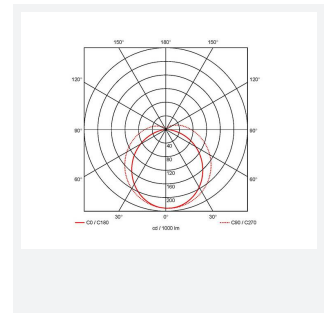

# Topline EVO

Topline EVO CCT Multi Wattage 1500mm Corridor  
Code: ATLEVO5/CF

Category	Battens and Weatherproofs
Application	Ancillary, Commercial, Education, Healthcare, Industrial, Retail
Specification	Performance

## PRODUCT FEATURES

- High performance, multi-wattage LED CCT batten suitable for industrial and multi-purpose applications
- High efficiency up to 140 lm/W
- Excellent light uniformity through high transmittance polycarbonate diffuser
- Innovative spring clip gear tray release aids fast and easy installation
- Selectable CCT between 3000K, 4000K and 5700K
- Power selectable; offering high and low output option in each length
- Instant light output with unlimited switching
- Self-test, lithium emergency option

GENERAL INFORMATION	
Wattage	24W - 43W
Lumens Delivered	3300lm - 6000lm (4000K)
Lm/W	140lm/W
Beam Angle	105/140
CRI	80
CCT	3000/4000/5700K
Input	220-240V
Operating Temp	-10°C - 40°C
SDCM	6
UGR	25
Product Weight without Packaging	1.724 kg

TECHNICAL INFORMATION	
Light Source	LED
Colour / Finish	White
IP Rating	IP20
Class Protection	1
Internal / External	Internal
Surface / Recessed / Suspended	Ceiling, Suspended
Lumen Depreciation	L80 54,000h
Warranty (Years)	5
CE Mark	Yes
Height	70 mm