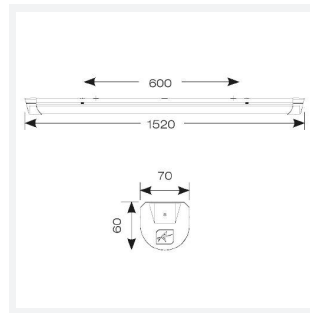

PRODUCT FEATURES

- High performance, multi-wattage LED CCT batten suitable for industrial and multi-purpose applications
- High efficiency up to 140 lm/W
- Excellent light uniformity through high transmittance polycarbonate diffuser
- Innovative spring clip gear tray release aids fast and easy installation
- Selectable CCT between 3000K, 4000K and 5700K
- Power selectable; offering high and low output option in each length
- Instant light output with unlimited switching
- Self-test, lithium emergency option

GENERAL INFORMATION	
Wattage	24W - 43W
Lumens Delivered	3300lm - 6000lm (4000K)
Lm/W	140lm/W
Beam Angle	105/140
CRI	80
CCT	3000/4000/5700K
Input	220-240V
Operating Temp	-10°C - 40°C
SDCM	6
UGR	25
Product Weight without Packaging	1.724 kg

TECHNICAL INFORMATION	
Light Source	LED
Colour / Finish	White
IP Rating	IP20
Class Protection	1
Internal / External	Internal
Surface / Recessed / Suspended	Ceiling, Suspended
Lumen Depreciation	L80 54,000h
Warranty (Years)	5
CE Mark	Yes
Height	70 mm