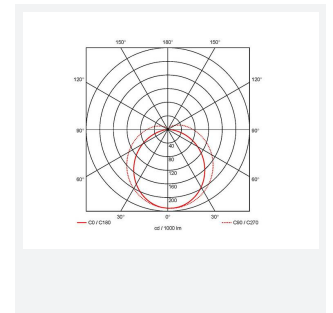

Topline EVO

Topline EVO CCT Multi Wattage 1500mm Corridor
Code: ATLEVO5/CF

Category	Battens and Weatherproofs
Application	Ancillary, Commercial, Education, Healthcare, Industrial, Retail
Specification	Performance

PRODUCT FEATURES

- High performance, multi-wattage LED CCT batten suitable for industrial and multi-purpose applications
- High efficiency up to 140 lm/W
- Excellent light uniformity through high transmittance polycarbonate diffuser
- Innovative spring clip gear tray release aids fast and easy installation
- Selectable CCT between 3000K, 4000K and 5700K
- Power selectable; offering high and low output option in each length
- Instant light output with unlimited switching
- Self-test, lithium emergency option

GENERAL INFORMATION	
Wattage	24W - 43W
Lumens Delivered	3300lm - 6000lm (4000K)
Lm/W	140lm/W
Beam Angle	105/140
CRI	80
CCT	3000/4000/5700K
Input	220/240V
Operating Temp	-10°C - 40°C
SDCM	6
UGR	25
Product Weight without Packaging	1.724 kg

TECHNICAL INFORMATION	
Light Source	LED
Colour / Finish	White
IP Rating	IP20
Class Protection	1
Internal / External	Internal
Surface / Recessed / Suspended	Ceiling, Suspended
Lumen Depreciation	L80 54,000h
Warranty (Years)	5
CE Mark	Yes
Height	70 mm