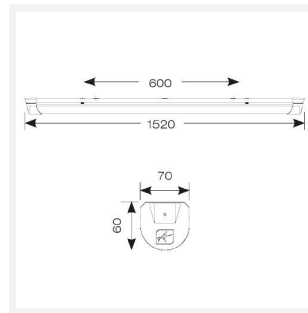

PRODUCT FEATURES

- High performance, multi-wattage LED CCT batten suitable for industrial and multi-purpose applications
- High efficiency up to 140 lm/W
- Excellent light uniformity through high transmittance polycarbonate diffuser
- Innovative spring clip gear tray release aids fast and easy installation
- Selectable CCT between 3000K, 4000K and 5700K
- Power selectable; offering high and low output option in each length
- Instant light output with unlimited switching
- Self-test, lithium emergency option

GENERAL INFORMATION	
Wattage	43W
Lumens Delivered	3300lm - 6000lm (4000K)
Lm/W	140lm/W
Beam Angle	105/140
CRI	80
CCT	3000/4000/5700K
Input	220-240V
Operating Temp	-10°C - 40°C
SDCM	6
UGR	25
Product Weight without Packaging	1.724 kg

TECHNICAL INFORMATION	
Light Source	LED
Colour / Finish	White
IP Rating	IP20
Class Protection	1
Internal / External	Internal
Surface / Recessed / Suspended	Ceiling, Suspended
Lumen Depreciation	L80 54,000h
Warranty (Years)	5
CE Mark	Yes
Height	70 mm