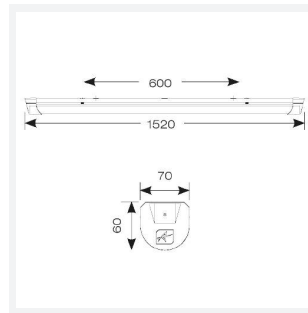

PRODUCT FEATURES

- High performance, multi-wattage LED CCT batten suitable for industrial and multi-purpose applications
- High efficiency up to 140 lm/W
- Excellent light uniformity through high transmittance polycarbonate diffuser
- Innovative spring clip gear tray release aids fast and easy installation
- Selectable CCT between 3000K, 4000K and 5700K
- Power selectable; offering high and low output option in each length
- Instant light output with unlimited switching
- Self-test, lithium emergency option

GENERAL INFORMATION	
Wattage	24W - 43W
Lumens Delivered	3300lm - 6000lm (4000K)
Lm/W	140lm/W
Beam Angle	105/140
CRI	80
CCT	3000/4000/5700K
Input	220-240V
Operating Temp	5°C - 40°C
SDCM	6
UGR	25
Product Weight without Packaging	1.924 kg

TECHNICAL INFORMATION	
Light Source	LED
Colour / Finish	White
IP Rating	IP20
Class Protection	1
Internal / External	Internal
Surface / Recessed / Suspended	Ceiling, Suspended
Lumen Depreciation	L80 54,000h
Warranty (Years)	5
CE Mark	Yes
Height	70 mm