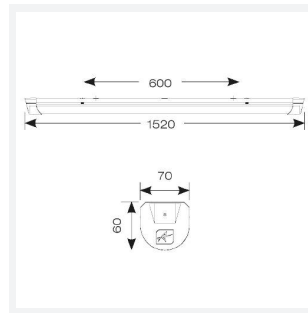

PRODUCT FEATURES

- High performance, multi-wattage LED CCT batten suitable for industrial and multi-purpose applications
- High efficiency up to 140 lm/W
- Excellent light uniformity through high transmittance polycarbonate diffuser
- Innovative spring clip gear tray release aids fast and easy installation
- Selectable CCT between 3000K, 4000K and 5700K
- Power selectable; offering high and low output option in each length
- Instant light output with unlimited switching
- Self-test, lithium emergency option

GENERAL INFORMATION	
Wattage	43W
Lumens Delivered	3300lm - 6000lm (4000K)
Lm/W	140lm/W
Beam Angle	105/140
CRI	80
CCT	3000/4000/5700K
Input	220-240V
Operating Temp	5°C - 40°C
SDCM	6
UGR	25
Product Weight without Packaging	1.924 kg

TECHNICAL INFORMATION	
Light Source	LED
Colour / Finish	White
IP Rating	IP20
Class Protection	1
Internal / External	Internal
Surface / Recessed / Suspended	Ceiling, Suspended
Lumen Depreciation	L80 54,000h
Warranty (Years)	5
CE Mark	Yes
Height	70 mm