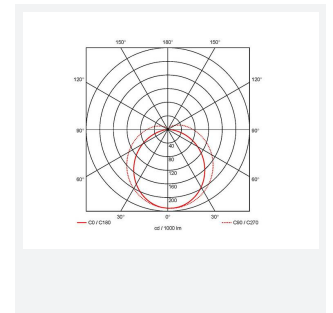

Topline EVO

Topline EVO CCT Multi Wattage 1500mm Corridor
Code: ATLEVO5/CF/SM3

Category	Battens and Weatherproofs
Application	Ancillary, Commercial, Education, Healthcare, Industrial, Retail
Specification	Performance

PRODUCT FEATURES

- High performance, multi-wattage LED CCT batten suitable for industrial and multi-purpose applications
- High efficiency up to 140 lm/W
- Excellent light uniformity through high transmittance polycarbonate diffuser
- Innovative spring clip gear tray release aids fast and easy installation
- Selectable CCT between 3000K, 4000K and 5700K
- Power selectable; offering high and low output option in each length
- Instant light output with unlimited switching
- Self-test, lithium emergency option

GENERAL INFORMATION	
Wattage	24W - 43W
Lumens Delivered	3300lm - 6000lm (4000K)
Lm/W	140lm/W
Beam Angle	105/140
CRI	80
CCT	3000/4000/5700K
Input	220-240V
Operating Temp	5°C - 40°C
SDCM	6
UGR	25
Product Weight without Packaging	1.924 kg

TECHNICAL INFORMATION	
Light Source	LED
Colour / Finish	White
IP Rating	IP20
Class Protection	1
Internal / External	Internal
Surface / Recessed / Suspended	Ceiling, Suspended
Lumen Depreciation	L80 54,000h
Warranty (Years)	5
CE Mark	Yes
Height	70 mm