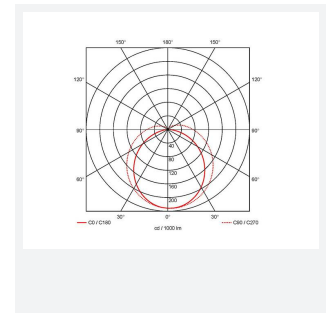

# Topline EVO

Topline EVO CCT Multi Wattage 1500mm Corridor  
Code: ATLEVO5/CF/SM3

Category	Battens and Weatherproofs
Application	Ancillary, Commercial, Education, Healthcare, Industrial, Retail
Specification	Performance

## PRODUCT FEATURES

- High performance, multi-wattage LED CCT batten suitable for industrial and multi-purpose applications
- High efficiency up to 140 lm/W
- Excellent light uniformity through high transmittance polycarbonate diffuser
- Innovative spring clip gear tray release aids fast and easy installation
- Selectable CCT between 3000K, 4000K and 5700K
- Power selectable; offering high and low output option in each length
- Instant light output with unlimited switching
- Self-test, lithium emergency option

GENERAL INFORMATION	
Wattage	24W - 43W
Lumens Delivered	3300lm - 6000lm (4000K)
Lm/W	140lm/W
Beam Angle	105/140
CRI	80
CCT	3000/4000/5700K
Input	220/240V
Operating Temp	5°C - 40°C
SDCM	6
UGR	25
Product Weight without Packaging	1.924 kg

TECHNICAL INFORMATION	
Light Source	LED
Colour / Finish	White
IP Rating	IP20
Class Protection	1
Internal / External	Internal
Surface / Recessed / Suspended	Ceiling, Suspended
Lumen Depreciation	L80 54,000h
Warranty (Years)	5
CE Mark	Yes
Height	70 mm