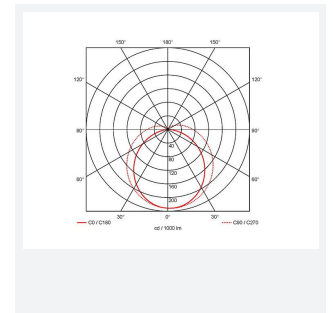

Topline EVO

Topline EVO CCT Multi Wattage 1500mm Corridor
Code: ATLEVO5/CF/SM3

Category	Battens and Weatherproofs
Application	Ancillary, Commercial, Education, Healthcare, Industrial, Retail
Specification	Performance

PRODUCT FEATURES

- High performance, multi-wattage LED CCT batten suitable for industrial and multi-purpose applications
- High efficiency up to 140 lm/W
- Excellent light uniformity through high transmittance polycarbonate diffuser
- Innovative spring clip gear tray release aids fast and easy installation
- Selectable CCT between 3000K, 4000K and 5700K
- Power selectable; offering high and low output option in each length
- Instant light output with unlimited switching
- Self-test, lithium emergency option

GENERAL INFORMATION	
Wattage	43W
Lumens Delivered	3300lm - 6000lm (4000K)
Lm/W	140lm/W
Beam Angle	105/140
CRI	80
CCT	3000/4000/5700K
Input	220-240V
Operating Temp	5°C - 40°C
SDCM	6
UGR	25
Product Weight without Packaging	1.924 kg

TECHNICAL INFORMATION	
Light Source	LED
Colour / Finish	White
IP Rating	IP20
Class Protection	1
Internal / External	Internal
Surface / Recessed / Suspended	Ceiling, Suspended
Lumen Depreciation	L80 54,000h
Warranty (Years)	5
CE Mark	Yes
Height	70 mm