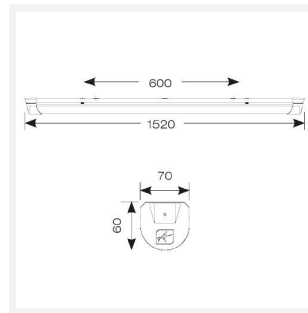

PRODUCT FEATURES

- High performance, multi-wattage LED CCT batten suitable for industrial and multi-purpose applications
- High efficiency up to 140 lm/W
- Excellent light uniformity through high transmittance polycarbonate diffuser
- Innovative spring clip gear tray release aids fast and easy installation
- Selectable CCT between 3000K, 4000K and 5700K
- Power selectable; offering high and low output option in each length
- Instant light output with unlimited switching
- Self-test, lithium emergency option

GENERAL INFORMATION	
Wattage	24W - 43W
Lumens Delivered	3300lm - 6000lm (4000K)
Lm/W	140lm/W
Beam Angle	105/140
CRI	80
CCT	3000/4000/5700K
Input	220/240V
Operating Temp	5°C - 40°C
SDCM	6
UGR	25
Product Weight without Packaging	1.924 kg

TECHNICAL INFORMATION	
Light Source	LED
Colour / Finish	White
IP Rating	IP20
Class Protection	1
Internal / External	Internal
Surface / Recessed / Suspended	Ceiling, Suspended
Lumen Depreciation	L80 54,000h
Warranty (Years)	5
CE Mark	Yes
Height	70 mm