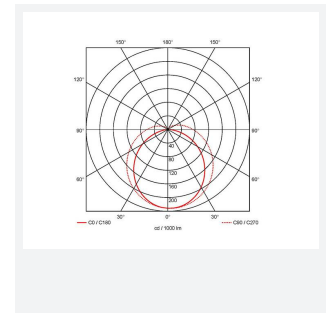

# Topline EVO

<b>Category</b>	Battens and Weatherproofs
<b>Application</b>	Ancillary, Commercial, Education, Healthcare, Industrial, Retail
<b>Specification</b>	Performance

**Code:** ATLEVO5/CF/DM3

- High performance, multi-wattage LED CCT batten suitable for industrial and multi-purpose applications
- High efficiency up to 140 lm/W
- Excellent light uniformity through high transmittance polycarbonate diffuser
- Innovative spring clip gear tray release aids fast and easy installation
- Selectable CCT between 3000K, 4000K and 5700K
- Power selectable; offering high and low output option in each length
- Instant light output with unlimited switching
- Self-test, lithium emergency option

GENERAL INFORMATION	
Wattage	24W - 43W
Lumens Delivered	3300lm - 6000lm (4000K)
Lm/W	140lm/W
Beam Angle	105/140
CRI	80
CCT	3000/4000/5700K
Input	220-240V
Operating Temp	5°C - 40°C
SDCM	6
UGR	25

TECHNICAL INFORMATION	
Light Source	LED
Colour / Finish	White
IP Rating	IP20
Class Protection	1
Internal / External	Internal
Surface / Recessed / Suspended	Ceiling, Suspended
Lumen Depreciation	L80 54,000h
Warranty (Years)	5
CE Mark	Yes
Height	70 mm