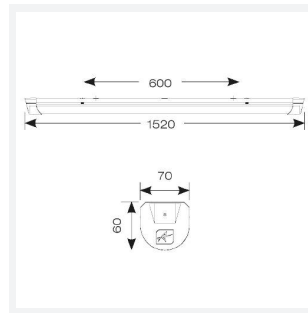

# Topline EVO

Topline EVO CCT Multi Wattage 1500mm Corridor  
Code: ATLEVO5/CF/DM3

Category	Battens and Weatherproofs
Application	Ancillary, Commercial, Education, Healthcare, Industrial, Retail
Specification	Performance

## PRODUCT FEATURES

- High performance, multi-wattage LED CCT batten suitable for industrial and multi-purpose applications
- High efficiency up to 140 lm/W
- Excellent light uniformity through high transmittance polycarbonate diffuser
- Innovative spring clip gear tray release aids fast and easy installation
- Selectable CCT between 3000K, 4000K and 5700K
- Power selectable; offering high and low output option in each length
- Instant light output with unlimited switching
- Self-test, lithium emergency option

GENERAL INFORMATION	
Wattage	24W - 43W
Lumens Delivered	3300lm - 6000lm (4000K)
Lm/W	140lm/W
Beam Angle	105/140
CRI	80
CCT	3000/4000/5700K
Input	220/240V
Operating Temp	5°C - 40°C
SDCM	6
UGR	25

TECHNICAL INFORMATION	
Light Source	LED
Colour / Finish	White
IP Rating	IP20
Class Protection	1
Internal / External	Internal
Surface / Recessed / Suspended	Ceiling, Suspended
Lumen Depreciation	L80 54,000h
Warranty (Years)	5
CE Mark	Yes
Height	70 mm