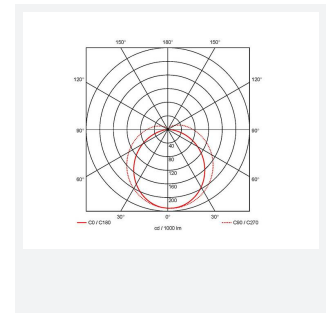

# Topline EVO

Topline EVO CCT Multi Wattage 1500mm Corridor  
Code: ATLEVO5/CF/DM3

Category	Battens and Weatherproofs
Application	Ancillary, Commercial, Education, Healthcare, Industrial, Retail
Specification	Performance

## PRODUCT FEATURES

- High performance, multi-wattage LED CCT batten suitable for industrial and multi-purpose applications
- High efficiency up to 140 lm/W
- Excellent light uniformity through high transmittance polycarbonate diffuser
- Innovative spring clip gear tray release aids fast and easy installation
- Selectable CCT between 3000K, 4000K and 5700K
- Power selectable; offering high and low output option in each length
- Instant light output with unlimited switching
- Self-test, lithium emergency option

GENERAL INFORMATION	
Wattage	24W - 43W
Lumens Delivered	3300lm - 6000lm (4000K)
Lm/W	140lm/W
Beam Angle	105/140
CRI	80
CCT	3000/4000/5700K
Input	220/240V
Operating Temp	5°C - 40°C
SDCM	6
UGR	25

TECHNICAL INFORMATION	
Light Source	LED
Colour / Finish	White
IP Rating	IP20
Class Protection	1
Internal / External	Internal
Surface / Recessed / Suspended	Ceiling, Suspended
Lumen Depreciation	L80 54,000h
Warranty (Years)	5
CE Mark	Yes
Height	70 mm