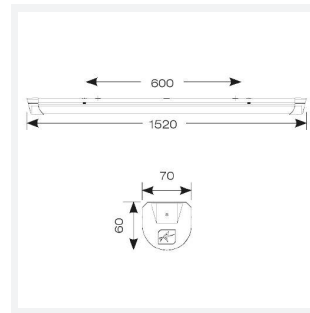

# Topline EVO

<b>Category</b>	Battens and Weatherproofs
<b>Application</b>	Ancillary, Commercial, Education, Healthcare, Industrial, Retail
<b>Specification</b>	Performance

**Code:** ATLEVO5/CF/DM3

- High performance, multi-wattage LED CCT batten suitable for industrial and multi-purpose applications
- High efficiency up to 140 lm/W
- Excellent light uniformity through high transmittance polycarbonate diffuser
- Innovative spring clip gear tray release aids fast and easy installation
- Selectable CCT between 3000K, 4000K and 5700K
- Power selectable; offering high and low output option in each length
- Instant light output with unlimited switching
- Self-test, lithium emergency option

GENERAL INFORMATION	
Wattage	24W - 43W
Lumens Delivered	3300lm - 6000lm (4000K)
Lm/W	140lm/W
Beam Angle	105/140
CRI	80
CCT	3000/4000/5700K
Input	220-240V
Operating Temp	5°C - 40°C
SDCM	6
UGR	25

TECHNICAL INFORMATION	
Light Source	LED
Colour / Finish	White
IP Rating	IP20
Class Protection	1
Internal / External	Internal
Surface / Recessed / Suspended	Ceiling, Suspended
Lumen Depreciation	L80 54,000h
Warranty (Years)	5
CE Mark	Yes
Height	70 mm