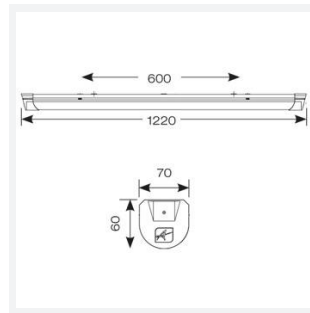

# Topline EVO

Topline EVO CCT Multi Wattage 1200mm  
Code: ATLEVO4

Category	Battens and Weatherproofs
Application	Ancillary, Commercial, Education, Healthcare, Industrial, Retail
Specification	Performance

GENERAL INFORMATION	
Wattage	18W - 31W
Lumens Delivered	2500lm - 4300lm (4000K)
Lm/W	140lm/W
Beam Angle	105/140
CRI	80
CCT	3000/4000/5700K
Input	220/240V
Operating Temp	-10°C - 40°C
SDCM	6
UGR	24
Product Weight without Packaging	1.42 kg

TECHNICAL INFORMATION	
Light Source	LED
Colour / Finish	White
IP Rating	IP20
Class Protection	1
Internal / External	Internal
Surface / Recessed / Suspended	Ceiling, Suspended
Lumen Depreciation	L80 54,000h
Warranty (Years)	5
CE Mark	Yes
Height	69.5 mm