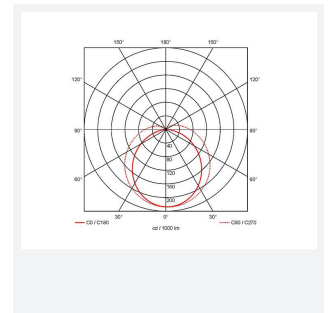

# Topline EVO

Topline EVO CCT Multi Wattage 1200mm  
Code: ATLEVO4

Category	Battens and Weatherproofs
Application	Ancillary, Commercial, Education, Healthcare, Industrial, Retail
Specification	Performance

## PRODUCT FEATURES

- High performance, multi-wattage LED CCT batten suitable for industrial and multi-purpose applications
- High efficiency up to 140 lm/W
- Excellent light uniformity through high transmittance polycarbonate diffuser
- Innovative spring clip gear tray release aids fast and easy installation
- Selectable CCT between 3000K, 4000K and 5700K
- Power selectable; offering high and low output option in each length
- Instant light output with unlimited switching
- Self-test, lithium emergency option

GENERAL INFORMATION	
Wattage	18W - 31W
Lumens Delivered	2500lm - 4300lm (4000K)
Lm/W	140lm/W
Beam Angle	105/140
CRI	80
CCT	3000/4000/5700K
Input	220/240V
Operating Temp	-10°C - 40°C
SDCM	6
UGR	24
Product Weight without Packaging	1.42 kg

TECHNICAL INFORMATION	
Light Source	LED
Colour / Finish	White
IP Rating	IP20
Class Protection	1
Internal / External	Internal
Surface / Recessed / Suspended	Ceiling, Suspended
Lumen Depreciation	L80 54,000h
Warranty (Years)	5
CE Mark	Yes
Height	69.5 mm