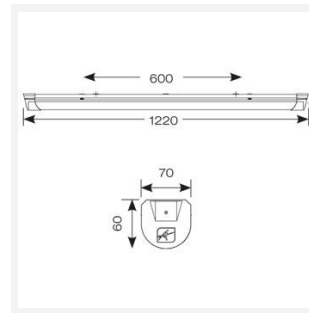

Topline EVO

Topline EVO CCT Multi Wattage 1200mm
Code: ATLEVO4

Category	Battens and Weatherproofs
Application	Ancillary, Commercial, Education, Healthcare, Industrial, Retail
Specification	Performance

PRODUCT FEATURES

GENERAL INFORMATION	
Wattage	18W - 31W
Lumens Delivered	2500lm - 4300lm (4000K)
Lm/W	140lm/W
Beam Angle	105/140
CRI	80
CCT	3000/4000/5700K
Input	220-240V
Operating Temp	-10°C - 40°C
SDCM	6
UGR	24
Product Weight without Packaging	1.42 kg

TECHNICAL INFORMATION	
Light Source	LED
Colour / Finish	White
IP Rating	IP20
Class Protection	1
Internal / External	Internal
Surface / Recessed / Suspended	Ceiling, Suspended
Lumen Depreciation	L80 54,000h
Warranty (Years)	5
CE Mark	Yes
Height	70 mm