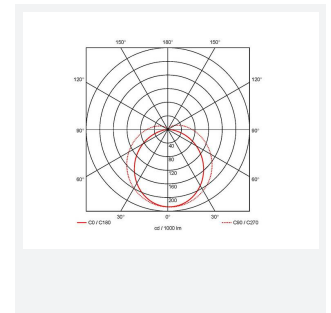

Topline EVO

Topline EVO CCT Multi Wattage 1200mm
Code: ATLEVO4

Category	Battens and Weatherproofs
Application	Ancillary, Commercial, Education, Healthcare, Industrial, Retail
Specification	Performance

PRODUCT FEATURES

- High performance, multi-wattage LED CCT batten suitable for industrial and multi-purpose applications
- High efficiency up to 140 lm/W
- Excellent light uniformity through high transmittance polycarbonate diffuser
- Innovative spring clip gear tray release aids fast and easy installation
- Selectable CCT between 3000K, 4000K and 5700K
- Power selectable; offering high and low output option in each length
- Instant light output with unlimited switching
- Self-test, lithium emergency option

GENERAL INFORMATION	
Wattage	18W - 31W
Lumens Delivered	2500lm - 4300lm (4000K)
Lm/W	140lm/W
Beam Angle	105/140
CRI	80
CCT	3000/4000/5700K
Input	220-240V
Operating Temp	-10°C - 40°C
SDCM	6
UGR	24
Product Weight without Packaging	1.42 kg

TECHNICAL INFORMATION	
Light Source	LED
Colour / Finish	White
IP Rating	IP20
Class Protection	1
Internal / External	Internal
Surface / Recessed / Suspended	Ceiling, Suspended
Lumen Depreciation	L80 54,000h
Warranty (Years)	5
CE Mark	Yes
Height	70 mm