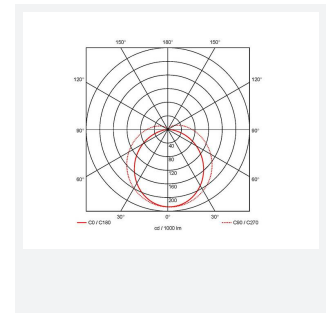

# Topline EVO

Topline EVO CCT Multi Wattage 1200mm  
Code: ATLEVO4

<b>Category</b>	Battens and Weatherproofs
<b>Application</b>	Ancillary, Commercial, Education, Healthcare, Industrial, Retail
<b>Specification</b>	Performance

## PRODUCT FEATURES

- High performance, multi-wattage LED CCT batten suitable for industrial and multi-purpose applications
- High efficiency up to 140 lm/W
- Excellent light uniformity through high transmittance polycarbonate diffuser
- Innovative spring clip gear tray release aids fast and easy installation
- Selectable CCT between 3000K, 4000K and 5700K
- Power selectable; offering high and low output option in each length
- Instant light output with unlimited switching
- Self-test, lithium emergency option

GENERAL INFORMATION	
Wattage	18W - 31W
Lumens Delivered	2500lm - 4300lm (4000K)
Lm/W	140lm/W
Beam Angle	105/140
CRI	80
CCT	3000/4000/5700K
Input	220-240V
Operating Temp	-10°C - 40°C
SDCM	6
UGR	24
Product Weight without Packaging	1.42 kg

TECHNICAL INFORMATION	
Light Source	LED
Colour / Finish	White
IP Rating	IP20
Class Protection	1
Internal / External	Internal
Surface / Recessed / Suspended	Ceiling, Suspended
Lumen Depreciation	L80 54,000h
Warranty (Years)	5
CE Mark	Yes
Height	69.5 mm