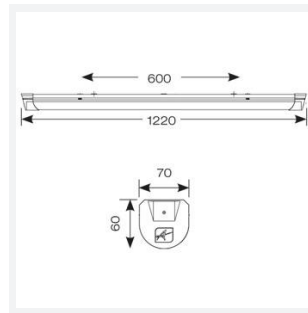

# Topline EVO

Topline EVO CCT Multi Wattage 1200mm  
Code: ATLEVO4

<b>Category</b>	Battens and Weatherproofs
<b>Application</b>	Ancillary, Commercial, Education, Healthcare, Industrial, Retail
<b>Specification</b>	Performance

GENERAL INFORMATION	
Wattage	18W - 31W
Lumens Delivered	2500lm - 4300lm (4000K)
Lm/W	140lm/W
Beam Angle	105/140
CRI	80
CCT	3000/4000/5700K
Input	220-240V
Operating Temp	-10°C - 40°C
SDCM	6
UGR	24
Product Weight without Packaging	1.42 kg

TECHNICAL INFORMATION	
Light Source	LED
Colour / Finish	White
IP Rating	IP20
Class Protection	1
Internal / External	Internal
Surface / Recessed / Suspended	Ceiling, Suspended
Lumen Depreciation	L80 54,000h
Warranty (Years)	5
CE Mark	Yes
Height	69.5 mm