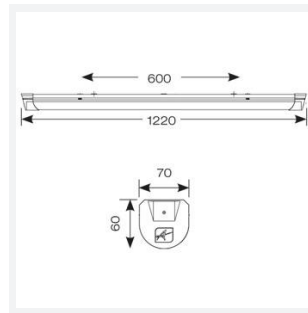

Topline EVO

Topline EVO CCT Multi Wattage 1200mm Self-Test
Code: ATLEVO4/SM3

Category	Battens and Weatherproofs
Application	Ancillary, Commercial, Education, Healthcare, Industrial, Retail
Specification	Performance

GENERAL INFORMATION	
Wattage	18W - 31W
Lumens Delivered	2500lm - 4300lm (4000K)
Lm/W	140lm/W
Beam Angle	105/140
CRI	80
CCT	3000/4000/5700K
Input	220-240V
Operating Temp	5°C - 40°C
SDCM	6
UGR	24
Product Weight without Packaging	1.42 kg

TECHNICAL INFORMATION	
Light Source	LED
Colour / Finish	White
IP Rating	IP20
Class Protection	1
Internal / External	Internal
Surface / Recessed / Suspended	Ceiling, Suspended
Lumen Depreciation	L80 54,000h
Warranty (Years)	5
CE Mark	Yes
Height	70 mm