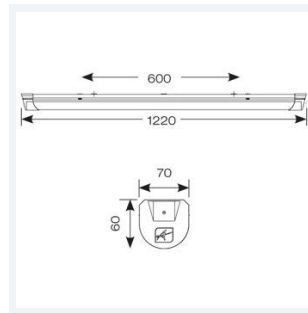

Topline EVO

Topline EVO CCT Multi Wattage 1200mm Self-Test
Code: ATLEVO4/SM3

Category	Battens and Weatherproofs
Application	Ancillary, Commercial, Education, Healthcare, Industrial, Retail
Specification	Performance

GENERAL INFORMATION	
Wattage	18W - 31W
Lumens Delivered	2500lm - 4300lm (4000K)
Lm/W	140lm/W
Beam Angle	105/140
CRI	80
CCT	3000/4000/5700K
Input	220/240V
Operating Temp	5°C - 40°C
SDCM	6
UGR	24
Product Weight without Packaging	1.42 kg

TECHNICAL INFORMATION	
Light Source	LED
Colour / Finish	White
IP Rating	IP20
Class Protection	1
Internal / External	Internal
Surface / Recessed / Suspended	Ceiling, Suspended
Lumen Depreciation	L80 54,000h
Warranty (Years)	5
CE Mark	Yes
Height	69.5 mm