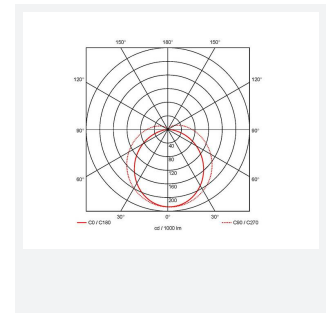

Topline EVO

Topline EVO CCT Multi Wattage 1200mm Self-Test
Code: ATLEVO4/SM3

Category	Battens and Weatherproofs
Application	Ancillary, Commercial, Education, Healthcare, Industrial, Retail
Specification	Performance

PRODUCT FEATURES

- High performance, multi-wattage LED CCT batten suitable for industrial and multi-purpose applications
- High efficiency up to 140 lm/W
- Excellent light uniformity through high transmittance polycarbonate diffuser
- Innovative spring clip gear tray release aids fast and easy installation
- Selectable CCT between 3000K, 4000K and 5700K
- Power selectable; offering high and low output option in each length
- Instant light output with unlimited switching
- Self-test, lithium emergency option

GENERAL INFORMATION	
Wattage	18W - 31W
Lumens Delivered	2500lm - 4300lm (4000K)
Lm/W	140lm/W
Beam Angle	105/140
CRI	80
CCT	3000/4000/5700K
Input	220-240V
Operating Temp	5°C - 40°C
SDCM	6
UGR	24
Product Weight without Packaging	1.42 kg

TECHNICAL INFORMATION	
Light Source	LED
Colour / Finish	White
IP Rating	IP20
Class Protection	1
Internal / External	Internal
Surface / Recessed / Suspended	Ceiling, Suspended
Lumen Depreciation	L80 54,000h
Warranty (Years)	5
CE Mark	Yes
Height	70 mm