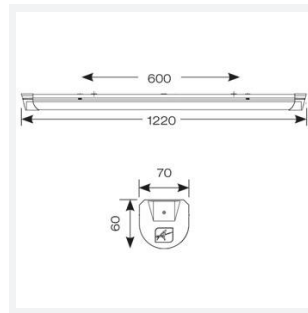

Topline EVO

Topline EVO CCT Multi Wattage 1200mm Self-Test
Code: ATLEVO4/SM3

Category	Battens and Weatherproofs
Application	Ancillary, Commercial, Education, Healthcare, Industrial, Retail
Specification	Performance

GENERAL INFORMATION	
Wattage	18W - 31W
Lumens Delivered	2500lm - 4300lm (4000K)
Lm/W	140lm/W
Beam Angle	105/140
CRI	80
CCT	3000/4000/5700K
Input	220-240V
Operating Temp	5°C - 40°C
SDCM	6
UGR	24
Product Weight without Packaging	1.42 kg

TECHNICAL INFORMATION	
Light Source	LED
Colour / Finish	White
IP Rating	IP20
Class Protection	1
Internal / External	Internal
Surface / Recessed / Suspended	Ceiling, Suspended
Lumen Depreciation	L80 54,000h
Warranty (Years)	5
CE Mark	Yes
Height	69.5 mm