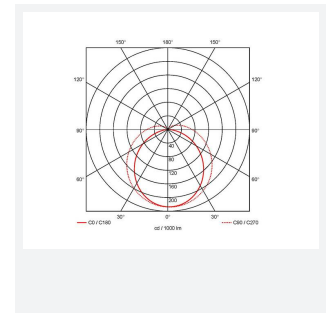

Topline EVO

Topline EVO CCT Multi Wattage 1200mm Self-Test
Code: ATLEVO4/SM3

Category	Battens and Weatherproofs
Application	Ancillary, Commercial, Education, Healthcare, Industrial, Retail
Specification	Performance

PRODUCT FEATURES

- High performance, multi-wattage LED CCT batten suitable for industrial and multi-purpose applications
- High efficiency up to 140 lm/W
- Excellent light uniformity through high transmittance polycarbonate diffuser
- Innovative spring clip gear tray release aids fast and easy installation
- Selectable CCT between 3000K, 4000K and 5700K
- Power selectable; offering high and low output option in each length
- Instant light output with unlimited switching
- Self-test, lithium emergency option

GENERAL INFORMATION	
Wattage	18W - 31W
Lumens Delivered	2500lm - 4300lm (4000K)
Lm/W	140lm/W
Beam Angle	105/140
CRI	80
CCT	3000/4000/5700K
Input	220/240V
Operating Temp	5°C - 40°C
SDCM	6
UGR	24
Product Weight without Packaging	1.42 kg

TECHNICAL INFORMATION	
Light Source	LED
Colour / Finish	White
IP Rating	IP20
Class Protection	1
Internal / External	Internal
Surface / Recessed / Suspended	Ceiling, Suspended
Lumen Depreciation	L80 54,000h
Warranty (Years)	5
CE Mark	Yes
Height	69.5 mm