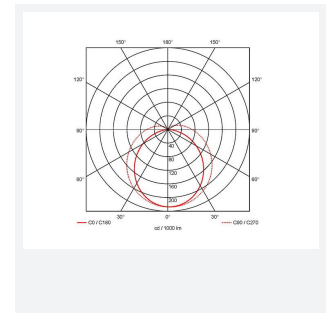

Topline EVO

Topline EVO CCT Multi Wattage 1200mm Self-Test
Code: ATLEVO4/SM3

Category	Battens and Weatherproofs
Application	Ancillary, Commercial, Education, Healthcare, Industrial, Retail
Specification	Performance

PRODUCT FEATURES

- High performance, multi-wattage LED CCT batten suitable for industrial and multi-purpose applications
- High efficiency up to 140 lm/W
- Excellent light uniformity through high transmittance polycarbonate diffuser
- Innovative spring clip gear tray release aids fast and easy installation
- Selectable CCT between 3000K, 4000K and 5700K
- Power selectable; offering high and low output option in each length
- Instant light output with unlimited switching
- Self-test, lithium emergency option

GENERAL INFORMATION	
Wattage	18W - 31W
Lumens Delivered	2500lm - 4300lm (4000K)
Lm/W	140lm/W
Beam Angle	105/140
CRI	80
CCT	3000/4000/5700K
Input	220-240V
Operating Temp	5°C - 40°C
SDCM	6
UGR	24
Product Weight without Packaging	1.42 kg

TECHNICAL INFORMATION	
Light Source	LED
Colour / Finish	White
IP Rating	IP20
Class Protection	1
Internal / External	Internal
Surface / Recessed / Suspended	Ceiling, Suspended
Lumen Depreciation	L80 54,000h
Warranty (Years)	5
CE Mark	Yes
Height	69.5 mm