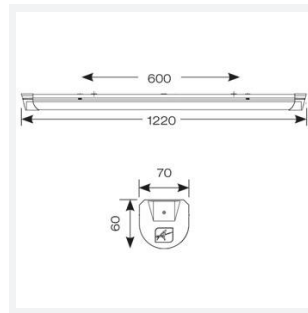

Topline EVO

Topline EVO CCT Multi Wattage 1200mm OCTO
Code: ATLEVO4/OCTO

Category	Battens and Weatherproofs
Application	Ancillary, Commercial, Education, Healthcare, Industrial, Retail
Specification	Performance

GENERAL INFORMATION	
Wattage	18W - 31W
Lumens Delivered	2500lm - 4300lm (4000K)
Lm/W	140lm/W
Beam Angle	105/140
CRI	80
CCT	3000/4000/5700K
Input	220-240V
Operating Temp	-10°C - 40°C
SDCM	6
UGR	24
Product Weight without Packaging	1.42 kg

TECHNICAL INFORMATION	
Light Source	LED
Colour / Finish	White
IP Rating	IP20
Class Protection	1
Internal / External	Internal
Surface / Recessed / Suspended	Ceiling, Suspended
Lumen Depreciation	L80 54,000h
Warranty (Years)	5
CE Mark	Yes
Height	70 mm