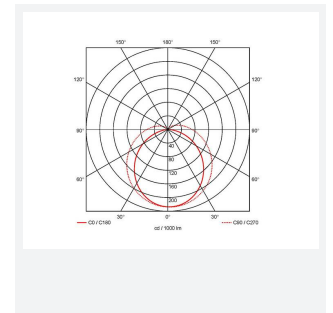

Topline EVO

Topline EVO CCT Multi Wattage 1200mm OCTO
Code: ATLEVO4/OCTO

Category	Battens and Weatherproofs
Application	Ancillary, Commercial, Education, Healthcare, Industrial, Retail
Specification	Performance

PRODUCT FEATURES

- High performance, multi-wattage LED CCT batten suitable for industrial and multi-purpose applications
- High efficiency up to 140 lm/W
- Excellent light uniformity through high transmittance polycarbonate diffuser
- Innovative spring clip gear tray release aids fast and easy installation
- Selectable CCT between 3000K, 4000K and 5700K
- Power selectable; offering high and low output option in each length
- Instant light output with unlimited switching
- Self-test, lithium emergency option

GENERAL INFORMATION	
Wattage	31W
Lumens Delivered	2500lm - 4300lm (4000K)
Lm/W	140lm/W
Beam Angle	105/140
CRI	80
CCT	3000/4000/5700K
Input	220-240V
Operating Temp	-10°C - 40°C
SDCM	6
UGR	24
Product Weight without Packaging	1.42 kg

TECHNICAL INFORMATION	
Light Source	LED
Colour / Finish	White
IP Rating	IP20
Class Protection	1
Internal / External	Internal
Surface / Recessed / Suspended	Ceiling, Suspended
Lumen Depreciation	L80 54,000h
Warranty (Years)	5
CE Mark	Yes
Height	70 mm