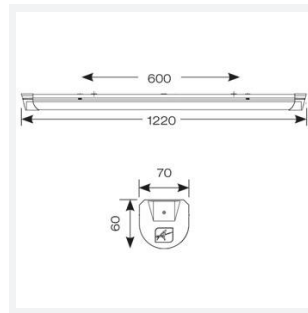

Topline EVO

Topline EVO CCT Multi Wattage 1200mm OCTO
Code: ATLEVO4/OCTO

Category	Battens and Weatherproofs
Application	Ancillary, Commercial, Education, Healthcare, Industrial, Retail
Specification	Performance

GENERAL INFORMATION	
Wattage	31W
Lumens Delivered	2500lm - 4300lm (4000K)
Lm/W	140lm/W
Beam Angle	105/140
CRI	80
CCT	3000/4000/5700K
Input	220-240V
Operating Temp	-10°C - 40°C
SDCM	6
UGR	24
Product Weight without Packaging	1.42 kg

TECHNICAL INFORMATION	
Light Source	LED
Colour / Finish	White
IP Rating	IP20
Class Protection	1
Internal / External	Internal
Surface / Recessed / Suspended	Ceiling, Suspended
Lumen Depreciation	L80 54,000h
Warranty (Years)	5
CE Mark	Yes
Height	70 mm