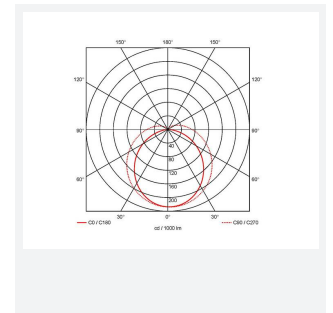

Topline EVO

Topline EVO CCT Multi Wattage 1200mm OCTO
Code: ATLEVO4/OCTO

Category	Battens and Weatherproofs
Application	Ancillary, Commercial, Education, Healthcare, Industrial, Retail
Specification	Performance

PRODUCT FEATURES

- High performance, multi-wattage LED CCT batten suitable for industrial and multi-purpose applications
- High efficiency up to 140 lm/W
- Excellent light uniformity through high transmittance polycarbonate diffuser
- Innovative spring clip gear tray release aids fast and easy installation
- Selectable CCT between 3000K, 4000K and 5700K
- Power selectable; offering high and low output option in each length
- Instant light output with unlimited switching
- Self-test, lithium emergency option

GENERAL INFORMATION	
Wattage	18W - 31W
Lumens Delivered	2500lm - 4300lm (4000K)
Lm/W	140lm/W
Beam Angle	105/140
CRI	80
CCT	3000/4000/5700K
Input	220-240V
Operating Temp	-10°C - 40°C
SDCM	6
UGR	24
Product Weight without Packaging	1.42 kg

TECHNICAL INFORMATION	
Light Source	LED
Colour / Finish	White
IP Rating	IP20
Class Protection	1
Internal / External	Internal
Surface / Recessed / Suspended	Ceiling, Suspended
Lumen Depreciation	L80 54,000h
Warranty (Years)	5
CE Mark	Yes
Height	70 mm