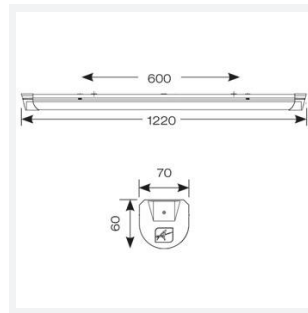

# Topline EVO

Topline EVO CCT Multi Wattage 1200mm OCTO  
Code: ATLEVO4/OCTO/SM3

Category	Battens and Weatherproofs
Application	Ancillary, Commercial, Education, Healthcare, Industrial, Retail
Specification	Performance

GENERAL INFORMATION	
Wattage	18W - 31W
Lumens Delivered	2500lm - 4300lm (4000K)
Lm/W	140lm/W
Beam Angle	105/140
CRI	80
CCT	3000/4000/5700K
Input	220-240V
Operating Temp	5°C - 40°C
SDCM	6
UGR	24
Product Weight without Packaging	1.42 kg

TECHNICAL INFORMATION	
Light Source	LED
Colour / Finish	White
IP Rating	IP20
Class Protection	1
Internal / External	Internal
Surface / Recessed / Suspended	Ceiling, Suspended
Lumen Depreciation	L80 54,000h
Warranty (Years)	5
CE Mark	Yes
Height	70 mm