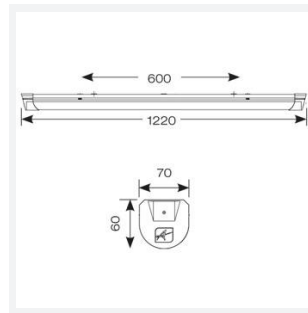

Topline EVO

Topline EVO CCT Multi Wattage 1200mm OCTO
Code: ATLEVO4/OCTO/SM3

Category	Battens and Weatherproofs
Application	Ancillary, Commercial, Education, Healthcare, Industrial, Retail
Specification	Performance

GENERAL INFORMATION	
Wattage	31W
Lumens Delivered	2500lm - 4300lm (4000K)
Lm/W	140lm/W
Beam Angle	105/140
CRI	80
CCT	3000/4000/5700K
Input	220-240V
Operating Temp	5°C - 40°C
SDCM	6
UGR	24
Product Weight without Packaging	1.42 kg

TECHNICAL INFORMATION	
Light Source	LED
Colour / Finish	White
IP Rating	IP20
Class Protection	1
Internal / External	Internal
Surface / Recessed / Suspended	Ceiling, Suspended
Lumen Depreciation	L80 54,000h
Warranty (Years)	5
CE Mark	Yes
Height	70 mm