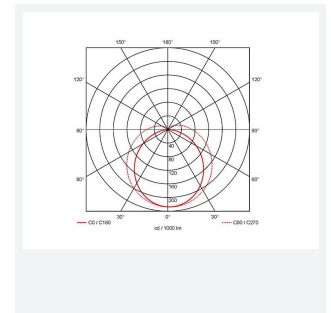

Topline EVO

Topline EVO CCT Multi Wattage 1200mm OCTO
Code: ATLEVO4/OCTO/SM3

Category	Battens and Weatherproofs
Application	Ancillary, Commercial, Education, Healthcare, Industrial, Retail
Specification	Performance

PRODUCT FEATURES

- High performance, multi-wattage LED CCT batten suitable for industrial and multi-purpose applications
- High efficiency up to 140 lm/W
- Excellent light uniformity through high transmittance polycarbonate diffuser
- Innovative spring clip gear tray release aids fast and easy installation
- Selectable CCT between 3000K, 4000K and 5700K
- Power selectable; offering high and low output option in each length
- Instant light output with unlimited switching
- Self-test, lithium emergency option

GENERAL INFORMATION	
Wattage	31W
Lumens Delivered	2500lm - 4300lm (4000K)
Lm/W	140lm/W
Beam Angle	105/140
CRI	80
CCT	3000/4000/5700K
Input	220-240V
Operating Temp	5°C - 40°C
SDCM	6
UGR	24
Product Weight without Packaging	1.42 kg

TECHNICAL INFORMATION	
Light Source	LED
Colour / Finish	White
IP Rating	IP20
Class Protection	1
Internal / External	Internal
Surface / Recessed / Suspended	Ceiling, Suspended
Lumen Depreciation	L80 54,000h
Warranty (Years)	5
CE Mark	Yes
Height	70 mm