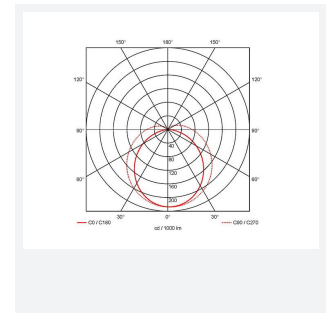

# Topline EVO

Topline EVO CCT Multi Wattage 1200mm OCTO  
Code: ATLEVO4/OCTO/SM3

Category	Battens and Weatherproofs
Application	Ancillary, Commercial, Education, Healthcare, Industrial, Retail
Specification	Performance

## PRODUCT FEATURES

- High performance, multi-wattage LED CCT batten suitable for industrial and multi-purpose applications
- High efficiency up to 140 lm/W
- Excellent light uniformity through high transmittance polycarbonate diffuser
- Innovative spring clip gear tray release aids fast and easy installation
- Selectable CCT between 3000K, 4000K and 5700K
- Power selectable; offering high and low output option in each length
- Instant light output with unlimited switching
- Self-test, lithium emergency option

GENERAL INFORMATION	
Wattage	18W - 31W
Lumens Delivered	2500lm - 4300lm (4000K)
Lm/W	140lm/W
Beam Angle	105/140
CRI	80
CCT	3000/4000/5700K
Input	220-240V
Operating Temp	5°C - 40°C
SDCM	6
UGR	24
Product Weight without Packaging	1.42 kg

TECHNICAL INFORMATION	
Light Source	LED
Colour / Finish	White
IP Rating	IP20
Class Protection	1
Internal / External	Internal
Surface / Recessed / Suspended	Ceiling, Suspended
Lumen Depreciation	L80 54,000h
Warranty (Years)	5
CE Mark	Yes
Height	70 mm