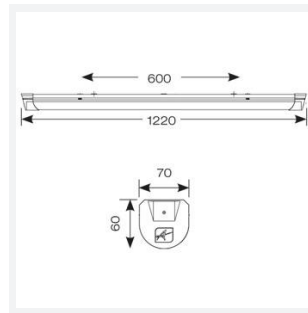

Topline EVO

Topline EVO CCT Multi Wattage 1200mm OCTO
Code: ATLEVO4/OCTO/SM3

Category	Battens and Weatherproofs
Application	Ancillary, Commercial, Education, Healthcare, Industrial, Retail
Specification	Performance

GENERAL INFORMATION	
Wattage	18W - 31W
Lumens Delivered	2500lm - 4300lm (4000K)
Lm/W	140lm/W
Beam Angle	105/140
CRI	80
CCT	3000/4000/5700K
Input	220/240V
Operating Temp	5°C - 40°C
SDCM	6
UGR	24
Product Weight without Packaging	1.42 kg

TECHNICAL INFORMATION	
Light Source	LED
Colour / Finish	White
IP Rating	IP20
Class Protection	1
Internal / External	Internal
Surface / Recessed / Suspended	Ceiling, Suspended
Lumen Depreciation	L80 54,000h
Warranty (Years)	5
CE Mark	Yes
Height	70 mm