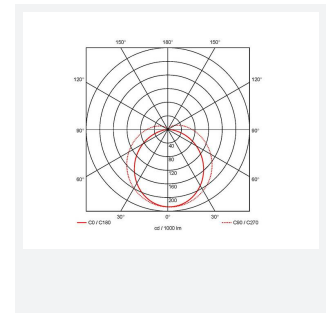

Topline EVO

Topline EVO CCT Multi Wattage 1200mm OCTO
Code: ATLEVO4/OCTO/SM3

Category	Battens and Weatherproofs
Application	Ancillary, Commercial, Education, Healthcare, Industrial, Retail
Specification	Performance

PRODUCT FEATURES

- High performance, multi-wattage LED CCT batten suitable for industrial and multi-purpose applications
- High efficiency up to 140 lm/W
- Excellent light uniformity through high transmittance polycarbonate diffuser
- Innovative spring clip gear tray release aids fast and easy installation
- Selectable CCT between 3000K, 4000K and 5700K
- Power selectable; offering high and low output option in each length
- Instant light output with unlimited switching
- Self-test, lithium emergency option

GENERAL INFORMATION	
Wattage	18W - 31W
Lumens Delivered	2500lm - 4300lm (4000K)
Lm/W	140lm/W
Beam Angle	105/140
CRI	80
CCT	3000/4000/5700K
Input	220/240V
Operating Temp	5°C - 40°C
SDCM	6
UGR	24
Product Weight without Packaging	1.42 kg

TECHNICAL INFORMATION	
Light Source	LED
Colour / Finish	White
IP Rating	IP20
Class Protection	1
Internal / External	Internal
Surface / Recessed / Suspended	Ceiling, Suspended
Lumen Depreciation	L80 54,000h
Warranty (Years)	5
CE Mark	Yes
Height	70 mm