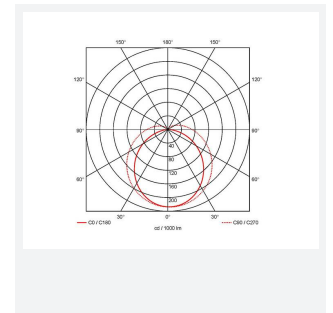

Topline EVO

Topline EVO CCT Multi Wattage 1200mm OCTO
Code: ATLEVO4/OCTO/DM3

Category	Battens and Weatherproofs
Application	Ancillary, Commercial, Education, Healthcare, Industrial, Retail
Specification	Performance

PRODUCT FEATURES

- High performance, multi-wattage LED CCT batten suitable for industrial and multi-purpose applications
- High efficiency up to 140 lm/W
- Excellent light uniformity through high transmittance polycarbonate diffuser
- Innovative spring clip gear tray release aids fast and easy installation
- Selectable CCT between 3000K, 4000K and 5700K
- Power selectable; offering high and low output option in each length
- Instant light output with unlimited switching
- Self-test, lithium emergency option

GENERAL INFORMATION	
Wattage	18W - 31W
Lumens Delivered	2500lm - 4300lm (4000K)
Lm/W	140lm/W
Beam Angle	105/140
CRI	80
CCT	3000/4000/5700K
Input	220/240V
Operating Temp	5°C - 40°C
SDCM	6
UGR	24

TECHNICAL INFORMATION	
Light Source	LED
Colour / Finish	White
IP Rating	IP20
Class Protection	1
Internal / External	Internal
Surface / Recessed / Suspended	Ceiling, Suspended
Lumen Depreciation	L80 54,000h
Warranty (Years)	5
CE Mark	Yes
Height	70 mm