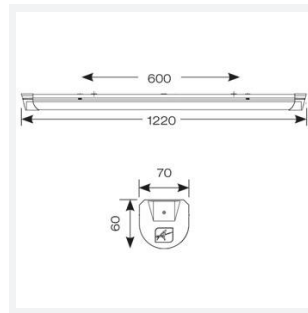

Topline EVO

Topline EVO CCT Multi Wattage 1200mm OCTO
Code: ATLEVO4/OCTO/DM3

Category	Battens and Weatherproofs
Application	Ancillary, Commercial, Education, Healthcare, Industrial, Retail
Specification	Performance

PRODUCT FEATURES

- High performance, multi-wattage LED CCT batten suitable for industrial and multi-purpose applications
- High efficiency up to 140 lm/W
- Excellent light uniformity through high transmittance polycarbonate diffuser
- Innovative spring clip gear tray release aids fast and easy installation
- Selectable CCT between 3000K, 4000K and 5700K
- Power selectable; offering high and low output option in each length
- Instant light output with unlimited switching
- Self-test, lithium emergency option

GENERAL INFORMATION	
Wattage	18W - 31W
Lumens Delivered	2500lm - 4300lm (4000K)
Lm/W	140lm/W
Beam Angle	105/140
CRI	80
CCT	3000/4000/5700K
Input	220/240V
Operating Temp	5°C - 40°C
SDCM	6
UGR	24

TECHNICAL INFORMATION	
Light Source	LED
Colour / Finish	White
IP Rating	IP20
Class Protection	1
Internal / External	Internal
Surface / Recessed / Suspended	Ceiling, Suspended
Lumen Depreciation	L80 54,000h
Warranty (Years)	5
CE Mark	Yes
Height	70 mm