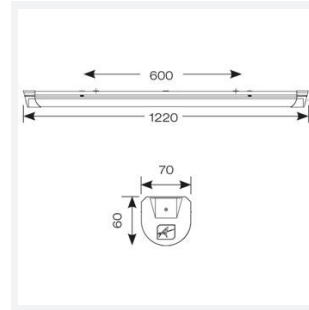

# Topline EVO

Topline EVO CCT Multi Wattage 1200mm  
Code: ATLEVO4/MWS

<b>Category</b>	Battens and Weatherproofs
<b>Application</b>	Ancillary, Commercial, Education, Healthcare, Industrial, Retail
<b>Specification</b>	Performance

GENERAL INFORMATION	
Wattage	18W - 31W
Lumens Delivered	2500lm - 4300lm (4000K)
Lm/W	140lm/W
Beam Angle	105/140
CRI	80
CCT	3000/4000/5700K
Input	220-240V
Operating Temp	-10°C - 40°C
SDCM	6
UGR	24
Product Weight without Packaging	1.42 kg

TECHNICAL INFORMATION	
Light Source	LED
Colour / Finish	White
IP Rating	IP20
Class Protection	1
Internal / External	Internal
Surface / Recessed / Suspended	Ceiling, Suspended
Lumen Depreciation	L80 54,000h
Warranty (Years)	5
CE Mark	Yes
Height	70 mm