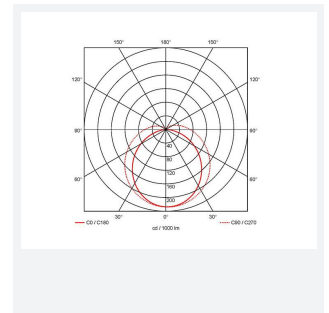

Topline EVO

Topline EVO CCT Multi Wattage 1200mm
Code: ATLEVO4/MWS

Category	Battens and Weatherproofs
Application	Ancillary, Commercial, Education, Healthcare, Industrial, Retail
Specification	Performance

PRODUCT FEATURES

- High performance, multi-wattage LED CCT batten suitable for industrial and multi-purpose applications
- High efficiency up to 140 lm/W
- Excellent light uniformity through high transmittance polycarbonate diffuser
- Innovative spring clip gear tray release aids fast and easy installation
- Selectable CCT between 3000K, 4000K and 5700K
- Power selectable; offering high and low output option in each length
- Instant light output with unlimited switching
- Self-test, lithium emergency option

GENERAL INFORMATION	
Wattage	18W - 31W
Lumens Delivered	2500lm - 4300lm (4000K)
Lm/W	140lm/W
Beam Angle	105/140
CRI	80
CCT	3000/4000/5700K
Input	220-240V
Operating Temp	-10°C - 40°C
SDCM	6
UGR	24
Product Weight without Packaging	1.42 kg

TECHNICAL INFORMATION	
Light Source	LED
Colour / Finish	White
IP Rating	IP20
Class Protection	1
Internal / External	Internal
Surface / Recessed / Suspended	Ceiling, Suspended
Lumen Depreciation	L80 54,000h
Warranty (Years)	5
CE Mark	Yes
Height	69.5 mm