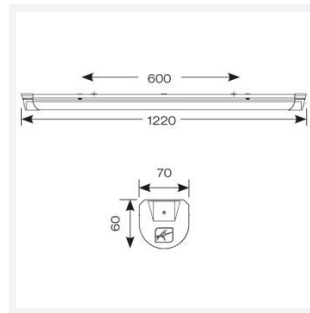

Topline EVO

Topline EVO CCT Multi Wattage 1200mm
Code: ATLEVO4/MWS

Category	Battens and Weatherproofs
Application	Ancillary, Commercial, Education, Healthcare, Industrial, Retail
Specification	Performance

GENERAL INFORMATION	
Wattage	18W - 31W
Lumens Delivered	2500lm - 4300lm (4000K)
Lm/W	140lm/W
Beam Angle	105/140
CRI	80
CCT	3000/4000/5700K
Input	220-240V
Operating Temp	-10°C - 40°C
SDCM	6
UGR	24
Product Weight without Packaging	1.42 kg

TECHNICAL INFORMATION	
Light Source	LED
Colour / Finish	White
IP Rating	IP20
Class Protection	1
Internal / External	Internal
Surface / Recessed / Suspended	Ceiling, Suspended
Lumen Depreciation	L80 54,000h
Warranty (Years)	5
CE Mark	Yes
Height	69.5 mm