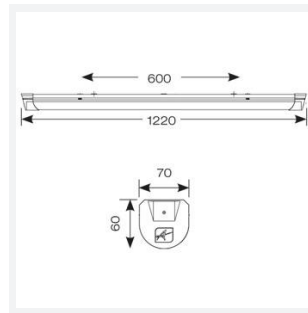

Topline EVO

Topline EVO CCT Multi Wattage 1200mm
Code: ATLEVO4/MWS

Category	Battens and Weatherproofs
Application	Ancillary, Commercial, Education, Healthcare, Industrial, Retail
Specification	Performance

GENERAL INFORMATION	
Wattage	18W - 31W
Lumens Delivered	2500lm - 4300lm (4000K)
Lm/W	140lm/W
Beam Angle	105/140
CRI	80
CCT	3000/4000/5700K
Input	220/240V
Operating Temp	-10°C - 40°C
SDCM	6
UGR	24
Product Weight without Packaging	1.42 kg

TECHNICAL INFORMATION	
Light Source	LED
Colour / Finish	White
IP Rating	IP20
Class Protection	1
Internal / External	Internal
Surface / Recessed / Suspended	Ceiling, Suspended
Lumen Depreciation	L80 54,000h
Warranty (Years)	5
CE Mark	Yes
Height	69.5 mm