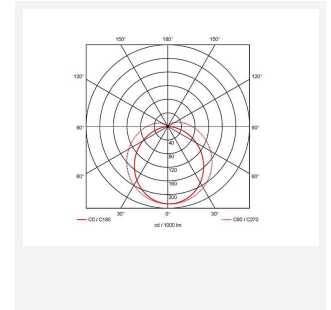

# Topline EVO

Topline EVO CCT Multi Wattage 1200mm  
Code: ATLEVO4/MWS

<b>Category</b>	Battens and Weatherproofs
<b>Application</b>	Ancillary, Commercial, Education, Healthcare, Industrial, Retail
<b>Specification</b>	Performance

## PRODUCT FEATURES

- High performance, multi-wattage LED CCT batten suitable for industrial and multi-purpose applications
- High efficiency up to 140 lm/W
- Excellent light uniformity through high transmittance polycarbonate diffuser
- Innovative spring clip gear tray release aids fast and easy installation
- Selectable CCT between 3000K, 4000K and 5700K
- Power selectable; offering high and low output option in each length
- Instant light output with unlimited switching
- Self-test, lithium emergency option

GENERAL INFORMATION	
Wattage	18W - 31W
Lumens Delivered	2500lm - 4300lm (4000K)
Lm/W	140lm/W
Beam Angle	105/140
CRI	80
CCT	3000/4000/5700K
Input	220-240V
Operating Temp	-10°C - 40°C
SDCM	6
UGR	24
Product Weight without Packaging	1.42 kg

TECHNICAL INFORMATION	
Light Source	LED
Colour / Finish	White
IP Rating	IP20
Class Protection	1
Internal / External	Internal
Surface / Recessed / Suspended	Ceiling, Suspended
Lumen Depreciation	L80 54,000h
Warranty (Years)	5
CE Mark	Yes
Height	70 mm