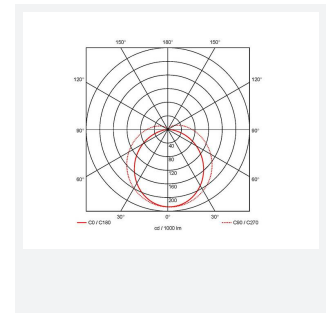

Topline EVO

Topline EVO CCT Multi Wattage 1200mm
Code: ATLEVO4/MWS

Category	Battens and Weatherproofs
Application	Ancillary, Commercial, Education, Healthcare, Industrial, Retail
Specification	Performance

PRODUCT FEATURES

- High performance, multi-wattage LED CCT batten suitable for industrial and multi-purpose applications
- High efficiency up to 140 lm/W
- Excellent light uniformity through high transmittance polycarbonate diffuser
- Innovative spring clip gear tray release aids fast and easy installation
- Selectable CCT between 3000K, 4000K and 5700K
- Power selectable; offering high and low output option in each length
- Instant light output with unlimited switching
- Self-test, lithium emergency option

GENERAL INFORMATION	
Wattage	18W - 31W
Lumens Delivered	2500lm - 4300lm (4000K)
Lm/W	140lm/W
Beam Angle	105/140
CRI	80
CCT	3000/4000/5700K
Input	220/240V
Operating Temp	-10°C - 40°C
SDCM	6
UGR	24
Product Weight without Packaging	1.42 kg

TECHNICAL INFORMATION	
Light Source	LED
Colour / Finish	White
IP Rating	IP20
Class Protection	1
Internal / External	Internal
Surface / Recessed / Suspended	Ceiling, Suspended
Lumen Depreciation	L80 54,000h
Warranty (Years)	5
CE Mark	Yes
Height	69.5 mm