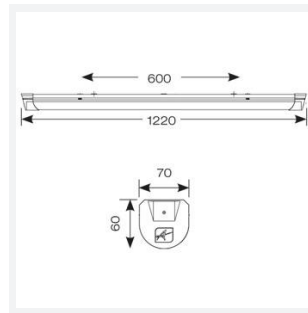

Topline EVO

Topline EVO CCT Multi Wattage 1200mm
Code: ATLEVO4/MWS/SM3

Category	Battens and Weatherproofs
Application	Ancillary, Commercial, Education, Healthcare, Industrial, Retail
Specification	Performance

GENERAL INFORMATION	
Wattage	18W - 31W
Lumens Delivered	2500lm - 4300lm (4000K)
Lm/W	140lm/W
Beam Angle	105/140
CRI	80
CCT	3000/4000/5700K
Input	220/240V
Operating Temp	5°C - 40°C
SDCM	6
UGR	24
Product Weight without Packaging	1.42 kg

TECHNICAL INFORMATION	
Light Source	LED
Colour / Finish	White
IP Rating	IP20
Class Protection	1
Internal / External	Internal
Surface / Recessed / Suspended	Ceiling, Suspended
Lumen Depreciation	L80 54,000h
Warranty (Years)	5
CE Mark	Yes
Height	69.5 mm