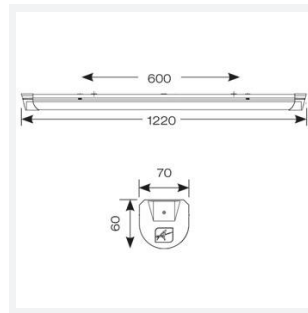

# Topline EVO

Topline EVO CCT Multi Wattage 1200mm  
Code: ATLEVO4/MWS/SM3

<b>Category</b>	Battens and Weatherproofs
<b>Application</b>	Ancillary, Commercial, Education, Healthcare, Industrial, Retail
<b>Specification</b>	Performance

GENERAL INFORMATION	
Wattage	18W - 31W
Lumens Delivered	2500lm - 4300lm (4000K)
Lm/W	140lm/W
Beam Angle	105/140
CRI	80
CCT	3000/4000/5700K
Input	220-240V
Operating Temp	5°C - 40°C
SDCM	6
UGR	24
Product Weight without Packaging	1.42 kg

TECHNICAL INFORMATION	
Light Source	LED
Colour / Finish	White
IP Rating	IP20
Class Protection	1
Internal / External	Internal
Surface / Recessed / Suspended	Ceiling, Suspended
Lumen Depreciation	L80 54,000h
Warranty (Years)	5
CE Mark	Yes
Height	70 mm