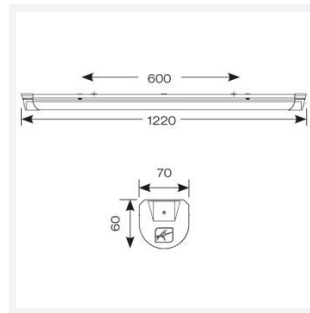

Topline EVO

Topline EVO CCT Multi Wattage 1200mm
Code: ATLEVO4/MWS/SM3

Category	Battens and Weatherproofs
Application	Ancillary, Commercial, Education, Healthcare, Industrial, Retail
Specification	Performance

GENERAL INFORMATION	
Wattage	18W - 31W
Lumens Delivered	2500lm - 4300lm (4000K)
Lm/W	140lm/W
Beam Angle	105/140
CRI	80
CCT	3000/4000/5700K
Input	220-240V
Operating Temp	5°C - 40°C
SDCM	6
UGR	24
Product Weight without Packaging	1.42 kg

TECHNICAL INFORMATION	
Light Source	LED
Colour / Finish	White
IP Rating	IP20
Class Protection	1
Internal / External	Internal
Surface / Recessed / Suspended	Ceiling, Suspended
Lumen Depreciation	L80 54,000h
Warranty (Years)	5
CE Mark	Yes
Height	69.5 mm