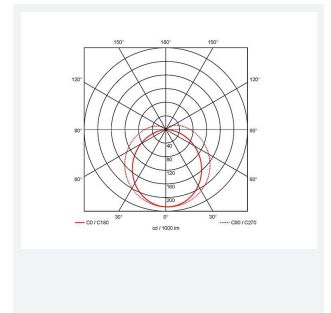

Topline EVO

Topline EVO CCT Multi Wattage 1200mm
Code: ATLEVO4/MWS/SM3

Category	Battens and Weatherproofs
Application	Ancillary, Commercial, Education, Healthcare, Industrial, Retail
Specification	Performance

PRODUCT FEATURES

- High performance, multi-wattage LED CCT batten suitable for industrial and multi-purpose applications
- High efficiency up to 140 lm/W
- Excellent light uniformity through high transmittance polycarbonate diffuser
- Innovative spring clip gear tray release aids fast and easy installation
- Selectable CCT between 3000K, 4000K and 5700K
- Power selectable; offering high and low output option in each length
- Instant light output with unlimited switching
- Self-test, lithium emergency option

GENERAL INFORMATION	
Wattage	18W - 31W
Lumens Delivered	2500lm - 4300lm (4000K)
Lm/W	140lm/W
Beam Angle	105/140
CRI	80
CCT	3000/4000/5700K
Input	220-240V
Operating Temp	5°C - 40°C
SDCM	6
UGR	24
Product Weight without Packaging	1.42 kg

TECHNICAL INFORMATION	
Light Source	LED
Colour / Finish	White
IP Rating	IP20
Class Protection	1
Internal / External	Internal
Surface / Recessed / Suspended	Ceiling, Suspended
Lumen Depreciation	L80 54,000h
Warranty (Years)	5
CE Mark	Yes
Height	69.5 mm