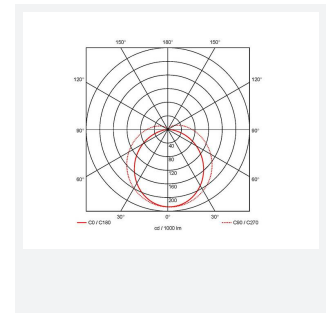

Topline EVO

Topline EVO CCT Multi Wattage 1200mm
Code: ATLEVO4/MWS/SM3

Category	Battens and Weatherproofs
Application	Ancillary, Commercial, Education, Healthcare, Industrial, Retail
Specification	Performance

PRODUCT FEATURES

- High performance, multi-wattage LED CCT batten suitable for industrial and multi-purpose applications
- High efficiency up to 140 lm/W
- Excellent light uniformity through high transmittance polycarbonate diffuser
- Innovative spring clip gear tray release aids fast and easy installation
- Selectable CCT between 3000K, 4000K and 5700K
- Power selectable; offering high and low output option in each length
- Instant light output with unlimited switching
- Self-test, lithium emergency option

GENERAL INFORMATION	
Wattage	18W - 31W
Lumens Delivered	2500lm - 4300lm (4000K)
Lm/W	140lm/W
Beam Angle	105/140
CRI	80
CCT	3000/4000/5700K
Input	220/240V
Operating Temp	5°C - 40°C
SDCM	6
UGR	24
Product Weight without Packaging	1.42 kg

TECHNICAL INFORMATION	
Light Source	LED
Colour / Finish	White
IP Rating	IP20
Class Protection	1
Internal / External	Internal
Surface / Recessed / Suspended	Ceiling, Suspended
Lumen Depreciation	L80 54,000h
Warranty (Years)	5
CE Mark	Yes
Height	69.5 mm