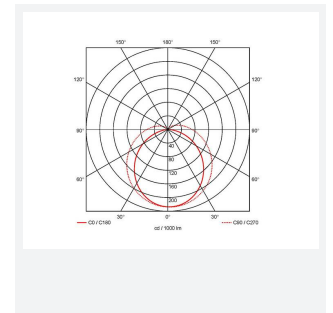

# Topline EVO

Topline EVO CCT Multi Wattage 1200mm  
Code: ATLEVO4/MWS/SM3

<b>Category</b>	Battens and Weatherproofs
<b>Application</b>	Ancillary, Commercial, Education, Healthcare, Industrial, Retail
<b>Specification</b>	Performance

## PRODUCT FEATURES

- High performance, multi-wattage LED CCT batten suitable for industrial and multi-purpose applications
- High efficiency up to 140 lm/W
- Excellent light uniformity through high transmittance polycarbonate diffuser
- Innovative spring clip gear tray release aids fast and easy installation
- Selectable CCT between 3000K, 4000K and 5700K
- Power selectable; offering high and low output option in each length
- Instant light output with unlimited switching
- Self-test, lithium emergency option

GENERAL INFORMATION	
Wattage	18W - 31W
Lumens Delivered	2500lm - 4300lm (4000K)
Lm/W	140lm/W
Beam Angle	105/140
CRI	80
CCT	3000/4000/5700K
Input	220-240V
Operating Temp	5°C - 40°C
SDCM	6
UGR	24
Product Weight without Packaging	1.42 kg

TECHNICAL INFORMATION	
Light Source	LED
Colour / Finish	White
IP Rating	IP20
Class Protection	1
Internal / External	Internal
Surface / Recessed / Suspended	Ceiling, Suspended
Lumen Depreciation	L80 54,000h
Warranty (Years)	5
CE Mark	Yes
Height	70 mm