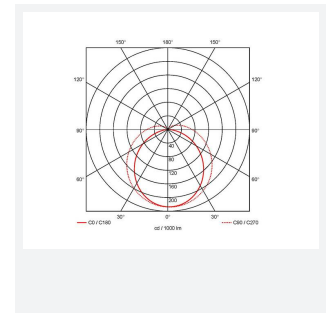

Topline EVO

Topline EVO CCT Multi Wattage 1200mm
Code: ATLEVO4/MWS/M3

Category	Battens and Weatherproofs
Application	Ancillary, Commercial, Education, Healthcare, Industrial, Retail
Specification	Performance

PRODUCT FEATURES

- High performance, multi-wattage LED CCT batten suitable for industrial and multi-purpose applications
- High efficiency up to 140 lm/W
- Excellent light uniformity through high transmittance polycarbonate diffuser
- Innovative spring clip gear tray release aids fast and easy installation
- Selectable CCT between 3000K, 4000K and 5700K
- Power selectable; offering high and low output option in each length
- Instant light output with unlimited switching
- Self-test, lithium emergency option

GENERAL INFORMATION

Wattage	18W - 31W
Lumens Delivered	2500lm - 4300lm (4000K)
Lm/W	140lm/W
Beam Angle	105/140
CRI	80
CCT	3000/4000/5700K
Input	220/240V
Operating Temp	5°C - 40°C
SDCM	6
UGR	24
Product Weight without Packaging	0.01 kg

TECHNICAL INFORMATION

Light Source	LED
Colour / Finish	White
IP Rating	IP20
Class Protection	1
Internal / External	Internal
Surface / Recessed / Suspended	Ceiling, Suspended
Lumen Depreciation	L80 54,000h
Warranty (Years)	5
CE Mark	Yes
Height	70 mm