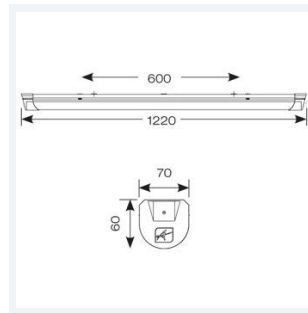

Topline EVO

Topline EVO CCT Multi Wattage 1200mm
Code: ATLEVO4/MWS/M3

Category	Battens and Weatherproofs
Application	Ancillary, Commercial, Education, Healthcare, Industrial, Retail
Specification	Performance

GENERAL INFORMATION

Wattage	18W - 31W
Lumens Delivered	2500lm - 4300lm (4000K)
Lm/W	140lm/W
Beam Angle	105/140
CRI	80
CCT	3000/4000/5700K
Input	220/240V
Operating Temp	5°C - 40°C
SDCM	6
UGR	24
Product Weight without Packaging	0.01 kg

TECHNICAL INFORMATION

Light Source	LED
Colour / Finish	White
IP Rating	IP20
Class Protection	1
Internal / External	Internal
Surface / Recessed / Suspended	Ceiling, Suspended
Lumen Depreciation	L80 54,000h
Warranty (Years)	5
CE Mark	Yes
Height	70 mm