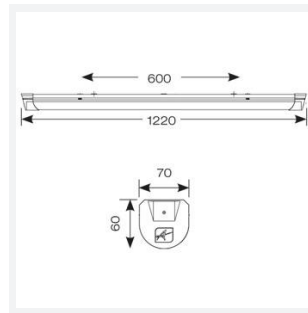

# Topline EVO

Topline EVO CCT Multi Wattage 1200mm  
Code: ATLEVO4/MWS/DM3

Category	Battens and Weatherproofs
Application	Ancillary, Commercial, Education, Healthcare, Industrial, Retail
Specification	Performance

## PRODUCT FEATURES

- High performance, multi-wattage LED CCT batten suitable for industrial and multi-purpose applications
- High efficiency up to 140 lm/W
- Excellent light uniformity through high transmittance polycarbonate diffuser
- Innovative spring clip gear tray release aids fast and easy installation
- Selectable CCT between 3000K, 4000K and 5700K
- Power selectable; offering high and low output option in each length
- Instant light output with unlimited switching
- Self-test, lithium emergency option

GENERAL INFORMATION	
Wattage	18W - 31W
Lumens Delivered	2500lm - 4300lm (4000K)
Lm/W	140lm/W
Beam Angle	105/140
CRI	80
CCT	3000/4000/5700K
Input	220/240V
Operating Temp	5°C - 40°C
SDCM	6
UGR	24

TECHNICAL INFORMATION	
Light Source	LED
Colour / Finish	White
IP Rating	IP20
Class Protection	1
Internal / External	Internal
Surface / Recessed / Suspended	Ceiling, Suspended
Lumen Depreciation	L80 54,000h
Warranty (Years)	5
CE Mark	Yes
Height	70 mm