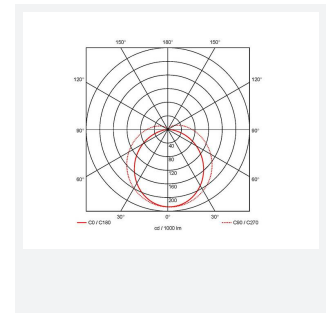

# Topline EVO

Topline EVO CCT Multi Wattage 1200mm  
Code: ATLEVO4/MWS/DM3

Category	Battens and Weatherproofs
Application	Ancillary, Commercial, Education, Healthcare, Industrial, Retail
Specification	Performance

## PRODUCT FEATURES

- High performance, multi-wattage LED CCT batten suitable for industrial and multi-purpose applications
- High efficiency up to 140 lm/W
- Excellent light uniformity through high transmittance polycarbonate diffuser
- Innovative spring clip gear tray release aids fast and easy installation
- Selectable CCT between 3000K, 4000K and 5700K
- Power selectable; offering high and low output option in each length
- Instant light output with unlimited switching
- Self-test, lithium emergency option

GENERAL INFORMATION	
Wattage	18W - 31W
Lumens Delivered	2500lm - 4300lm (4000K)
Lm/W	140lm/W
Beam Angle	105/140
CRI	80
CCT	3000/4000/5700K
Input	220/240V
Operating Temp	5°C - 40°C
SDCM	6
UGR	24

TECHNICAL INFORMATION	
Light Source	LED
Colour / Finish	White
IP Rating	IP20
Class Protection	1
Internal / External	Internal
Surface / Recessed / Suspended	Ceiling, Suspended
Lumen Depreciation	L80 54,000h
Warranty (Years)	5
CE Mark	Yes
Height	70 mm