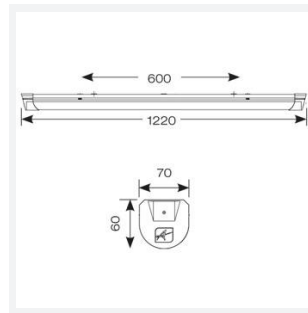

Topline EVO

Topline EVO CCT Multi Wattage 1200mm
Code: ATLEVO4/M3

Category	Battens and Weatherproofs
Application	Ancillary, Commercial, Education, Healthcare, Industrial, Retail
Specification	Performance

GENERAL INFORMATION	
Wattage	18W - 31W
Lumens Delivered	2500lm - 4300lm (4000K)
Lm/W	140lm/W
Beam Angle	105/140
CRI	80
CCT	3000/4000/5700K
Input	220/240V
Operating Temp	5°C - 40°C
SDCM	6
UGR	24
Product Weight without Packaging	1.42 kg

TECHNICAL INFORMATION	
Light Source	LED
Colour / Finish	White
IP Rating	IP20
Class Protection	1
Internal / External	Internal
Surface / Recessed / Suspended	Ceiling, Suspended
Lumen Depreciation	L80 54,000h
Warranty (Years)	5
CE Mark	Yes
Height	70 mm