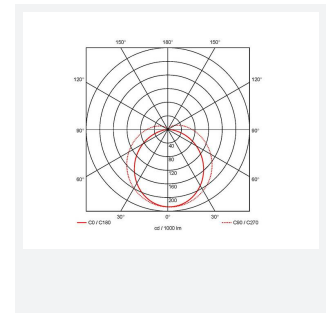

Topline EVO

Topline EVO CCT Multi Wattage 1200mm
Code: ATLEVO4/M3

Category	Battens and Weatherproofs
Application	Ancillary, Commercial, Education, Healthcare, Industrial, Retail
Specification	Performance

PRODUCT FEATURES

- High performance, multi-wattage LED CCT batten suitable for industrial and multi-purpose applications
- High efficiency up to 140 lm/W
- Excellent light uniformity through high transmittance polycarbonate diffuser
- Innovative spring clip gear tray release aids fast and easy installation
- Selectable CCT between 3000K, 4000K and 5700K
- Power selectable; offering high and low output option in each length
- Instant light output with unlimited switching
- Self-test, lithium emergency option

GENERAL INFORMATION	
Wattage	18W - 31W
Lumens Delivered	2500lm - 4300lm (4000K)
Lm/W	140lm/W
Beam Angle	105/140
CRI	80
CCT	3000/4000/5700K
Input	220/240V
Operating Temp	5°C - 40°C
SDCM	6
UGR	24
Product Weight without Packaging	1.42 kg

TECHNICAL INFORMATION	
Light Source	LED
Colour / Finish	White
IP Rating	IP20
Class Protection	1
Internal / External	Internal
Surface / Recessed / Suspended	Ceiling, Suspended
Lumen Depreciation	L80 54,000h
Warranty (Years)	5
CE Mark	Yes
Height	70 mm