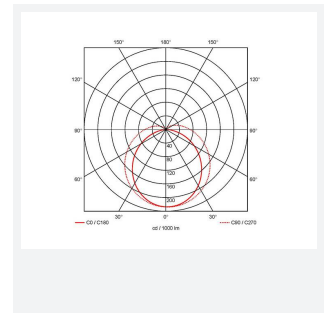

Topline EVO

Topline EVO CCT Multi Wattage 1200mm DALI-
Code: ATLEVO4/DM3

Category	Battens and Weatherproofs
Application	Ancillary, Commercial, Education, Healthcare, Industrial, Retail
Specification	Performance

PRODUCT FEATURES

- High performance, multi-wattage LED CCT batten suitable for industrial and multi-purpose applications
- High efficiency up to 140 lm/W
- Excellent light uniformity through high transmittance polycarbonate diffuser
- Innovative spring clip gear tray release aids fast and easy installation
- Selectable CCT between 3000K, 4000K and 5700K
- Power selectable; offering high and low output option in each length
- Instant light output with unlimited switching
- Self-test, lithium emergency option

GENERAL INFORMATION	
Wattage	18W - 31W
Lumens Delivered	2500lm - 4300lm (4000K)
Lm/W	140lm/W
Beam Angle	105/140
CRI	80
CCT	3000/4000/5700K
Input	220/240V
Operating Temp	5°C - 40°C
SDCM	6
UGR	24
Product Weight without Packaging	1.62 kg

TECHNICAL INFORMATION	
Light Source	LED
Colour / Finish	White
IP Rating	IP20
Class Protection	1
Internal / External	Internal
Surface / Recessed / Suspended	Ceiling, Suspended
Lumen Depreciation	L80 54,000h
Warranty (Years)	5
CE Mark	Yes
Height	70 mm