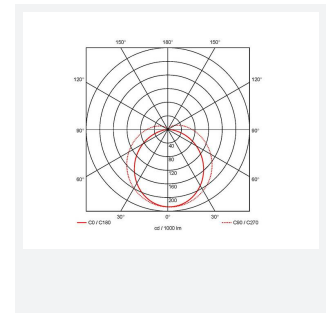

# Topline EVO

Topline EVO CCT Multi Wattage 1200mm DALI-  
Code: ATLEVO4/DM3

<b>Category</b>	Battens and Weatherproofs
<b>Application</b>	Ancillary, Commercial, Education, Healthcare, Industrial, Retail
<b>Specification</b>	Performance

## PRODUCT FEATURES

- High performance, multi-wattage LED CCT batten suitable for industrial and multi-purpose applications
- High efficiency up to 140 lm/W
- Excellent light uniformity through high transmittance polycarbonate diffuser
- Innovative spring clip gear tray release aids fast and easy installation
- Selectable CCT between 3000K, 4000K and 5700K
- Power selectable; offering high and low output option in each length
- Instant light output with unlimited switching
- Self-test, lithium emergency option

GENERAL INFORMATION	
Wattage	18W - 31W
Lumens Delivered	2500lm - 4300lm (4000K)
Lm/W	140lm/W
Beam Angle	105/140
CRI	80
CCT	3000/4000/5700K
Input	220-240V
Operating Temp	5°C - 40°C
SDCM	6
UGR	24
Product Weight without Packaging	1.62 kg

TECHNICAL INFORMATION	
Light Source	LED
Colour / Finish	White
IP Rating	IP20
Class Protection	1
Internal / External	Internal
Surface / Recessed / Suspended	Ceiling, Suspended
Lumen Depreciation	L80 54,000h
Warranty (Years)	5
CE Mark	Yes
Height	70 mm