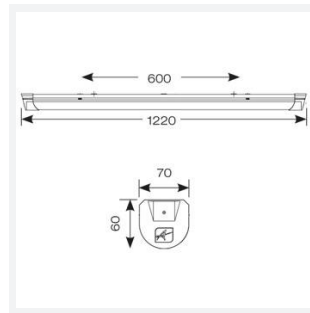

Topline EVO

Topline EVO CCT Multi Wattage 1200mm DALI-
Code: ATLEVO4/DM3

Category	Battens and Weatherproofs
Application	Ancillary, Commercial, Education, Healthcare, Industrial, Retail
Specification	Performance

GENERAL INFORMATION	
Wattage	18W - 31W
Lumens Delivered	2500lm - 4300lm (4000K)
Lm/W	140lm/W
Beam Angle	105/140
CRI	80
CCT	3000/4000/5700K
Input	220/240V
Operating Temp	5°C - 40°C
SDCM	6
UGR	24
Product Weight without Packaging	1.62 kg

TECHNICAL INFORMATION	
Light Source	LED
Colour / Finish	White
IP Rating	IP20
Class Protection	1
Internal / External	Internal
Surface / Recessed / Suspended	Ceiling, Suspended
Lumen Depreciation	L80 54,000h
Warranty (Years)	5
CE Mark	Yes
Height	70 mm