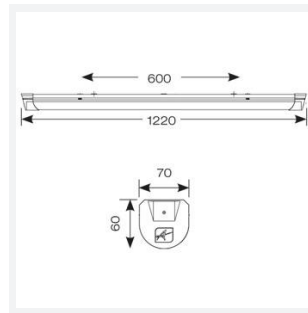

# Topline EVO

Topline EVO CCT Multi Wattage 1200mm DALI-  
Code: ATLEVO4/DM3

<b>Category</b>	Battens and Weatherproofs
<b>Application</b>	Ancillary, Commercial, Education, Healthcare, Industrial, Retail
<b>Specification</b>	Performance

GENERAL INFORMATION	
Wattage	18W - 31W
Lumens Delivered	2500lm - 4300lm (4000K)
Lm/W	140lm/W
Beam Angle	105/140
CRI	80
CCT	3000/4000/5700K
Input	220-240V
Operating Temp	5°C - 40°C
SDCM	6
UGR	24
Product Weight without Packaging	1.62 kg

TECHNICAL INFORMATION	
Light Source	LED
Colour / Finish	White
IP Rating	IP20
Class Protection	1
Internal / External	Internal
Surface / Recessed / Suspended	Ceiling, Suspended
Lumen Depreciation	L80 54,000h
Warranty (Years)	5
CE Mark	Yes
Height	70 mm