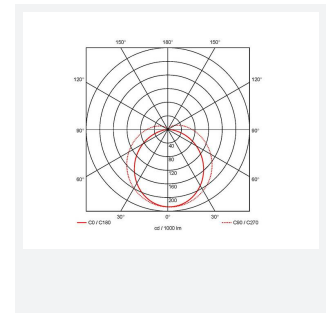

Topline EVO

Topline EVO CCT Multi Wattage 1200mm 1-10V
Code: ATLEVO4/DD4

Category	Battens and Weatherproofs
Application	Ancillary, Commercial, Education, Healthcare, Industrial, Retail
Specification	Performance

PRODUCT FEATURES

- High performance, multi-wattage LED CCT batten suitable for industrial and multi-purpose applications
- High efficiency up to 140 lm/W
- Excellent light uniformity through high transmittance polycarbonate diffuser
- Innovative spring clip gear tray release aids fast and easy installation
- Selectable CCT between 3000K, 4000K and 5700K
- Power selectable; offering high and low output option in each length
- Instant light output with unlimited switching
- Self-test, lithium emergency option

GENERAL INFORMATION	
Wattage	18W - 31W
Lumens Delivered	2500lm - 4300lm (4000K)
Lm/W	140lm/W
Beam Angle	105/140
CRI	80
CCT	3000/4000/5700K
Input	220/240V
Operating Temp	-10°C - 40°C
SDCM	6
UGR	24
Product Weight without Packaging	1.42 kg

TECHNICAL INFORMATION	
Light Source	LED
Colour / Finish	White
IP Rating	IP20
Class Protection	1
Internal / External	Internal
Surface / Recessed / Suspended	Ceiling, Suspended
Lumen Depreciation	L80 54,000h
Warranty (Years)	5
CE Mark	Yes
Height	70 mm