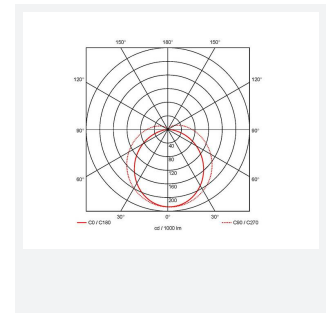

Topline EVO

Topline EVO CCT Multi Wattage 1200mm 1-10V
Code: ATLEVO4/DD4

Category	Battens and Weatherproofs
Application	Ancillary, Commercial, Education, Healthcare, Industrial, Retail
Specification	Performance

PRODUCT FEATURES

- High performance, multi-wattage LED CCT batten suitable for industrial and multi-purpose applications
- High efficiency up to 140 lm/W
- Excellent light uniformity through high transmittance polycarbonate diffuser
- Innovative spring clip gear tray release aids fast and easy installation
- Selectable CCT between 3000K, 4000K and 5700K
- Power selectable; offering high and low output option in each length
- Instant light output with unlimited switching
- Self-test, lithium emergency option

GENERAL INFORMATION	
Wattage	18W - 31W
Lumens Delivered	2500lm - 4300lm (4000K)
Lm/W	140lm/W
Beam Angle	105/140
CRI	80
CCT	3000/4000/5700K
Input	220-240V
Operating Temp	-10°C - 40°C
SDCM	6
UGR	24
Product Weight without Packaging	1.42 kg

TECHNICAL INFORMATION	
Light Source	LED
Colour / Finish	White
IP Rating	IP20
Class Protection	1
Internal / External	Internal
Surface / Recessed / Suspended	Ceiling, Suspended
Lumen Depreciation	L80 54,000h
Warranty (Years)	5
CE Mark	Yes
Height	70 mm