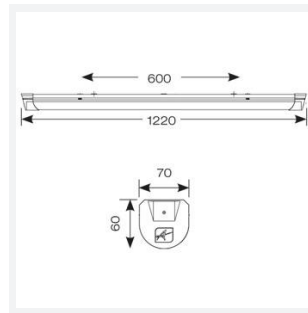

Topline EVO

Topline EVO CCT Multi Wattage 1200mm 1-10V
Code: ATLEVO4/DD4

Category	Battens and Weatherproofs
Application	Ancillary, Commercial, Education, Healthcare, Industrial, Retail
Specification	Performance

GENERAL INFORMATION	
Wattage	18W - 31W
Lumens Delivered	2500lm - 4300lm (4000K)
Lm/W	140lm/W
Beam Angle	105/140
CRI	80
CCT	3000/4000/5700K
Input	220-240V
Operating Temp	-10°C - 40°C
SDCM	6
UGR	24
Product Weight without Packaging	1.42 kg

TECHNICAL INFORMATION	
Light Source	LED
Colour / Finish	White
IP Rating	IP20
Class Protection	1
Internal / External	Internal
Surface / Recessed / Suspended	Ceiling, Suspended
Lumen Depreciation	L80 54,000h
Warranty (Years)	5
CE Mark	Yes
Height	70 mm