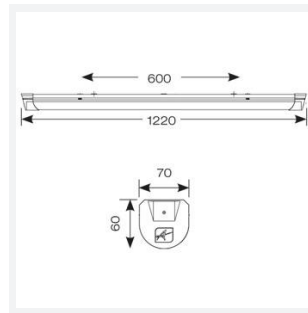

Topline EVO

Topline EVO CCT Multi Wattage 1200mm 1-10V
Code: ATLEVO4/DD4

Category	Battens and Weatherproofs
Application	Ancillary, Commercial, Education, Healthcare, Industrial, Retail
Specification	Performance

GENERAL INFORMATION	
Wattage	18W - 31W
Lumens Delivered	2500lm - 4300lm (4000K)
Lm/W	140lm/W
Beam Angle	105/140
CRI	80
CCT	3000/4000/5700K
Input	220/240V
Operating Temp	-10°C - 40°C
SDCM	6
UGR	24
Product Weight without Packaging	1.42 kg

TECHNICAL INFORMATION	
Light Source	LED
Colour / Finish	White
IP Rating	IP20
Class Protection	1
Internal / External	Internal
Surface / Recessed / Suspended	Ceiling, Suspended
Lumen Depreciation	L80 54,000h
Warranty (Years)	5
CE Mark	Yes
Height	70 mm