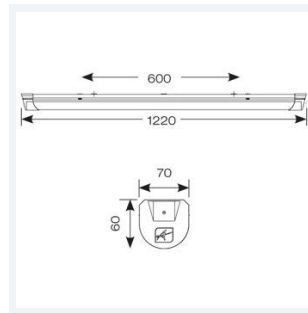

Topline EVO

Topline EVO CCT Multi Wattage 1200mm 1-10V
Code: ATLEVO4/DD4/SM3

Category	Battens and Weatherproofs
Application	Ancillary, Commercial, Education, Healthcare, Industrial, Retail
Specification	Performance

GENERAL INFORMATION

Wattage	18W - 31W
Lumens Delivered	2500lm - 4300lm (4000K)
Lm/W	140lm/W
Beam Angle	105/140
CRI	80
CCT	3000/4000/5700K
Input	220/240V
Operating Temp	5°C - 40°C
SDCM	6
UGR	24
Product Weight without Packaging	1.62 kg

TECHNICAL INFORMATION

Light Source	LED
Colour / Finish	White
IP Rating	IP20
Class Protection	1
Internal / External	Internal
Surface / Recessed / Suspended	Ceiling, Suspended
Lumen Depreciation	L80 54,000h
Warranty (Years)	5
CE Mark	Yes
Height	70 mm