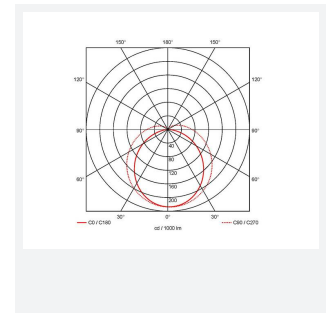

Topline EVO

Topline EVO CCT Multi Wattage 1200mm 1-10V
Code: ATLEVO4/DD4/SM3

Category	Battens and Weatherproofs
Application	Ancillary, Commercial, Education, Healthcare, Industrial, Retail
Specification	Performance

PRODUCT FEATURES

- High performance, multi-wattage LED CCT batten suitable for industrial and multi-purpose applications
- High efficiency up to 140 lm/W
- Excellent light uniformity through high transmittance polycarbonate diffuser
- Innovative spring clip gear tray release aids fast and easy installation
- Selectable CCT between 3000K, 4000K and 5700K
- Power selectable; offering high and low output option in each length
- Instant light output with unlimited switching
- Self-test, lithium emergency option

GENERAL INFORMATION	
Wattage	18W - 31W
Lumens Delivered	2500lm - 4300lm (4000K)
Lm/W	140lm/W
Beam Angle	105/140
CRI	80
CCT	3000/4000/5700K
Input	220-240V
Operating Temp	5°C - 40°C
SDCM	6
UGR	24
Product Weight without Packaging	1.62 kg

TECHNICAL INFORMATION	
Light Source	LED
Colour / Finish	White
IP Rating	IP20
Class Protection	1
Internal / External	Internal
Surface / Recessed / Suspended	Ceiling, Suspended
Lumen Depreciation	L80 54,000h
Warranty (Years)	5
CE Mark	Yes
Height	70 mm