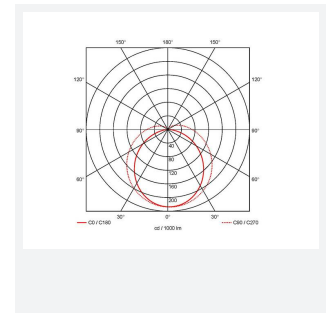

Topline EVO

Topline EVO CCT Multi Wattage 1200mm 1-10V
Code: ATLEVO4/DD4/SM3

Category	Battens and Weatherproofs
Application	Ancillary, Commercial, Education, Healthcare, Industrial, Retail
Specification	Performance

PRODUCT FEATURES

- High performance, multi-wattage LED CCT batten suitable for industrial and multi-purpose applications
- High efficiency up to 140 lm/W
- Excellent light uniformity through high transmittance polycarbonate diffuser
- Innovative spring clip gear tray release aids fast and easy installation
- Selectable CCT between 3000K, 4000K and 5700K
- Power selectable; offering high and low output option in each length
- Instant light output with unlimited switching
- Self-test, lithium emergency option

GENERAL INFORMATION

Wattage	18W - 31W
Lumens Delivered	2500lm - 4300lm (4000K)
Lm/W	140lm/W
Beam Angle	105/140
CRI	80
CCT	3000/4000/5700K
Input	220/240V
Operating Temp	5°C - 40°C
SDCM	6
UGR	24
Product Weight without Packaging	1.62 kg

TECHNICAL INFORMATION

Light Source	LED
Colour / Finish	White
IP Rating	IP20
Class Protection	1
Internal / External	Internal
Surface / Recessed / Suspended	Ceiling, Suspended
Lumen Depreciation	L80 54,000h
Warranty (Years)	5
CE Mark	Yes
Height	70 mm