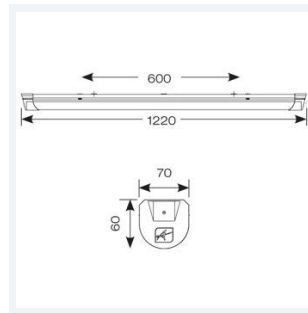

Topline EVO

Topline EVO CCT Multi Wattage 1200mm 1-10V
Code: ATLEVO4/DD4/SM3

Category	Battens and Weatherproofs
Application	Ancillary, Commercial, Education, Healthcare, Industrial, Retail
Specification	Performance

GENERAL INFORMATION	
Wattage	18W - 31W
Lumens Delivered	2500lm - 4300lm (4000K)
Lm/W	140lm/W
Beam Angle	105/140
CRI	80
CCT	3000/4000/5700K
Input	220-240V
Operating Temp	5°C - 40°C
SDCM	6
UGR	24
Product Weight without Packaging	1.62 kg

TECHNICAL INFORMATION	
Light Source	LED
Colour / Finish	White
IP Rating	IP20
Class Protection	1
Internal / External	Internal
Surface / Recessed / Suspended	Ceiling, Suspended
Lumen Depreciation	L80 54,000h
Warranty (Years)	5
CE Mark	Yes
Height	70 mm