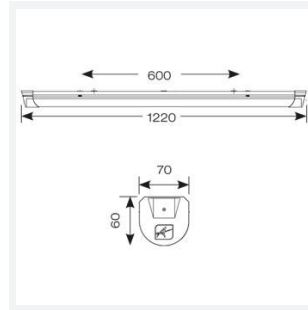

# Topline EVO

<b>Category</b>	Battens and Weatherproofs
<b>Application</b>	Ancillary, Commercial, Education, Healthcare, Industrial, Retail
<b>Specification</b>	Performance

**Code:** ATLEVO4/DD4/DM3

- High performance, multi-wattage LED CCT batten suitable for industrial and multi-purpose applications
- High efficiency up to 140 lm/W
- Excellent light uniformity through high transmittance polycarbonate diffuser
- Innovative spring clip gear tray release aids fast and easy installation
- Selectable CCT between 3000K, 4000K and 5700K
- Power selectable; offering high and low output option in each length
- Instant light output with unlimited switching
- Self-test, lithium emergency option

GENERAL INFORMATION	
Wattage	18W - 31W
Lumens Delivered	2500lm - 4300lm (4000K)
Lm/W	140lm/W
Beam Angle	105/140
CRI	80
CCT	3000/4000/5700K
Input	220-240V
Operating Temp	5°C - 40°C
SDCM	6
UGR	24

TECHNICAL INFORMATION	
Light Source	LED
Colour / Finish	White
IP Rating	IP20
Class Protection	1
Internal / External	Internal
Surface / Recessed / Suspended	Ceiling, Suspended
Lumen Depreciation	L80 54,000h
Warranty (Years)	5
CE Mark	Yes
Height	70 mm