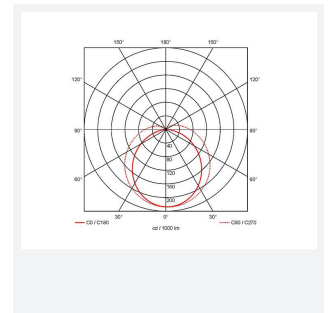

Topline EVO

Topline EVO CCT Multi Wattage 1200mm 1-10V
Code: ATLEVO4/DD4/DM3

Category	Battens and Weatherproofs
Application	Ancillary, Commercial, Education, Healthcare, Industrial, Retail
Specification	Performance

PRODUCT FEATURES

- High performance, multi-wattage LED CCT batten suitable for industrial and multi-purpose applications
- High efficiency up to 140 lm/W
- Excellent light uniformity through high transmittance polycarbonate diffuser
- Innovative spring clip gear tray release aids fast and easy installation
- Selectable CCT between 3000K, 4000K and 5700K
- Power selectable; offering high and low output option in each length
- Instant light output with unlimited switching
- Self-test, lithium emergency option

GENERAL INFORMATION	
Wattage	18W - 31W
Lumens Delivered	2500lm - 4300lm (4000K)
Lm/W	140lm/W
Beam Angle	105/140
CRI	80
CCT	3000/4000/5700K
Input	220/240V
Operating Temp	5°C - 40°C
SDCM	6
UGR	24

TECHNICAL INFORMATION	
Light Source	LED
Colour / Finish	White
IP Rating	IP20
Class Protection	1
Internal / External	Internal
Surface / Recessed / Suspended	Ceiling, Suspended
Lumen Depreciation	L80 54,000h
Warranty (Years)	5
CE Mark	Yes
Height	70 mm