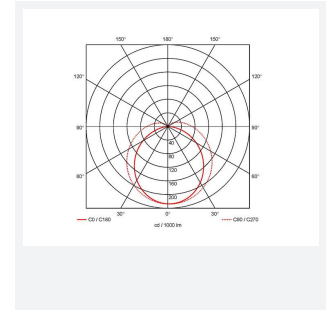

# Topline EVO

<b>Category</b>	Battens and Weatherproofs
<b>Application</b>	Ancillary, Commercial, Education, Healthcare, Industrial, Retail
<b>Specification</b>	Performance

**Code:** ATLEVO4/DD4/DM3

- High performance, multi-wattage LED CCT batten suitable for industrial and multi-purpose applications
- High efficiency up to 140 lm/W
- Excellent light uniformity through high transmittance polycarbonate diffuser
- Innovative spring clip gear tray release aids fast and easy installation
- Selectable CCT between 3000K, 4000K and 5700K
- Power selectable; offering high and low output option in each length
- Instant light output with unlimited switching
- Self-test, lithium emergency option

GENERAL INFORMATION	
Wattage	18W - 31W
Lumens Delivered	2500lm - 4300lm (4000K)
Lm/W	140lm/W
Beam Angle	105/140
CRI	80
CCT	3000/4000/5700K
Input	220-240V
Operating Temp	5°C - 40°C
SDCM	6
UGR	24

TECHNICAL INFORMATION	
Light Source	LED
Colour / Finish	White
IP Rating	IP20
Class Protection	1
Internal / External	Internal
Surface / Recessed / Suspended	Ceiling, Suspended
Lumen Depreciation	L80 54,000h
Warranty (Years)	5
CE Mark	Yes
Height	70 mm