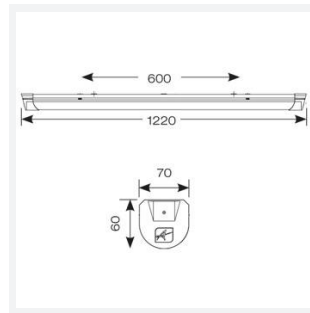

Topline EVO

Topline EVO CCT Multi Wattage 1200mm 1-10V
Code: ATLEVO4/DD4/DM3

Category	Battens and Weatherproofs
Application	Ancillary, Commercial, Education, Healthcare, Industrial, Retail
Specification	Performance

PRODUCT FEATURES

- High performance, multi-wattage LED CCT batten suitable for industrial and multi-purpose applications
- High efficiency up to 140 lm/W
- Excellent light uniformity through high transmittance polycarbonate diffuser
- Innovative spring clip gear tray release aids fast and easy installation
- Selectable CCT between 3000K, 4000K and 5700K
- Power selectable; offering high and low output option in each length
- Instant light output with unlimited switching
- Self-test, lithium emergency option

GENERAL INFORMATION	
Wattage	18W - 31W
Lumens Delivered	2500lm - 4300lm (4000K)
Lm/W	140lm/W
Beam Angle	105/140
CRI	80
CCT	3000/4000/5700K
Input	220/240V
Operating Temp	5°C - 40°C
SDCM	6
UGR	24

TECHNICAL INFORMATION	
Light Source	LED
Colour / Finish	White
IP Rating	IP20
Class Protection	1
Internal / External	Internal
Surface / Recessed / Suspended	Ceiling, Suspended
Lumen Depreciation	L80 54,000h
Warranty (Years)	5
CE Mark	Yes
Height	70 mm