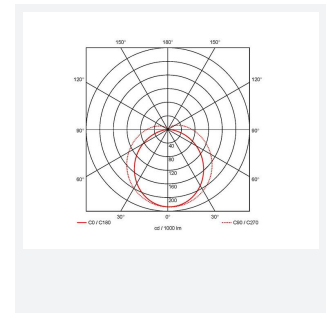

## PRODUCT FEATURES

- High performance, multi-wattage LED CCT batten suitable for industrial and multi-purpose applications
- High efficiency up to 140 lm/W
- Excellent light uniformity through high transmittance polycarbonate diffuser
- Innovative spring clip gear tray release aids fast and easy installation
- Selectable CCT between 3000K, 4000K and 5700K
- Power selectable; offering high and low output option in each length
- Instant light output with unlimited switching
- Self-test, lithium emergency option

GENERAL INFORMATION	
Wattage	18W - 31W
Lumens Delivered	2500lm - 4300lm (4000K)
Lm/W	140lm/W
Beam Angle	105/140
CRI	80
CCT	3000/4000/5700K
Input	220-240V
Operating Temp	-10°C - 40°C
SDCM	6
UGR	24
Product Weight without Packaging	1.42 kg

TECHNICAL INFORMATION	
Light Source	LED
Colour / Finish	White
IP Rating	IP20
Class Protection	1
Internal / External	Internal
Surface / Recessed / Suspended	Ceiling, Suspended
Lumen Depreciation	L80 54,000h
Warranty (Years)	5
CE Mark	Yes
Height	70 mm