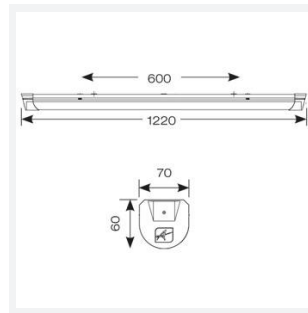

PRODUCT FEATURES

- High performance, multi-wattage LED CCT batten suitable for industrial and multi-purpose applications
- High efficiency up to 140 lm/W
- Excellent light uniformity through high transmittance polycarbonate diffuser
- Innovative spring clip gear tray release aids fast and easy installation
- Selectable CCT between 3000K, 4000K and 5700K
- Power selectable; offering high and low output option in each length
- Instant light output with unlimited switching
- Self-test, lithium emergency option

GENERAL INFORMATION	
Wattage	18W - 31W
Lumens Delivered	2500lm - 4300lm (4000K)
Lm/W	140lm/W
Beam Angle	105/140
CRI	80
CCT	3000/4000/5700K
Input	220-240V
Operating Temp	-10°C - 40°C
SDCM	6
UGR	24
Product Weight without Packaging	1.42 kg

TECHNICAL INFORMATION	
Light Source	LED
Colour / Finish	White
IP Rating	IP20
Class Protection	1
Internal / External	Internal
Surface / Recessed / Suspended	Ceiling, Suspended
Lumen Depreciation	L80 54,000h
Warranty (Years)	5
CE Mark	Yes
Height	70 mm