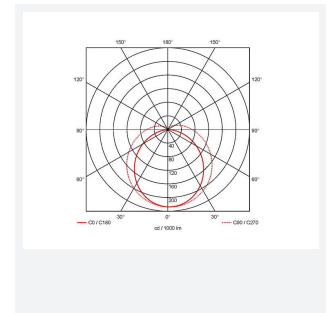

# Topline EVO

Topline EVO CCT Multi Wattage 1200mm DALI  
Code: ATLEVO4/DD3

Category	Battens and Weatherproofs
Application	Ancillary, Commercial, Education, Healthcare, Industrial, Retail
Specification	Performance

## PRODUCT FEATURES

- High performance, multi-wattage LED CCT batten suitable for industrial and multi-purpose applications
- High efficiency up to 140 lm/W
- Excellent light uniformity through high transmittance polycarbonate diffuser
- Innovative spring clip gear tray release aids fast and easy installation
- Selectable CCT between 3000K, 4000K and 5700K
- Power selectable; offering high and low output option in each length
- Instant light output with unlimited switching
- Self-test, lithium emergency option

GENERAL INFORMATION	
Wattage	18W - 31W
Lumens Delivered	2500lm - 4300lm (4000K)
Lm/W	140lm/W
Beam Angle	105/140
CRI	80
CCT	3000/4000/5700K
Input	220/240V
Operating Temp	-10°C - 40°C
SDCM	6
UGR	24
Product Weight without Packaging	1.42 kg

TECHNICAL INFORMATION	
Light Source	LED
Colour / Finish	White
IP Rating	IP20
Class Protection	1
Internal / External	Internal
Surface / Recessed / Suspended	Ceiling, Suspended
Lumen Depreciation	L80 54,000h
Warranty (Years)	5
CE Mark	Yes
Height	70 mm