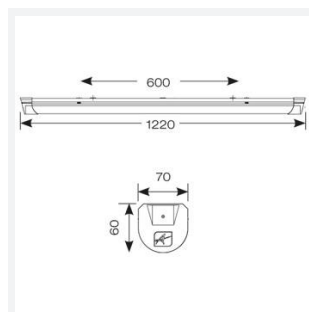

PRODUCT FEATURES

- High performance, multi-wattage LED CCT batten suitable for industrial and multi-purpose applications
- High efficiency up to 140 lm/W
- Excellent light uniformity through high transmittance polycarbonate diffuser
- Innovative spring clip gear tray release aids fast and easy installation
- Selectable CCT between 3000K, 4000K and 5700K
- Power selectable; offering high and low output option in each length
- Instant light output with unlimited switching
- Self-test, lithium emergency option

GENERAL INFORMATION	
Wattage	18W - 31W
Lumens Delivered	2500lm - 4300lm (4000K)
Lm/W	140lm/W
Beam Angle	105/140
CRI	80
CCT	3000/4000/5700K
Input	220-240V
Operating Temp	5°C - 40°C
SDCM	6
UGR	24
Product Weight without Packaging	1.62 kg

TECHNICAL INFORMATION	
Light Source	LED
Colour / Finish	White
IP Rating	IP20
Class Protection	1
Internal / External	Internal
Surface / Recessed / Suspended	Ceiling, Suspended
Lumen Depreciation	L80 54,000h
Warranty (Years)	5
CE Mark	Yes
Height	70 mm