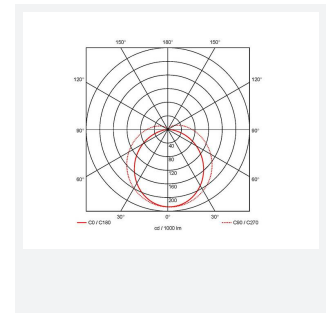

# Topline EVO

Topline EVO CCT Multi Wattage 1200mm DALI  
Code: ATLEVO4/DD3/SM3

Category	Battens and Weatherproofs
Application	Ancillary, Commercial, Education, Healthcare, Industrial, Retail
Specification	Performance

## PRODUCT FEATURES

- High performance, multi-wattage LED CCT batten suitable for industrial and multi-purpose applications
- High efficiency up to 140 lm/W
- Excellent light uniformity through high transmittance polycarbonate diffuser
- Innovative spring clip gear tray release aids fast and easy installation
- Selectable CCT between 3000K, 4000K and 5700K
- Power selectable; offering high and low output option in each length
- Instant light output with unlimited switching
- Self-test, lithium emergency option

GENERAL INFORMATION	
Wattage	18W - 31W
Lumens Delivered	2500lm - 4300lm (4000K)
Lm/W	140lm/W
Beam Angle	105/140
CRI	80
CCT	3000/4000/5700K
Input	220/240V
Operating Temp	5°C - 40°C
SDCM	6
UGR	24
Product Weight without Packaging	1.62 kg

TECHNICAL INFORMATION	
Light Source	LED
Colour / Finish	White
IP Rating	IP20
Class Protection	1
Internal / External	Internal
Surface / Recessed / Suspended	Ceiling, Suspended
Lumen Depreciation	L80 54,000h
Warranty (Years)	5
CE Mark	Yes
Height	70 mm