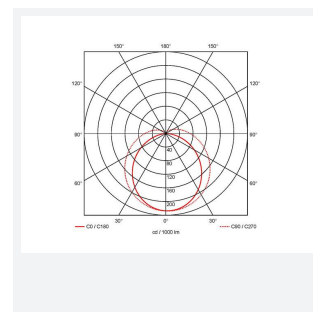

# Topline EVO

Topline EVO CCT Multi Wattage 1200mm DALI  
Code: ATLEVO4/DD3/SM3

Category	Battens and Weatherproofs
Application	Ancillary, Commercial, Education, Healthcare, Industrial, Retail
Specification	Performance

## PRODUCT FEATURES

- High performance, multi-wattage LED CCT batten suitable for industrial and multi-purpose applications
- High efficiency up to 140 lm/W
- Excellent light uniformity through high transmittance polycarbonate diffuser
- Innovative spring clip gear tray release aids fast and easy installation
- Selectable CCT between 3000K, 4000K and 5700K
- Power selectable; offering high and low output option in each length
- Instant light output with unlimited switching
- Self-test, lithium emergency option

GENERAL INFORMATION	
Wattage	18W - 31W
Lumens Delivered	2500lm - 4300lm (4000K)
Lm/W	140lm/W
Beam Angle	105/140
CRI	80
CCT	3000/4000/5700K
Input	220-240V
Operating Temp	5°C - 40°C
SDCM	6
UGR	24
Product Weight without Packaging	1.62 kg

TECHNICAL INFORMATION	
Light Source	LED
Colour / Finish	White
IP Rating	IP20
Class Protection	1
Internal / External	Internal
Surface / Recessed / Suspended	Ceiling, Suspended
Lumen Depreciation	L80 54,000h
Warranty (Years)	5
CE Mark	Yes
Height	70 mm