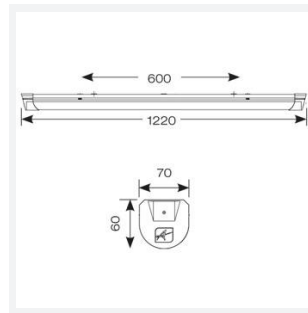

PRODUCT FEATURES

- High performance, multi-wattage LED CCT batten suitable for industrial and multi-purpose applications
- High efficiency up to 140 lm/W
- Excellent light uniformity through high transmittance polycarbonate diffuser
- Innovative spring clip gear tray release aids fast and easy installation
- Selectable CCT between 3000K, 4000K and 5700K
- Power selectable; offering high and low output option in each length
- Instant light output with unlimited switching
- Self-test, lithium emergency option

GENERAL INFORMATION	
Wattage	18W - 31W
Lumens Delivered	2500lm - 4300lm (4000K)
Lm/W	140lm/W
Beam Angle	105/140
CRI	80
CCT	3000/4000/5700K
Input	220/240V
Operating Temp	5°C - 40°C
SDCM	6
UGR	24
Product Weight without Packaging	1.62 kg

TECHNICAL INFORMATION	
Light Source	LED
Colour / Finish	White
IP Rating	IP20
Class Protection	1
Internal / External	Internal
Surface / Recessed / Suspended	Ceiling, Suspended
Lumen Depreciation	L80 54,000h
Warranty (Years)	5
CE Mark	Yes
Height	70 mm