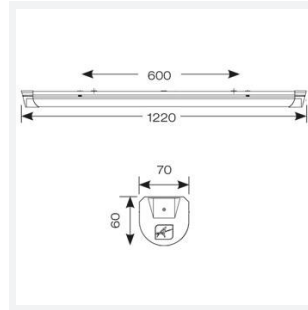

Topline EVO

Category	Battens and Weatherproofs
Application	Ancillary, Commercial, Education, Healthcare, Industrial, Retail
Specification	Performance

Code: ATLEVO4/DD3/DM3

- High performance, multi-wattage LED CCT batten suitable for industrial and multi-purpose applications
- High efficiency up to 140 lm/W
- Excellent light uniformity through high transmittance polycarbonate diffuser
- Innovative spring clip gear tray release aids fast and easy installation
- Selectable CCT between 3000K, 4000K and 5700K
- Power selectable; offering high and low output option in each length
- Instant light output with unlimited switching
- Self-test, lithium emergency option

GENERAL INFORMATION	
Wattage	18W - 31W
Lumens Delivered	2500lm - 4300lm (4000K)
Lm/W	140lm/W
Beam Angle	105/140
CRI	80
CCT	3000/4000/5700K
Input	220-240V
Operating Temp	5°C - 40°C
SDCM	6
UGR	24

TECHNICAL INFORMATION	
Light Source	LED
Colour / Finish	White
IP Rating	IP20
Class Protection	1
Internal / External	Internal
Surface / Recessed / Suspended	Ceiling, Suspended
Lumen Depreciation	L80 54,000h
Warranty (Years)	5
CE Mark	Yes
Height	70 mm