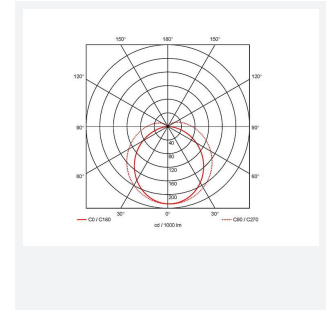

Topline EVO

Category	Battens and Weatherproofs
Application	Ancillary, Commercial, Education, Healthcare, Industrial, Retail
Specification	Performance

Code: ATLEVO4/DD3/DM3

- High performance, multi-wattage LED CCT batten suitable for industrial and multi-purpose applications
- High efficiency up to 140 lm/W
- Excellent light uniformity through high transmittance polycarbonate diffuser
- Innovative spring clip gear tray release aids fast and easy installation
- Selectable CCT between 3000K, 4000K and 5700K
- Power selectable; offering high and low output option in each length
- Instant light output with unlimited switching
- Self-test, lithium emergency option

GENERAL INFORMATION	
Wattage	18W - 31W
Lumens Delivered	2500lm - 4300lm (4000K)
Lm/W	140lm/W
Beam Angle	105/140
CRI	80
CCT	3000/4000/5700K
Input	220-240V
Operating Temp	5°C - 40°C
SDCM	6
UGR	24

TECHNICAL INFORMATION	
Light Source	LED
Colour / Finish	White
IP Rating	IP20
Class Protection	1
Internal / External	Internal
Surface / Recessed / Suspended	Ceiling, Suspended
Lumen Depreciation	L80 54,000h
Warranty (Years)	5
CE Mark	Yes
Height	70 mm