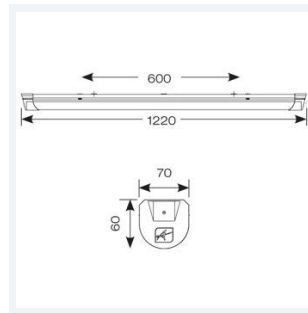

Topline EVO

Topline EVO CCT Multi Wattage 1200mm DALI
Code: ATLEVO4/DD3/DM3

Category	Battens and Weatherproofs
Application	Ancillary, Commercial, Education, Healthcare, Industrial, Retail
Specification	Performance

PRODUCT FEATURES

- High performance, multi-wattage LED CCT batten suitable for industrial and multi-purpose applications
- High efficiency up to 140 lm/W
- Excellent light uniformity through high transmittance polycarbonate diffuser
- Innovative spring clip gear tray release aids fast and easy installation
- Selectable CCT between 3000K, 4000K and 5700K
- Power selectable; offering high and low output option in each length
- Instant light output with unlimited switching
- Self-test, lithium emergency option

GENERAL INFORMATION	
Wattage	18W - 31W
Lumens Delivered	2500lm - 4300lm (4000K)
Lm/W	140lm/W
Beam Angle	105/140
CRI	80
CCT	3000/4000/5700K
Input	220/240V
Operating Temp	5°C - 40°C
SDCM	6
UGR	24

TECHNICAL INFORMATION	
Light Source	LED
Colour / Finish	White
IP Rating	IP20
Class Protection	1
Internal / External	Internal
Surface / Recessed / Suspended	Ceiling, Suspended
Lumen Depreciation	L80 54,000h
Warranty (Years)	5
CE Mark	Yes
Height	70 mm