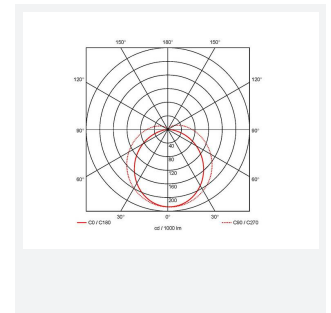

Topline EVO

Topline EVO CCT Multi Wattage 1200mm DALI
Code: ATLEVO4/DD3/DM3

Category	Battens and Weatherproofs
Application	Ancillary, Commercial, Education, Healthcare, Industrial, Retail
Specification	Performance

PRODUCT FEATURES

- High performance, multi-wattage LED CCT batten suitable for industrial and multi-purpose applications
- High efficiency up to 140 lm/W
- Excellent light uniformity through high transmittance polycarbonate diffuser
- Innovative spring clip gear tray release aids fast and easy installation
- Selectable CCT between 3000K, 4000K and 5700K
- Power selectable; offering high and low output option in each length
- Instant light output with unlimited switching
- Self-test, lithium emergency option

GENERAL INFORMATION	
Wattage	18W - 31W
Lumens Delivered	2500lm - 4300lm (4000K)
Lm/W	140lm/W
Beam Angle	105/140
CRI	80
CCT	3000/4000/5700K
Input	220/240V
Operating Temp	5°C - 40°C
SDCM	6
UGR	24

TECHNICAL INFORMATION	
Light Source	LED
Colour / Finish	White
IP Rating	IP20
Class Protection	1
Internal / External	Internal
Surface / Recessed / Suspended	Ceiling, Suspended
Lumen Depreciation	L80 54,000h
Warranty (Years)	5
CE Mark	Yes
Height	70 mm