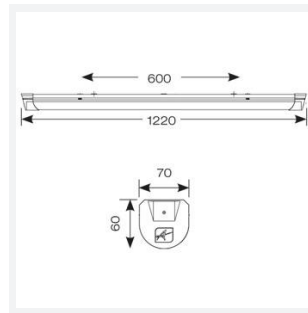

# Topline EVO

Topline EVO CCT Multi Wattage 1200mm Switch  
Code: ATLEVO4/DD1

Category	Battens and Weatherproofs
Application	Ancillary, Commercial, Education, Healthcare, Industrial, Retail
Specification	Performance

GENERAL INFORMATION	
Wattage	18W - 31W
Lumens Delivered	2500lm - 4300lm (4000K)
Lm/W	140lm/W
Beam Angle	105/140
CRI	80
CCT	3000/4000/5700K
Input	220-240V
Operating Temp	-10°C - 40°C
SDCM	6
UGR	24
Product Weight without Packaging	1.42 kg

TECHNICAL INFORMATION	
Light Source	LED
Colour / Finish	White
IP Rating	IP20
Class Protection	1
Internal / External	Internal
Surface / Recessed / Suspended	Ceiling, Suspended
Lumen Depreciation	L80 54,000h
Warranty (Years)	5
CE Mark	Yes
Height	70 mm