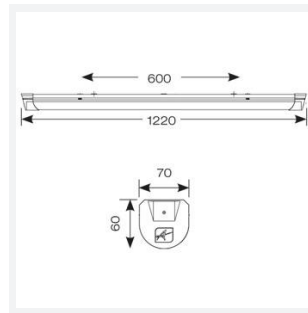

Topline EVO

Topline EVO CCT Multi Wattage 1200mm Switch
Code: ATLEVO4/DD1

| | |
|---------------|--|
| Category | Battens and Weatherproofs |
| Application | Ancillary, Commercial, Education, Healthcare, Industrial, Retail |
| Specification | Performance |

| GENERAL INFORMATION | |
|----------------------------------|-------------------------|
| Wattage | 18W - 31W |
| Lumens Delivered | 2500lm - 4300lm (4000K) |
| Lm/W | 140lm/W |
| Beam Angle | 105/140 |
| CRI | 80 |
| CCT | 3000/4000/5700K |
| Input | 220/240V |
| Operating Temp | -10°C - 40°C |
| SDCM | 6 |
| UGR | 24 |
| Product Weight without Packaging | 1.42 kg |

| TECHNICAL INFORMATION | |
|--------------------------------|--------------------|
| Light Source | LED |
| Colour / Finish | White |
| IP Rating | IP20 |
| Class Protection | 1 |
| Internal / External | Internal |
| Surface / Recessed / Suspended | Ceiling, Suspended |
| Lumen Depreciation | L80 54,000h |
| Warranty (Years) | 5 |
| CE Mark | Yes |
| Height | 70 mm |