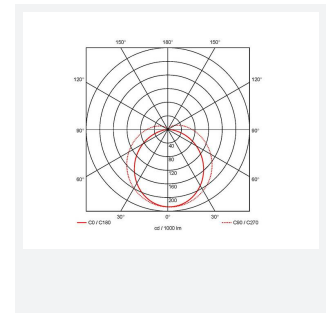

# Topline EVO

Topline EVO CCT Multi Wattage 1200mm Switch  
Code: ATLEVO4/DD1

Category	Battens and Weatherproofs
Application	Ancillary, Commercial, Education, Healthcare, Industrial, Retail
Specification	Performance

## PRODUCT FEATURES

- High performance, multi-wattage LED CCT batten suitable for industrial and multi-purpose applications
- High efficiency up to 140 lm/W
- Excellent light uniformity through high transmittance polycarbonate diffuser
- Innovative spring clip gear tray release aids fast and easy installation
- Selectable CCT between 3000K, 4000K and 5700K
- Power selectable; offering high and low output option in each length
- Instant light output with unlimited switching
- Self-test, lithium emergency option

GENERAL INFORMATION	
Wattage	18W - 31W
Lumens Delivered	2500lm - 4300lm (4000K)
Lm/W	140lm/W
Beam Angle	105/140
CRI	80
CCT	3000/4000/5700K
Input	220-240V
Operating Temp	-10°C - 40°C
SDCM	6
UGR	24
Product Weight without Packaging	1.42 kg

TECHNICAL INFORMATION	
Light Source	LED
Colour / Finish	White
IP Rating	IP20
Class Protection	1
Internal / External	Internal
Surface / Recessed / Suspended	Ceiling, Suspended
Lumen Depreciation	L80 54,000h
Warranty (Years)	5
CE Mark	Yes
Height	70 mm