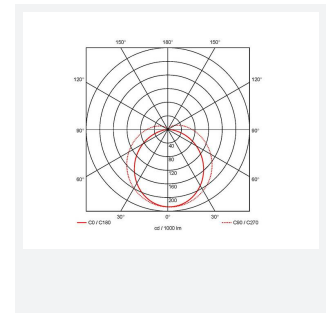

Topline EVO

Topline EVO CCT Multi Wattage 1200mm Switch
Code: ATLEVO4/DD1

| | |
|---------------|--|
| Category | Battens and Weatherproofs |
| Application | Ancillary, Commercial, Education, Healthcare, Industrial, Retail |
| Specification | Performance |

PRODUCT FEATURES

- High performance, multi-wattage LED CCT batten suitable for industrial and multi-purpose applications
- High efficiency up to 140 lm/W
- Excellent light uniformity through high transmittance polycarbonate diffuser
- Innovative spring clip gear tray release aids fast and easy installation
- Selectable CCT between 3000K, 4000K and 5700K
- Power selectable; offering high and low output option in each length
- Instant light output with unlimited switching
- Self-test, lithium emergency option

| GENERAL INFORMATION | |
|----------------------------------|-------------------------|
| Wattage | 18W - 31W |
| Lumens Delivered | 2500lm - 4300lm (4000K) |
| Lm/W | 140lm/W |
| Beam Angle | 105/140 |
| CRI | 80 |
| CCT | 3000/4000/5700K |
| Input | 220/240V |
| Operating Temp | -10°C - 40°C |
| SDCM | 6 |
| UGR | 24 |
| Product Weight without Packaging | 1.42 kg |

| TECHNICAL INFORMATION | |
|--------------------------------|--------------------|
| Light Source | LED |
| Colour / Finish | White |
| IP Rating | IP20 |
| Class Protection | 1 |
| Internal / External | Internal |
| Surface / Recessed / Suspended | Ceiling, Suspended |
| Lumen Depreciation | L80 54,000h |
| Warranty (Years) | 5 |
| CE Mark | Yes |
| Height | 70 mm |