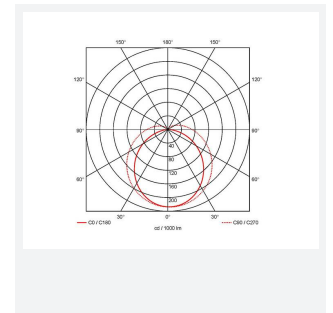

# Topline EVO

Topline EVO CCT Multi Wattage 1200mm Switch  
Code: ATLEVO4/DD1/SM3

Category	Battens and Weatherproofs
Application	Ancillary, Commercial, Education, Healthcare, Industrial, Retail
Specification	Performance

## PRODUCT FEATURES

- High performance, multi-wattage LED CCT batten suitable for industrial and multi-purpose applications
- High efficiency up to 140 lm/W
- Excellent light uniformity through high transmittance polycarbonate diffuser
- Innovative spring clip gear tray release aids fast and easy installation
- Selectable CCT between 3000K, 4000K and 5700K
- Power selectable; offering high and low output option in each length
- Instant light output with unlimited switching
- Self-test, lithium emergency option

GENERAL INFORMATION	
Wattage	18W - 31W
Lumens Delivered	2500lm - 4300lm (4000K)
Lm/W	140lm/W
Beam Angle	105/140
CRI	80
CCT	3000/4000/5700K
Input	220-240V
Operating Temp	5°C - 40°C
SDCM	6
UGR	24
Product Weight without Packaging	1.62 kg

TECHNICAL INFORMATION	
Light Source	LED
Colour / Finish	White
IP Rating	IP20
Class Protection	1
Internal / External	Internal
Surface / Recessed / Suspended	Ceiling, Suspended
Lumen Depreciation	L80 54,000h
Warranty (Years)	5
CE Mark	Yes
Height	70 mm