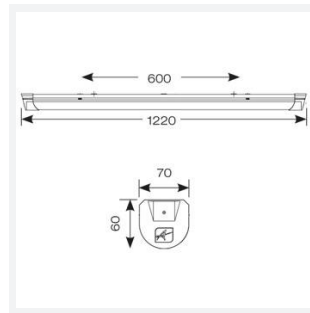

# Topline EVO

Topline EVO CCT Multi Wattage 1200mm Switch  
Code: ATLEVO4/DD1/SM3

Category	Battens and Weatherproofs
Application	Ancillary, Commercial, Education, Healthcare, Industrial, Retail
Specification	Performance

GENERAL INFORMATION	
Wattage	18W - 31W
Lumens Delivered	2500lm - 4300lm (4000K)
Lm/W	140lm/W
Beam Angle	105/140
CRI	80
CCT	3000/4000/5700K
Input	220/240V
Operating Temp	5°C - 40°C
SDCM	6
UGR	24
Product Weight without Packaging	1.62 kg

TECHNICAL INFORMATION	
Light Source	LED
Colour / Finish	White
IP Rating	IP20
Class Protection	1
Internal / External	Internal
Surface / Recessed / Suspended	Ceiling, Suspended
Lumen Depreciation	L80 54,000h
Warranty (Years)	5
CE Mark	Yes
Height	70 mm