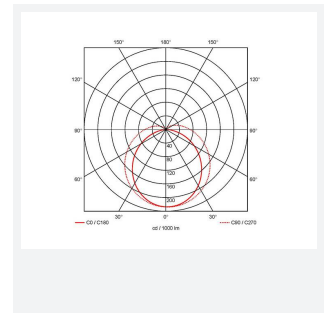

# Topline EVO

Topline EVO CCT Multi Wattage 1200mm Switch  
Code: ATLEVO4/DD1/SM3

Category	Battens and Weatherproofs
Application	Ancillary, Commercial, Education, Healthcare, Industrial, Retail
Specification	Performance

## PRODUCT FEATURES

- High performance, multi-wattage LED CCT batten suitable for industrial and multi-purpose applications
- High efficiency up to 140 lm/W
- Excellent light uniformity through high transmittance polycarbonate diffuser
- Innovative spring clip gear tray release aids fast and easy installation
- Selectable CCT between 3000K, 4000K and 5700K
- Power selectable; offering high and low output option in each length
- Instant light output with unlimited switching
- Self-test, lithium emergency option

GENERAL INFORMATION	
Wattage	18W - 31W
Lumens Delivered	2500lm - 4300lm (4000K)
Lm/W	140lm/W
Beam Angle	105/140
CRI	80
CCT	3000/4000/5700K
Input	220/240V
Operating Temp	5°C - 40°C
SDCM	6
UGR	24
Product Weight without Packaging	1.62 kg

TECHNICAL INFORMATION	
Light Source	LED
Colour / Finish	White
IP Rating	IP20
Class Protection	1
Internal / External	Internal
Surface / Recessed / Suspended	Ceiling, Suspended
Lumen Depreciation	L80 54,000h
Warranty (Years)	5
CE Mark	Yes
Height	70 mm