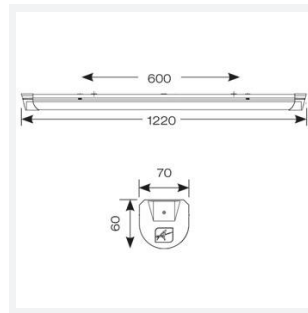

# Topline EVO

Topline EVO CCT Multi Wattage 1200mm Switch  
Code: ATLEVO4/DD1/SM3

Category	Battens and Weatherproofs
Application	Ancillary, Commercial, Education, Healthcare, Industrial, Retail
Specification	Performance

GENERAL INFORMATION	
Wattage	18W - 31W
Lumens Delivered	2500lm - 4300lm (4000K)
Lm/W	140lm/W
Beam Angle	105/140
CRI	80
CCT	3000/4000/5700K
Input	220-240V
Operating Temp	5°C - 40°C
SDCM	6
UGR	24
Product Weight without Packaging	1.62 kg

TECHNICAL INFORMATION	
Light Source	LED
Colour / Finish	White
IP Rating	IP20
Class Protection	1
Internal / External	Internal
Surface / Recessed / Suspended	Ceiling, Suspended
Lumen Depreciation	L80 54,000h
Warranty (Years)	5
CE Mark	Yes
Height	70 mm