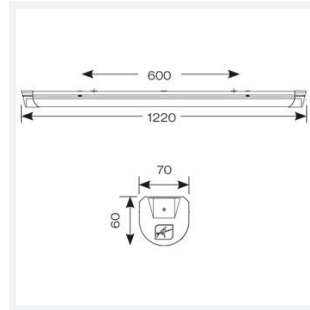

Topline EVO

Category	Battens and Weatherproofs
Application	Ancillary, Commercial, Education, Healthcare, Industrial, Retail
Specification	Performance

Code: ATLEVO4/DD1/DM3

- High performance, multi-wattage LED CCT batten suitable for industrial and multi-purpose applications
- High efficiency up to 140 lm/W
- Excellent light uniformity through high transmittance polycarbonate diffuser
- Innovative spring clip gear tray release aids fast and easy installation
- Selectable CCT between 3000K, 4000K and 5700K
- Power selectable; offering high and low output option in each length
- Instant light output with unlimited switching
- Self-test, lithium emergency option

GENERAL INFORMATION	
Wattage	18W - 31W
Lumens Delivered	2500lm - 4300lm (4000K)
Lm/W	140lm/W
Beam Angle	105/140
CRI	80
CCT	3000/4000/5700K
Input	220-240V
Operating Temp	5°C - 40°C
SDCM	6
UGR	24

TECHNICAL INFORMATION	
Light Source	LED
Colour / Finish	White
IP Rating	IP20
Class Protection	1
Internal / External	Internal
Surface / Recessed / Suspended	Ceiling, Suspended
Lumen Depreciation	L80 54,000h
Warranty (Years)	5
CE Mark	Yes
Height	70 mm