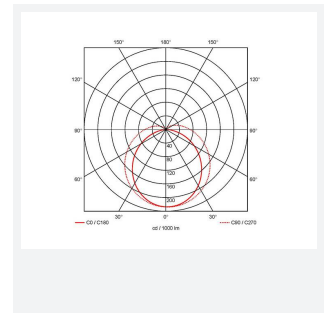

Topline EVO

Topline EVO CCT Multi Wattage 1200mm Switch
Code: ATLEVO4/DD1/DM3

Category	Battens and Weatherproofs
Application	Ancillary, Commercial, Education, Healthcare, Industrial, Retail
Specification	Performance

PRODUCT FEATURES

- High performance, multi-wattage LED CCT batten suitable for industrial and multi-purpose applications
- High efficiency up to 140 lm/W
- Excellent light uniformity through high transmittance polycarbonate diffuser
- Innovative spring clip gear tray release aids fast and easy installation
- Selectable CCT between 3000K, 4000K and 5700K
- Power selectable; offering high and low output option in each length
- Instant light output with unlimited switching
- Self-test, lithium emergency option

GENERAL INFORMATION	
Wattage	18W - 31W
Lumens Delivered	2500lm - 4300lm (4000K)
Lm/W	140lm/W
Beam Angle	105/140
CRI	80
CCT	3000/4000/5700K
Input	220/240V
Operating Temp	5°C - 40°C
SDCM	6
UGR	24

TECHNICAL INFORMATION	
Light Source	LED
Colour / Finish	White
IP Rating	IP20
Class Protection	1
Internal / External	Internal
Surface / Recessed / Suspended	Ceiling, Suspended
Lumen Depreciation	L80 54,000h
Warranty (Years)	5
CE Mark	Yes
Height	70 mm