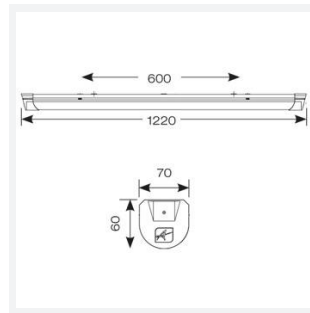

Topline EVO

Topline EVO CCT Multi Wattage 1200mm Switch
Code: ATLEVO4/DD1/DM3

Category	Battens and Weatherproofs
Application	Ancillary, Commercial, Education, Healthcare, Industrial, Retail
Specification	Performance

PRODUCT FEATURES

- High performance, multi-wattage LED CCT batten suitable for industrial and multi-purpose applications
- High efficiency up to 140 lm/W
- Excellent light uniformity through high transmittance polycarbonate diffuser
- Innovative spring clip gear tray release aids fast and easy installation
- Selectable CCT between 3000K, 4000K and 5700K
- Power selectable; offering high and low output option in each length
- Instant light output with unlimited switching
- Self-test, lithium emergency option

GENERAL INFORMATION	
Wattage	18W - 31W
Lumens Delivered	2500lm - 4300lm (4000K)
Lm/W	140lm/W
Beam Angle	105/140
CRI	80
CCT	3000/4000/5700K
Input	220/240V
Operating Temp	5°C - 40°C
SDCM	6
UGR	24

TECHNICAL INFORMATION	
Light Source	LED
Colour / Finish	White
IP Rating	IP20
Class Protection	1
Internal / External	Internal
Surface / Recessed / Suspended	Ceiling, Suspended
Lumen Depreciation	L80 54,000h
Warranty (Years)	5
CE Mark	Yes
Height	70 mm