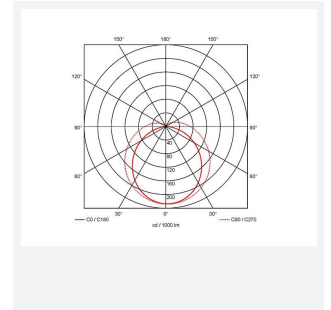

Topline EVO

Category	Battens and Weatherproofs
Application	Ancillary, Commercial, Education, Healthcare, Industrial, Retail
Specification	Performance

Code: ATLEVO4/DD1/DM3

- High performance, multi-wattage LED CCT batten suitable for industrial and multi-purpose applications
- High efficiency up to 140 lm/W
- Excellent light uniformity through high transmittance polycarbonate diffuser
- Innovative spring clip gear tray release aids fast and easy installation
- Selectable CCT between 3000K, 4000K and 5700K
- Power selectable; offering high and low output option in each length
- Instant light output with unlimited switching
- Self-test, lithium emergency option

GENERAL INFORMATION	
Wattage	18W - 31W
Lumens Delivered	2500lm - 4300lm (4000K)
Lm/W	140lm/W
Beam Angle	105/140
CRI	80
CCT	3000/4000/5700K
Input	220-240V
Operating Temp	5°C - 40°C
SDCM	6
UGR	24

TECHNICAL INFORMATION	
Light Source	LED
Colour / Finish	White
IP Rating	IP20
Class Protection	1
Internal / External	Internal
Surface / Recessed / Suspended	Ceiling, Suspended
Lumen Depreciation	L80 54,000h
Warranty (Years)	5
CE Mark	Yes
Height	70 mm