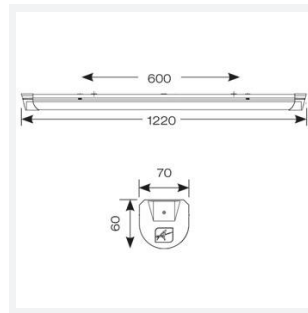

Topline EVO

Topline EVO CCT Multi Wattage 1200mm Corridor
Code: ATLEVO4/CF

Category	Battens and Weatherproofs
Application	Ancillary, Commercial, Education, Healthcare, Industrial, Retail
Specification	Performance

GENERAL INFORMATION	
Wattage	31W
Lumens Delivered	2500lm - 4300lm (4000K)
Lm/W	140lm/W
Beam Angle	105/140
CRI	80
CCT	3000/4000/5700K
Input	220-240V
Operating Temp	-10°C - 40°C
SDCM	6
UGR	24
Product Weight without Packaging	1.62 kg

TECHNICAL INFORMATION	
Light Source	LED
Colour / Finish	White
IP Rating	IP20
Class Protection	1
Internal / External	Internal
Surface / Recessed / Suspended	Ceiling, Suspended
Lumen Depreciation	L80 54,000h
Warranty (Years)	5
CE Mark	Yes
Height	70 mm