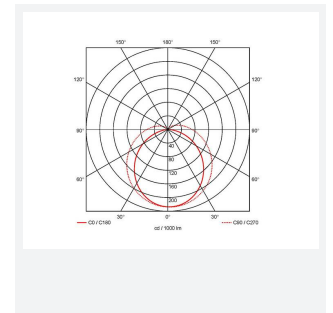

Topline EVO

Topline EVO CCT Multi Wattage 1200mm Corridor
Code: ATLEVO4/CF

Category	Battens and Weatherproofs
Application	Ancillary, Commercial, Education, Healthcare, Industrial, Retail
Specification	Performance

PRODUCT FEATURES

- High performance, multi-wattage LED CCT batten suitable for industrial and multi-purpose applications
- High efficiency up to 140 lm/W
- Excellent light uniformity through high transmittance polycarbonate diffuser
- Innovative spring clip gear tray release aids fast and easy installation
- Selectable CCT between 3000K, 4000K and 5700K
- Power selectable; offering high and low output option in each length
- Instant light output with unlimited switching
- Self-test, lithium emergency option

GENERAL INFORMATION	
Wattage	31W
Lumens Delivered	2500lm - 4300lm (4000K)
Lm/W	140lm/W
Beam Angle	105/140
CRI	80
CCT	3000/4000/5700K
Input	220-240V
Operating Temp	-10°C - 40°C
SDCM	6
UGR	24
Product Weight without Packaging	1.62 kg

TECHNICAL INFORMATION	
Light Source	LED
Colour / Finish	White
IP Rating	IP20
Class Protection	1
Internal / External	Internal
Surface / Recessed / Suspended	Ceiling, Suspended
Lumen Depreciation	L80 54,000h
Warranty (Years)	5
CE Mark	Yes
Height	70 mm