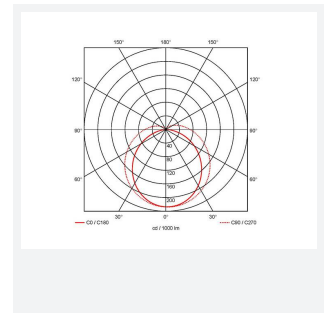

Topline EVO

Topline EVO CCT Multi Wattage 1200mm Corridor
Code: ATLEVO4/CF

Category	Battens and Weatherproofs
Application	Ancillary, Commercial, Education, Healthcare, Industrial, Retail
Specification	Performance

PRODUCT FEATURES

- High performance, multi-wattage LED CCT batten suitable for industrial and multi-purpose applications
- High efficiency up to 140 lm/W
- Excellent light uniformity through high transmittance polycarbonate diffuser
- Innovative spring clip gear tray release aids fast and easy installation
- Selectable CCT between 3000K, 4000K and 5700K
- Power selectable; offering high and low output option in each length
- Instant light output with unlimited switching
- Self-test, lithium emergency option

GENERAL INFORMATION	
Wattage	18W - 31W
Lumens Delivered	2500lm - 4300lm (4000K)
Lm/W	140lm/W
Beam Angle	105/140
CRI	80
CCT	3000/4000/5700K
Input	220-240V
Operating Temp	-10°C - 40°C
SDCM	6
UGR	24
Product Weight without Packaging	1.62 kg

TECHNICAL INFORMATION	
Light Source	LED
Colour / Finish	White
IP Rating	IP20
Class Protection	1
Internal / External	Internal
Surface / Recessed / Suspended	Ceiling, Suspended
Lumen Depreciation	L80 54,000h
Warranty (Years)	5
CE Mark	Yes
Height	70 mm