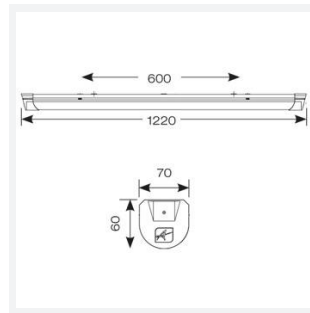

Topline EVO

Topline EVO CCT Multi Wattage 1200mm Corridor
Code: ATLEVO4/CF

Category	Battens and Weatherproofs
Application	Ancillary, Commercial, Education, Healthcare, Industrial, Retail
Specification	Performance

GENERAL INFORMATION	
Wattage	18W - 31W
Lumens Delivered	2500lm - 4300lm (4000K)
Lm/W	140lm/W
Beam Angle	105/140
CRI	80
CCT	3000/4000/5700K
Input	220-240V
Operating Temp	-10°C - 40°C
SDCM	6
UGR	24
Product Weight without Packaging	1.62 kg

TECHNICAL INFORMATION	
Light Source	LED
Colour / Finish	White
IP Rating	IP20
Class Protection	1
Internal / External	Internal
Surface / Recessed / Suspended	Ceiling, Suspended
Lumen Depreciation	L80 54,000h
Warranty (Years)	5
CE Mark	Yes
Height	70 mm