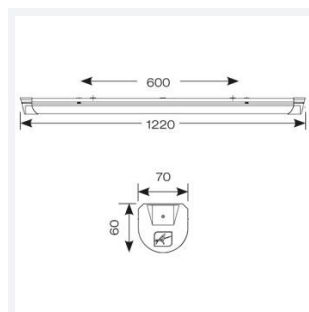

Topline EVO

Topline EVO CCT Multi Wattage 1200mm Corridor
Code: ATLEVO4/CF

Category	Battens and Weatherproofs
Application	Ancillary, Commercial, Education, Healthcare, Industrial, Retail
Specification	Performance

GENERAL INFORMATION

Wattage	18W - 31W
Lumens Delivered	2500lm - 4300lm (4000K)
Lm/W	140lm/W
Beam Angle	105/140
CRI	80
CCT	3000/4000/5700K
Input	220/240V
Operating Temp	-10°C - 40°C
SDCM	6
UGR	24
Product Weight without Packaging	1.62 kg

TECHNICAL INFORMATION

Light Source	LED
Colour / Finish	White
IP Rating	IP20
Class Protection	1
Internal / External	Internal
Surface / Recessed / Suspended	Ceiling, Suspended
Lumen Depreciation	L80 54,000h
Warranty (Years)	5
CE Mark	Yes
Height	70 mm