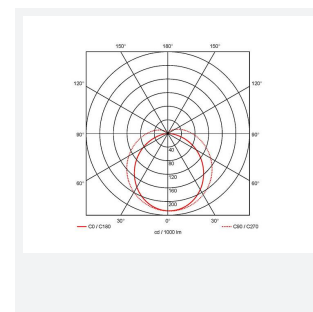

Topline EVO

Topline EVO CCT Multi Wattage 1200mm Corridor
Code: ATLEVO4/CF

Category	Battens and Weatherproofs
Application	Ancillary, Commercial, Education, Healthcare, Industrial, Retail
Specification	Performance

PRODUCT FEATURES

- High performance, multi-wattage LED CCT batten suitable for industrial and multi-purpose applications
- High efficiency up to 140 lm/W
- Excellent light uniformity through high transmittance polycarbonate diffuser
- Innovative spring clip gear tray release aids fast and easy installation
- Selectable CCT between 3000K, 4000K and 5700K
- Power selectable; offering high and low output option in each length
- Instant light output with unlimited switching
- Self-test, lithium emergency option

GENERAL INFORMATION

Wattage	18W - 31W
Lumens Delivered	2500lm - 4300lm (4000K)
Lm/W	140lm/W
Beam Angle	105/140
CRI	80
CCT	3000/4000/5700K
Input	220/240V
Operating Temp	-10°C - 40°C
SDCM	6
UGR	24
Product Weight without Packaging	1.62 kg

TECHNICAL INFORMATION

Light Source	LED
Colour / Finish	White
IP Rating	IP20
Class Protection	1
Internal / External	Internal
Surface / Recessed / Suspended	Ceiling, Suspended
Lumen Depreciation	L80 54,000h
Warranty (Years)	5
CE Mark	Yes
Height	70 mm