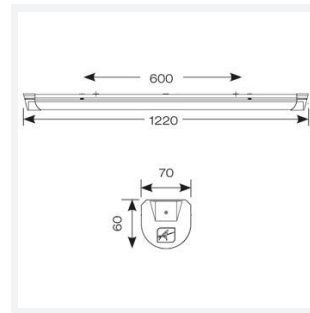

Topline EVO

Topline EVO CCT Multi Wattage 1200mm Corridor
Code: ATLEVO4/CF/SM3

Category	Battens and Weatherproofs
Application	Ancillary, Commercial, Education, Healthcare, Industrial, Retail
Specification	Performance

GENERAL INFORMATION	
Wattage	18W - 31W
Lumens Delivered	2500lm - 4300lm (4000K)
Lm/W	140lm/W
Beam Angle	105/140
CRI	80
CCT	3000/4000/5700K
Input	220-240V
Operating Temp	5°C - 40°C
SDCM	6
UGR	24
Product Weight without Packaging	1.42 kg

TECHNICAL INFORMATION	
Light Source	LED
Colour / Finish	White
IP Rating	IP20
Class Protection	1
Internal / External	Internal
Surface / Recessed / Suspended	Ceiling, Suspended
Lumen Depreciation	L80 54,000h
Warranty (Years)	5
CE Mark	Yes
Height	70 mm