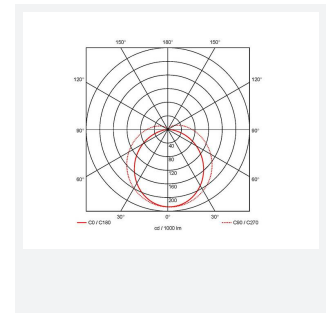

Topline EVO

Topline EVO CCT Multi Wattage 1200mm Corridor
Code: ATLEVO4/CF/SM3

Category	Battens and Weatherproofs
Application	Ancillary, Commercial, Education, Healthcare, Industrial, Retail
Specification	Performance

PRODUCT FEATURES

- High performance, multi-wattage LED CCT batten suitable for industrial and multi-purpose applications
- High efficiency up to 140 lm/W
- Excellent light uniformity through high transmittance polycarbonate diffuser
- Innovative spring clip gear tray release aids fast and easy installation
- Selectable CCT between 3000K, 4000K and 5700K
- Power selectable; offering high and low output option in each length
- Instant light output with unlimited switching
- Self-test, lithium emergency option

GENERAL INFORMATION	
Wattage	18W - 31W
Lumens Delivered	2500lm - 4300lm (4000K)
Lm/W	140lm/W
Beam Angle	105/140
CRI	80
CCT	3000/4000/5700K
Input	220-240V
Operating Temp	5°C - 40°C
SDCM	6
UGR	24
Product Weight without Packaging	1.42 kg

TECHNICAL INFORMATION	
Light Source	LED
Colour / Finish	White
IP Rating	IP20
Class Protection	1
Internal / External	Internal
Surface / Recessed / Suspended	Ceiling, Suspended
Lumen Depreciation	L80 54,000h
Warranty (Years)	5
CE Mark	Yes
Height	70 mm