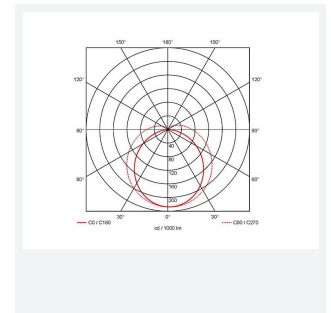

Topline EVO

Topline EVO CCT Multi Wattage 1200mm Corridor
Code: ATLEVO4/CF/SM3

Category	Battens and Weatherproofs
Application	Ancillary, Commercial, Education, Healthcare, Industrial, Retail
Specification	Performance

PRODUCT FEATURES

- High performance, multi-wattage LED CCT batten suitable for industrial and multi-purpose applications
- High efficiency up to 140 lm/W
- Excellent light uniformity through high transmittance polycarbonate diffuser
- Innovative spring clip gear tray release aids fast and easy installation
- Selectable CCT between 3000K, 4000K and 5700K
- Power selectable; offering high and low output option in each length
- Instant light output with unlimited switching
- Self-test, lithium emergency option

GENERAL INFORMATION	
Wattage	31W
Lumens Delivered	2500lm - 4300lm (4000K)
Lm/W	140lm/W
Beam Angle	105/140
CRI	80
CCT	3000/4000/5700K
Input	220-240V
Operating Temp	5°C - 40°C
SDCM	6
UGR	24
Product Weight without Packaging	1.42 kg

TECHNICAL INFORMATION	
Light Source	LED
Colour / Finish	White
IP Rating	IP20
Class Protection	1
Internal / External	Internal
Surface / Recessed / Suspended	Ceiling, Suspended
Lumen Depreciation	L80 54,000h
Warranty (Years)	5
CE Mark	Yes
Height	70 mm