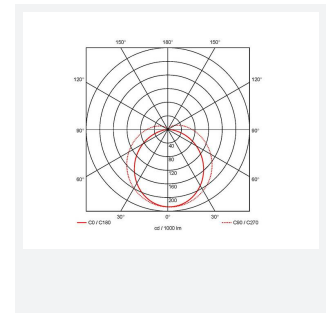

Topline EVO

Topline EVO CCT Multi Wattage 1200mm Corridor
Code: ATLEVO4/CF/SM3

| | |
|---------------|--|
| Category | Battens and Weatherproofs |
| Application | Ancillary, Commercial, Education, Healthcare, Industrial, Retail |
| Specification | Performance |

PRODUCT FEATURES

- High performance, multi-wattage LED CCT batten suitable for industrial and multi-purpose applications
- High efficiency up to 140 lm/W
- Excellent light uniformity through high transmittance polycarbonate diffuser
- Innovative spring clip gear tray release aids fast and easy installation
- Selectable CCT between 3000K, 4000K and 5700K
- Power selectable; offering high and low output option in each length
- Instant light output with unlimited switching
- Self-test, lithium emergency option

| GENERAL INFORMATION | |
|----------------------------------|-------------------------|
| Wattage | 18W - 31W |
| Lumens Delivered | 2500lm - 4300lm (4000K) |
| Lm/W | 140lm/W |
| Beam Angle | 105/140 |
| CRI | 80 |
| CCT | 3000/4000/5700K |
| Input | 220/240V |
| Operating Temp | 5°C - 40°C |
| SDCM | 6 |
| UGR | 24 |
| Product Weight without Packaging | 1.42 kg |

| TECHNICAL INFORMATION | |
|--------------------------------|--------------------|
| Light Source | LED |
| Colour / Finish | White |
| IP Rating | IP20 |
| Class Protection | 1 |
| Internal / External | Internal |
| Surface / Recessed / Suspended | Ceiling, Suspended |
| Lumen Depreciation | L80 54,000h |
| Warranty (Years) | 5 |
| CE Mark | Yes |
| Height | 70 mm |