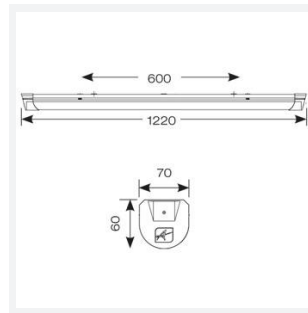

Topline EVO

Topline EVO CCT Multi Wattage 1200mm Corridor
Code: ATLEVO4/CF/SM3

| | |
|---------------|--|
| Category | Battens and Weatherproofs |
| Application | Ancillary, Commercial, Education, Healthcare, Industrial, Retail |
| Specification | Performance |

| GENERAL INFORMATION | |
|----------------------------------|-------------------------|
| Wattage | 18W - 31W |
| Lumens Delivered | 2500lm - 4300lm (4000K) |
| Lm/W | 140lm/W |
| Beam Angle | 105/140 |
| CRI | 80 |
| CCT | 3000/4000/5700K |
| Input | 220/240V |
| Operating Temp | 5°C - 40°C |
| SDCM | 6 |
| UGR | 24 |
| Product Weight without Packaging | 1.42 kg |

| TECHNICAL INFORMATION | |
|--------------------------------|--------------------|
| Light Source | LED |
| Colour / Finish | White |
| IP Rating | IP20 |
| Class Protection | 1 |
| Internal / External | Internal |
| Surface / Recessed / Suspended | Ceiling, Suspended |
| Lumen Depreciation | L80 54,000h |
| Warranty (Years) | 5 |
| CE Mark | Yes |
| Height | 70 mm |