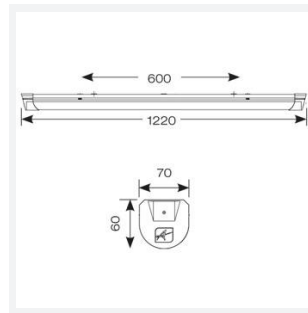

Topline EVO

Topline EVO CCT Multi Wattage 1200mm Corridor
Code: ATLEVO4/CF/SM3

Category	Battens and Weatherproofs
Application	Ancillary, Commercial, Education, Healthcare, Industrial, Retail
Specification	Performance

GENERAL INFORMATION	
Wattage	31W
Lumens Delivered	2500lm - 4300lm (4000K)
Lm/W	140lm/W
Beam Angle	105/140
CRI	80
CCT	3000/4000/5700K
Input	220-240V
Operating Temp	5°C - 40°C
SDCM	6
UGR	24
Product Weight without Packaging	1.42 kg

TECHNICAL INFORMATION	
Light Source	LED
Colour / Finish	White
IP Rating	IP20
Class Protection	1
Internal / External	Internal
Surface / Recessed / Suspended	Ceiling, Suspended
Lumen Depreciation	L80 54,000h
Warranty (Years)	5
CE Mark	Yes
Height	70 mm