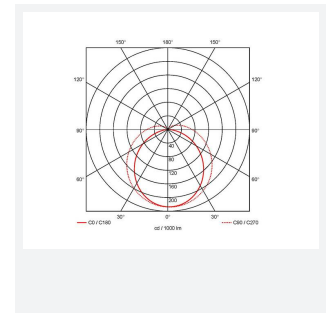

# Topline EVO

Topline EVO CCT Multi Wattage 1200mm Corridor  
Code: ATLEVO4/CF/DM3

Category	Battens and Weatherproofs
Application	Ancillary, Commercial, Education, Healthcare, Industrial, Retail
Specification	Performance

## PRODUCT FEATURES

- High performance, multi-wattage LED CCT batten suitable for industrial and multi-purpose applications
- High efficiency up to 140 lm/W
- Excellent light uniformity through high transmittance polycarbonate diffuser
- Innovative spring clip gear tray release aids fast and easy installation
- Selectable CCT between 3000K, 4000K and 5700K
- Power selectable; offering high and low output option in each length
- Instant light output with unlimited switching
- Self-test, lithium emergency option

GENERAL INFORMATION	
Wattage	18W - 31W
Lumens Delivered	2500lm - 4300lm (4000K)
Lm/W	140lm/W
Beam Angle	105/140
CRI	80
CCT	3000/4000/5700K
Input	220/240V
Operating Temp	5°C - 40°C
SDCM	6
UGR	24

TECHNICAL INFORMATION	
Light Source	LED
Colour / Finish	White
IP Rating	IP20
Class Protection	1
Internal / External	Internal
Surface / Recessed / Suspended	Ceiling, Suspended
Lumen Depreciation	L80 54,000h
Warranty (Years)	5
CE Mark	Yes
Height	70 mm