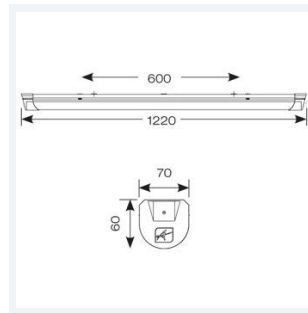

# Topline EVO

Topline EVO CCT Multi Wattage 1200mm Corridor  
Code: ATLEVO4/CF/DM3

Category	Battens and Weatherproofs
Application	Ancillary, Commercial, Education, Healthcare, Industrial, Retail
Specification	Performance

## PRODUCT FEATURES

- High performance, multi-wattage LED CCT batten suitable for industrial and multi-purpose applications
- High efficiency up to 140 lm/W
- Excellent light uniformity through high transmittance polycarbonate diffuser
- Innovative spring clip gear tray release aids fast and easy installation
- Selectable CCT between 3000K, 4000K and 5700K
- Power selectable; offering high and low output option in each length
- Instant light output with unlimited switching
- Self-test, lithium emergency option

GENERAL INFORMATION	
Wattage	18W - 31W
Lumens Delivered	2500lm - 4300lm (4000K)
Lm/W	140lm/W
Beam Angle	105/140
CRI	80
CCT	3000/4000/5700K
Input	220/240V
Operating Temp	5°C - 40°C
SDCM	6
UGR	24

TECHNICAL INFORMATION	
Light Source	LED
Colour / Finish	White
IP Rating	IP20
Class Protection	1
Internal / External	Internal
Surface / Recessed / Suspended	Ceiling, Suspended
Lumen Depreciation	L80 54,000h
Warranty (Years)	5
CE Mark	Yes
Height	70 mm