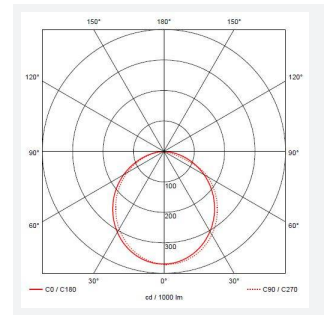

Tempo

Tempo Wall Light Cool White
Code: ATLED/WL

Category	Wall Lights
Application	Hospitality, Outdoor, Residential
Specification	Architectural

PRODUCT FEATURES

- Contemporary die-cast aluminium LED wall light suitable for residential and hospitality applications
- Standard and PIR options
- Available in 3000K and 4000K options
- Adjustable head to 90° for variable direction of light
- Graphite textured powder coat paint finish
- Non-dimmable

GENERAL INFORMATION	
Wattage	10W
Lumens Delivered	740lm
Lm/W	73lm/W
Beam Angle	110
CRI	80
CCT	4000K
Input	220/240V
Operating Temp	-20°C - 45°C
SDCM	6
Product Weight without Packaging	0.592 kg

TECHNICAL INFORMATION	
Light Source	LED
Colour / Finish	Graphite
IP Rating	IP54
Class Protection	1
Internal / External	External
Surface / Recessed / Suspended	Wall
Lumen Depreciation	L70 36,000h
Warranty (Years)	3
CE Mark	Yes
Height	203 mm