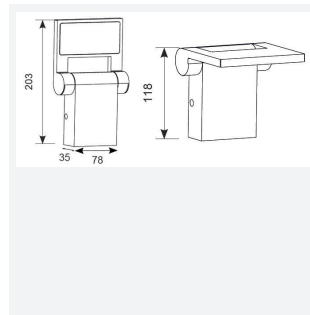

Tempo

Tempo Wall Light Cool White
Code: ATLED/WL

Category	Wall Lights
Application	Hospitality, Outdoor, Residential
Specification	Architectural

PRODUCT FEATURES

- Contemporary die-cast aluminium LED wall light suitable for residential and hospitality applications
- Standard and PIR options
- Available in 3000K and 4000K options
- Adjustable head to 90° for variable direction of light
- Graphite textured powder coat paint finish
- Non-dimmable

GENERAL INFORMATION	
Wattage	10W
Lumens Delivered	740lm
Lm/W	73lm/W
Beam Angle	110
CRI	80
CCT	4000K
Input	220/240V
Operating Temp	-20°C - 45°C
SDCM	6
Product Weight without Packaging	0.592 kg

TECHNICAL INFORMATION	
Light Source	LED
Colour / Finish	Graphite
IP Rating	IP54
Class Protection	1
Internal / External	External
Surface / Recessed / Suspended	Wall
Lumen Depreciation	L70 36,000h
Warranty (Years)	3
CE Mark	Yes
Height	203 mm