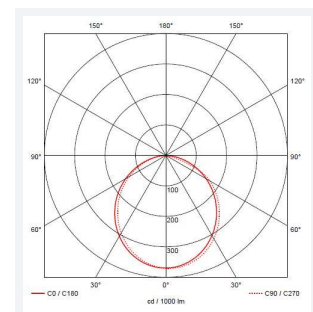

# Tempo

Tempo Wall Light Cool White  
Code: ATLED/WL

Category	Wall Lights
Application	Hospitality, Outdoor, Residential
Specification	Architectural

- Contemporary die-cast aluminium LED wall light suitable for residential and hospitality applications
- Standard and PIR options
- Available in 3000K and 4000K options
- Adjustable head to 90° for variable direction of light
- Graphite textured powder coat paint finish
- Non-dimmable

## GENERAL INFORMATION

Wattage	10W
Lumens Delivered	740lm
Lm/W	73lm/W
Beam Angle	110
CRI	80
CCT	4000K
Input	220-240V
Operating Temp	-20°C - 45°C
SDCM	6
Product Weight without Packaging	0.592 kg

## TECHNICAL INFORMATION

Light Source	LED
Colour / Finish	Graphite
IP Rating	IP54
Class Protection	1
Internal / External	External
Surface / Recessed / Suspended	Wall
Lumen Depreciation	L70 36,000h
Warranty (Years)	3
CE Mark	Yes
Height	203 mm