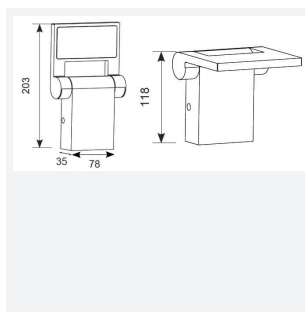

# Tempo

Tempo Wall Light Cool White  
Code: ATLED/WL

Category	Wall Lights
Application	Hospitality, Outdoor, Residential
Specification	Architectural

- Contemporary die-cast aluminium LED wall light suitable for residential and hospitality applications
- Standard and PIR options
- Available in 3000K and 4000K options
- Adjustable head to 90° for variable direction of light
- Graphite textured powder coat paint finish
- Non-dimmable

## GENERAL INFORMATION

Wattage	10W
Lumens Delivered	740lm
Lm/W	73lm/W
Beam Angle	110
CRI	80
CCT	4000K
Input	220-240V
Operating Temp	-20°C - 45°C
SDCM	6
Product Weight without Packaging	0.592 kg

## TECHNICAL INFORMATION

Light Source	LED
Colour / Finish	Graphite
IP Rating	IP54
Class Protection	1
Internal / External	External
Surface / Recessed / Suspended	Wall
Lumen Depreciation	L70 36,000h
Warranty (Years)	3
CE Mark	Yes
Height	203 mm