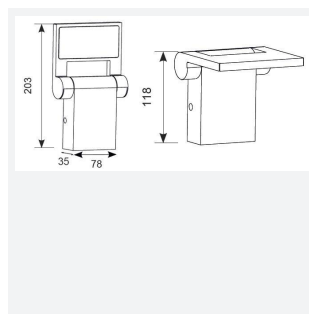

Tempo

Tempo Wall Light Warm White
Code: ATLED/WL/WW

Category	Wall Lights
Application	Hospitality, Outdoor, Residential
Specification	Architectural

PRODUCT FEATURES

- Contemporary die-cast aluminium LED wall light suitable for residential and hospitality applications
- Standard and PIR options
- Available in 3000K and 4000K options
- Adjustable head to 90° for variable direction of light
- Graphite textured powder coat paint finish
- Non-dimmable

GENERAL INFORMATION	
Wattage	10W
Lumens Delivered	680lm
Lm/W	64lm/W
Beam Angle	110
CRI	80
CCT	3000K
Input	220/240V
Operating Temp	-20°C - 45°C
SDCM	6
Product Weight without Packaging	0.602 kg

TECHNICAL INFORMATION	
Light Source	LED
Colour / Finish	Graphite
IP Rating	IP54
Class Protection	1
Internal / External	External
Surface / Recessed / Suspended	Wall
Lumen Depreciation	L70 36,000h
Warranty (Years)	3
CE Mark	Yes
Height	203 mm