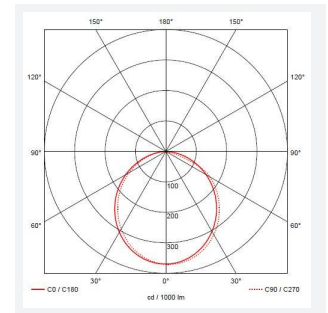

Tempo

Tempo Wall Light Warm White
Code: ATLED/WL/WW

Category	Wall Lights
Application	Hospitality, Outdoor, Residential
Specification	Architectural

- Contemporary die-cast aluminium LED wall light suitable for residential and hospitality applications
- Standard and PIR options
- Available in 3000K and 4000K options
- Adjustable head to 90° for variable direction of light
- Graphite textured powder coat paint finish
- Non-dimmable

GENERAL INFORMATION	
Wattage	10W
Lumens Delivered	680lm
Lm/W	64lm/W
Beam Angle	110
CRI	80
CCT	3000K
Input	220-240V
Operating Temp	-20°C - 45°C
SDCM	6
Product Weight without Packaging	0.602 kg

TECHNICAL INFORMATION	
Light Source	LED
Colour / Finish	Graphite
IP Rating	IP54
Class Protection	1
Internal / External	External
Surface / Recessed / Suspended	Wall
Lumen Depreciation	L70 36,000h
Warranty (Years)	3
CE Mark	Yes
Height	203 mm