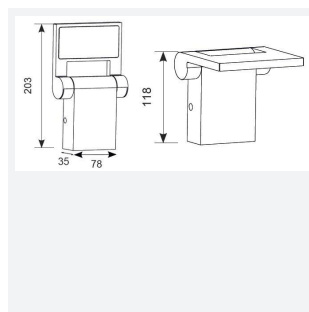

PRODUCT FEATURES

- Contemporary die-cast aluminium LED wall light suitable for residential and hospitality applications
- Standard and PIR options
- Available in 3000K and 4000K options
- Adjustable head to 90° for variable direction of light
- Graphite textured powder coat paint finish
- Non-dimmable

| GENERAL INFORMATION | |
|----------------------------------|--------------|
| Wattage | 10W |
| Lumens Delivered | 680lm |
| Lm/W | 64lm/W |
| Beam Angle | 110 |
| CRI | 80 |
| CCT | 3000K |
| Input | 220-240V |
| Operating Temp | -20°C - 45°C |
| SDCM | 6 |
| Product Weight without Packaging | 0.602 kg |

| TECHNICAL INFORMATION | |
|--------------------------------|-------------|
| Light Source | LED |
| Colour / Finish | Graphite |
| IP Rating | IP54 |
| Class Protection | 1 |
| Internal / External | External |
| Surface / Recessed / Suspended | Wall |
| Lumen Depreciation | L70 36,000h |
| Warranty (Years) | 3 |
| CE Mark | Yes |
| Height | 203 mm |