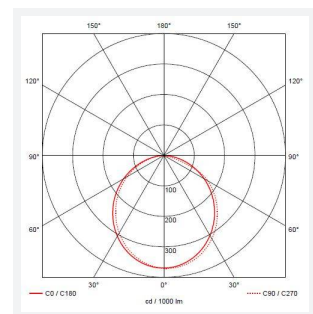

Tempo

Tempo Wall Light Warm White
Code: ATLED/WL/WW

Category	Wall Lights
Application	Hospitality, Outdoor, Residential
Specification	Architectural

PRODUCT FEATURES

- Contemporary die-cast aluminium LED wall light suitable for residential and hospitality applications
- Standard and PIR options
- Available in 3000K and 4000K options
- Adjustable head to 90° for variable direction of light
- Graphite textured powder coat paint finish
- Non-dimmable

GENERAL INFORMATION	
Wattage	10W
Lumens Delivered	680lm
Lm/W	64lm/W
Beam Angle	110
CRI	80
CCT	3000K
Input	220/240V
Operating Temp	-20°C - 45°C
SDCM	6
Product Weight without Packaging	0.602 kg

TECHNICAL INFORMATION	
Light Source	LED
Colour / Finish	Graphite
IP Rating	IP54
Class Protection	1
Internal / External	External
Surface / Recessed / Suspended	Wall
Lumen Depreciation	L70 36,000h
Warranty (Years)	3
CE Mark	Yes
Height	203 mm