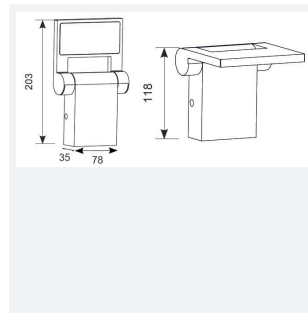

Tempo

Tempo Wall Light Warm White
Code: ATLED/WL/WW

Category	Wall Lights
Application	Hospitality, Outdoor, Residential
Specification	Architectural

- Contemporary die-cast aluminium LED wall light suitable for residential and hospitality applications
- Standard and PIR options
- Available in 3000K and 4000K options
- Adjustable head to 90° for variable direction of light
- Graphite textured powder coat paint finish
- Non-dimmable

GENERAL INFORMATION	
Wattage	10W
Lumens Delivered	680lm
Lm/W	64lm/W
Beam Angle	110
CRI	80
CCT	3000K
Input	220-240V
Operating Temp	-20°C - 45°C
SDCM	6
Product Weight without Packaging	0.602 kg

TECHNICAL INFORMATION	
Light Source	LED
Colour / Finish	Graphite
IP Rating	IP54
Class Protection	1
Internal / External	External
Surface / Recessed / Suspended	Wall
Lumen Depreciation	L70 36,000h
Warranty (Years)	3
CE Mark	Yes
Height	203 mm