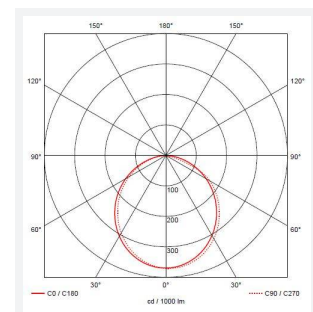

Tempo

Tempo Wall Light Warm White
Code: ATLED/WL/WW

| | |
|---------------|-----------------------------------|
| Category | Wall Lights |
| Application | Hospitality, Outdoor, Residential |
| Specification | Architectural |

| GENERAL INFORMATION | |
|----------------------------------|--------------|
| Wattage | 10W |
| Lumens Delivered | 680lm |
| Lm/W | 64lm/W |
| Beam Angle | 110 |
| CRI | 80 |
| CCT | 3000K |
| Input | 220-240V |
| Operating Temp | -20°C - 45°C |
| SDCM | 6 |
| Product Weight without Packaging | 0.602 kg |

| TECHNICAL INFORMATION | |
|--------------------------------|-------------|
| Light Source | LED |
| Colour / Finish | Graphite |
| IP Rating | IP54 |
| Class Protection | 1 |
| Internal / External | External |
| Surface / Recessed / Suspended | Wall |
| Lumen Depreciation | L70 36,000h |
| Warranty (Years) | 3 |
| CE Mark | Yes |
| Height | 203 mm |