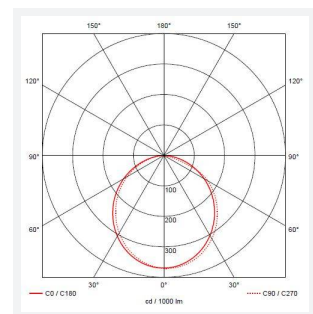

Tempo

Tempo Wall Light PIR Cool White
Code: ATLED/WL/PIR

Category	Wall Lights
Application	Hospitality, Outdoor, Residential
Specification	Architectural

PRODUCT FEATURES

- Contemporary die-cast aluminium LED wall light suitable for residential and hospitality applications
- Standard and PIR options
- Available in 3000K and 4000K options
- Adjustable head to 90° for variable direction of light
- Graphite textured powder coat paint finish
- Non-dimmable

GENERAL INFORMATION	
Wattage	10W
Lumens Delivered	740lm
Lm/W	73lm/W
Beam Angle	110
CRI	80
CCT	4000K
Input	220/240V
Operating Temp	-20°C - 45°C
SDCM	6
Product Weight without Packaging	0.591 kg

TECHNICAL INFORMATION	
Light Source	LED
Colour / Finish	Graphite
IP Rating	IP54
Class Protection	1
Internal / External	External
Surface / Recessed / Suspended	Wall
Lumen Depreciation	L70 36,000h
Warranty (Years)	3
CE Mark	Yes
Height	203 mm