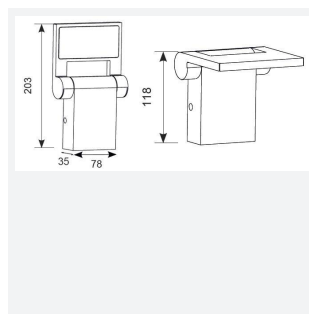

Tempo

Tempo Wall Light PIR Cool White
Code: ATLED/WL/PIR

Category	Wall Lights
Application	Hospitality, Outdoor, Residential
Specification	Architectural

PRODUCT FEATURES

- Contemporary die-cast aluminium LED wall light suitable for residential and hospitality applications
- Standard and PIR options
- Available in 3000K and 4000K options
- Adjustable head to 90° for variable direction of light
- Graphite textured powder coat paint finish
- Non-dimmable

GENERAL INFORMATION	
Wattage	10W
Lumens Delivered	740lm
Lm/W	73lm/W
Beam Angle	110
CRI	80
CCT	4000K
Input	220/240V
Operating Temp	-20°C - 45°C
SDCM	6
Product Weight without Packaging	0.591 kg

TECHNICAL INFORMATION	
Light Source	LED
Colour / Finish	Graphite
IP Rating	IP54
Class Protection	1
Internal / External	External
Surface / Recessed / Suspended	Wall
Lumen Depreciation	L70 36,000h
Warranty (Years)	3
CE Mark	Yes
Height	203 mm