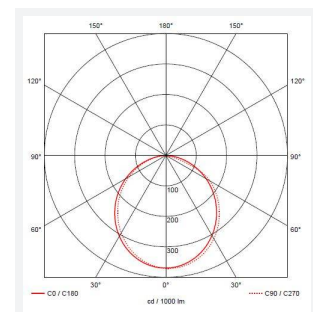

Tempo

Tempo Wall Light PIR Warm White
Code: ATLED/WL/PIR/WW

Category	Wall Lights
Application	Hospitality, Outdoor, Residential
Specification	Architectural

- Contemporary die-cast aluminium LED wall light suitable for residential and hospitality applications
- Standard and PIR options
- Available in 3000K and 4000K options
- Adjustable head to 90° for variable direction of light
- Graphite textured powder coat paint finish
- Non-dimmable

GENERAL INFORMATION	
Wattage	10W
Lumens Delivered	680lm
Lm/W	64lm/W
Beam Angle	110
CRI	80
CCT	3000K
Input	220-240V
Operating Temp	-20°C - 45°C
SDCM	6
Product Weight without Packaging	0.602 kg

TECHNICAL INFORMATION	
Light Source	LED
Colour / Finish	Graphite
IP Rating	IP54
Class Protection	1
Internal / External	External
Surface / Recessed / Suspended	Wall
Lumen Depreciation	L70 36,000h
Warranty (Years)	3
CE Mark	Yes
Height	203 mm