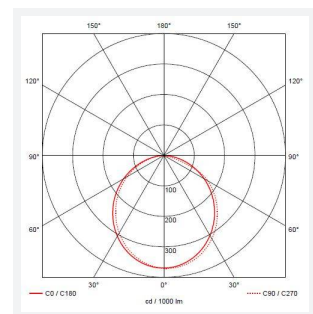

Tempo

Tempo Wall Light PIR Warm White
Code: ATLED/WL/PIR/WW

Category	Wall Lights
Application	Hospitality, Outdoor, Residential
Specification	Architectural

PRODUCT FEATURES

- Contemporary die-cast aluminium LED wall light suitable for residential and hospitality applications
- Standard and PIR options
- Available in 3000K and 4000K options
- Adjustable head to 90° for variable direction of light
- Graphite textured powder coat paint finish
- Non-dimmable

GENERAL INFORMATION	
Wattage	10W
Lumens Delivered	680lm
Lm/W	64lm/W
Beam Angle	110
CRI	80
CCT	3000K
Input	220/240V
Operating Temp	-20°C - 45°C
SDCM	6
Product Weight without Packaging	0.602 kg

TECHNICAL INFORMATION	
Light Source	LED
Colour / Finish	Graphite
IP Rating	IP54
Class Protection	1
Internal / External	External
Surface / Recessed / Suspended	Wall
Lumen Depreciation	L70 36,000h
Warranty (Years)	3
CE Mark	Yes
Height	203 mm