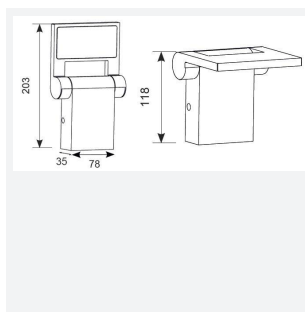

Tempo

Tempo Wall Light PIR Warm White
Code: ATLED/WL/PIR/WW

Category	Wall Lights
Application	Hospitality, Outdoor, Residential
Specification	Architectural

- Contemporary die-cast aluminium LED wall light suitable for residential and hospitality applications
- Standard and PIR options
- Available in 3000K and 4000K options
- Adjustable head to 90° for variable direction of light
- Graphite textured powder coat paint finish
- Non-dimmable

GENERAL INFORMATION	
Wattage	10W
Lumens Delivered	680lm
Lm/W	64lm/W
Beam Angle	110
CRI	80
CCT	3000K
Input	220-240V
Operating Temp	-20°C - 45°C
SDCM	6
Product Weight without Packaging	0.602 kg

TECHNICAL INFORMATION	
Light Source	LED
Colour / Finish	Graphite
IP Rating	IP54
Class Protection	1
Internal / External	External
Surface / Recessed / Suspended	Wall
Lumen Depreciation	L70 36,000h
Warranty (Years)	3
CE Mark	Yes
Height	203 mm