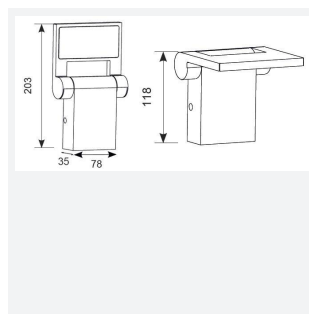

Tempo

Tempo Wall Light PIR Warm White
Code: ATLED/WL/PIR/WW

Category	Wall Lights
Application	Hospitality, Outdoor, Residential
Specification	Architectural

PRODUCT FEATURES

- Contemporary die-cast aluminium LED wall light suitable for residential and hospitality applications
- Standard and PIR options
- Available in 3000K and 4000K options
- Adjustable head to 90° for variable direction of light
- Graphite textured powder coat paint finish
- Non-dimmable

GENERAL INFORMATION	
Wattage	10W
Lumens Delivered	680lm
Lm/W	64lm/W
Beam Angle	110
CRI	80
CCT	3000K
Input	220/240V
Operating Temp	-20°C - 45°C
SDCM	6
Product Weight without Packaging	0.602 kg

TECHNICAL INFORMATION	
Light Source	LED
Colour / Finish	Graphite
IP Rating	IP54
Class Protection	1
Internal / External	External
Surface / Recessed / Suspended	Wall
Lumen Depreciation	L70 36,000h
Warranty (Years)	3
CE Mark	Yes
Height	203 mm