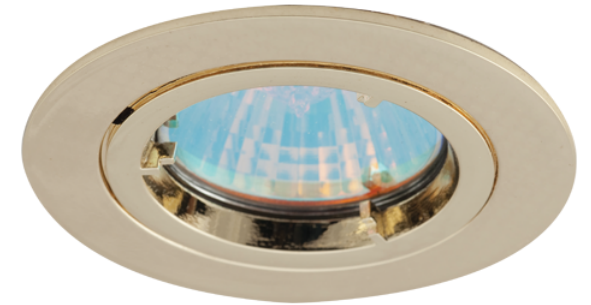

Twistlock

Part of the Downlights product category

Model	Twistlock GU10 Die-Cast Downlight Brass
Code	ATLD/BR
Application	Hospitality, Residential, Retail

GENERAL INFORMATION

Input	220-240V
Wattage	35W
Operating Temp	0°C - 25°C

MATERIAL INFORMATION

Main Material	Aluminium
Product Weight without	0.114 kg
Packaging	
Colour / Finish	Brass
Diameter	82 mm
Height	110 mm

TECHNICAL INFORMATION

Class Protection	1
Light Source	GU10
Internal / External	Internal
Surface / Recessed / Suspended	Recessed

PRODUCT FEATURES

- GU10 die-cast downlight suitable for residential and hospitality applications (product supplied less lamp)
- Manufactured from high grade die-cast aluminium
- Permanent earth on stirrup bracket for GU10 mains earthing
- Generous size of terminal housing and 2x1.5mm, + CPC loop-in, loop-out push fit terminals provide an easy and efficient installation
- Option to add Bluetooth and WiFi enabled smart WIZ GU10 lamp

ACCESSORIES

ATL/BA	Twistlock GU10 Baffle Adaptor