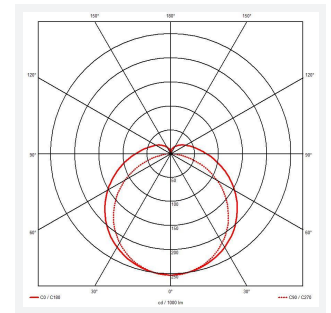

# Thunder ECO

Thunder ECO Multi Wattage 1500mm Daylight  
Code: ATHECO5/DL

Category	Battens and Weatherproofs
Application	Ancillary, Commercial, Education, Healthcare, Hospitality, Industrial, Retail
Specification	Performance

### GENERAL INFORMATION

Wattage	32W - 47W
Lumens Delivered	4100lm - 5800lm
Lm/W	131lm/W - 122lm/W
Beam Angle	100/140
CRI	80
CCT	6500K
Input	220-240V
Operating Temp	-20°C - 40°C
SDCM	6
UGR	27
Product Weight without Packaging	0.967 kg