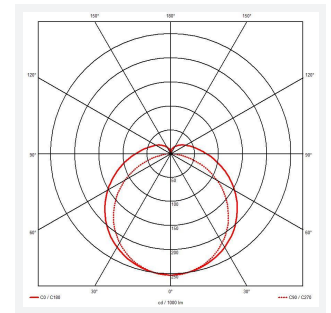

PRODUCT FEATURES

- Robust, high performance LED non-corrosive suitable for ancillary areas and industrial applications
- Twist off end cap and push fit terminals aid fast and easy installation
- Non-dimmable
- Power selectable; offering high and low output option in each length
- Supplied complete with versatile stainless steel mounting clips. Clips can be located anywhere along the spine of the luminaire

GENERAL INFORMATION

Wattage	32W - 47W
Lumens Delivered	4100lm - 5800lm
Lm/W	131lm/W - 122lm/W
Beam Angle	100/140
CRI	80
CCT	6500K
Input	220-240V
Operating Temp	-20°C - 40°C
SDCM	6
UGR	27
Product Weight without Packaging	0.967 kg

TECHNICAL INFORMATION

Light Source	LED
Colour / Finish	White
IP Rating	IP65
Class Protection	1
Internal / External	Internal / External
Surface / Recessed / Suspended	Ceiling
Lumen Depreciation	L80 54,000h
Warranty (Years)	3
CE Mark	Yes