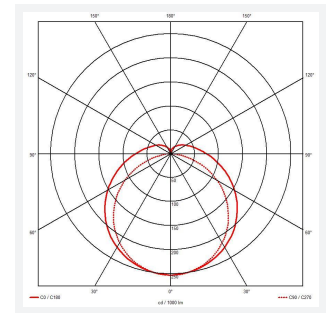

Thunder ECO

Thunder ECO Multi Wattage 1500mm Cool White
Code: ATHECO5/CW

Category	Battens and Weatherproofs
Application	Ancillary, Commercial, Education, Healthcare, Hospitality, Industrial, Retail
Specification	Performance

GENERAL INFORMATION

Wattage	32W - 47W
Lumens Delivered	4300lm - 5900lm
Lm/W	133lm/W - 124lm/W
Beam Angle	100/140
CRI	80
CCT	4000K
Input	220-240V
Operating Temp	-20°C - 40°C
SDCM	6
UGR	27
Product Weight without Packaging	0.967 kg