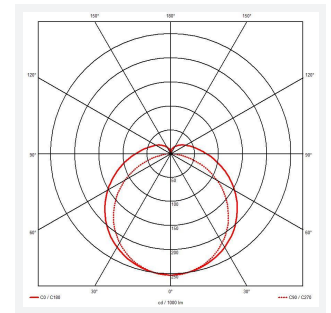

# Thunder ECO

Thunder ECO Multi Wattage 1500mm Cool White  
Code: ATHECO5/CW

Category	Battens and Weatherproofs
Application	Ancillary, Commercial, Education, Healthcare, Hospitality, Industrial, Retail
Specification	Performance

GENERAL INFORMATION	
Wattage	32W - 47W
Lumens Delivered	4300lm - 5900lm
Lm/W	133lm/W - 124lm/W
Beam Angle	100/140
CRI	80
CCT	4000K
Input	220-240V
Operating Temp	-20°C - 40°C
SDCM	6
UGR	27
Product Weight without Packaging	0.967 kg