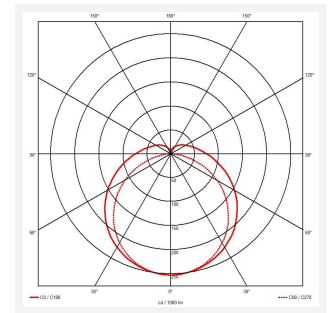

Thunder ECO

Thunder ECO Multi Wattage 1500mm Cool White
Code: ATHECO5/CW

Category	Battens and Weatherproofs
Application	Ancillary, Commercial, Education, Healthcare, Hospitality, Industrial, Retail
Specification	Performance

GENERAL INFORMATION	
Wattage	32W - 47W
Lumens Delivered	4300lm - 5900lm
Lm/W	133lm/W - 124lm/W
Beam Angle	100/140
CRI	80
CCT	4000K
Input	220/240V
Operating Temp	-20°C - 40°C
SDCM	6
UGR	27
Product Weight without Packaging	0.967 kg