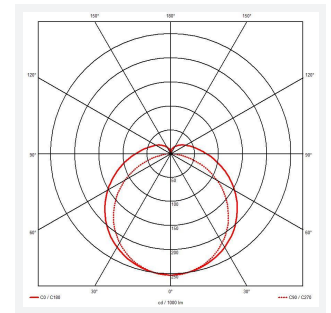

Thunder ECO

Thunder ECO Multi Wattage 1200mm Daylight
Code: ATHECO4/DL

Category	Battens and Weatherproofs
Application	Ancillary, Commercial, Education, Healthcare, Hospitality, Industrial, Retail
Specification	Performance

GENERAL INFORMATION	
Wattage	21W - 31W
Lumens Delivered	2700lm - 3800lm
Lm/W	126lm/W - 118lm/W
Beam Angle	100/140
CRI	80
CCT	6500K
Input	220-240V
Operating Temp	-20°C - 40°C
SDCM	6
UGR	27
Product Weight without Packaging	0.787 kg