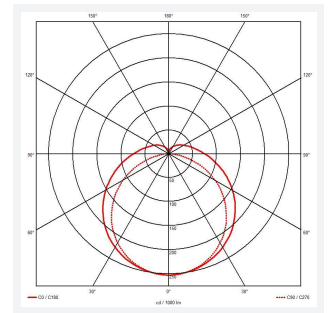

# Thunder ECO

Thunder ECO Multi Wattage 1200mm Daylight  
Code: ATHECO4/DL

Category	Battens and Weatherproofs
Application	Ancillary, Commercial, Education, Healthcare, Hospitality, Industrial, Retail
Specification	Performance

GENERAL INFORMATION	
Wattage	21W - 31W
Lumens Delivered	2700lm - 3800lm
Lm/W	126lm/W - 118lm/W
Beam Angle	100/140
CRI	80
CCT	6500K
Input	220/240V
Operating Temp	-20°C - 40°C
SDCM	6
UGR	27
Product Weight without Packaging	0.787 kg

TECHNICAL INFORMATION	
Light Source	LED
Colour / Finish	White
IP Rating	IP65
Class Protection	1
Internal / External	Internal / External
Surface / Recessed / Suspended	Ceiling
Lumen Depreciation	L80 54,000h
Warranty (Years)	3
CE Mark	Yes