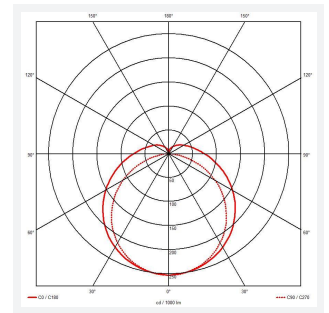

Thunder ECO

Thunder ECO Multi Wattage 1200mm Cool White
Code: ATHECO4/CW

Category	Battens and Weatherproofs
Application	Ancillary, Commercial, Education, Healthcare, Hospitality, Industrial, Retail
Specification	Performance

GENERAL INFORMATION

Wattage	21W - 31W
Lumens Delivered	2800lm - 3900lm
Lm/W	131lm/W - 124lm/W
Beam Angle	100/140
CRI	80
CCT	4000K
Input	220-240V
Operating Temp	-20°C - 40°C
SDCM	6
UGR	27
Product Weight without Packaging	0.787 kg

TECHNICAL INFORMATION

Light Source	LED
Colour / Finish	White
IP Rating	IP65
Class Protection	1
Internal / External	Internal / External
Surface / Recessed / Suspended	Ceiling
Lumen Depreciation	L80 54,000h
Warranty (Years)	3
CE Mark	Yes