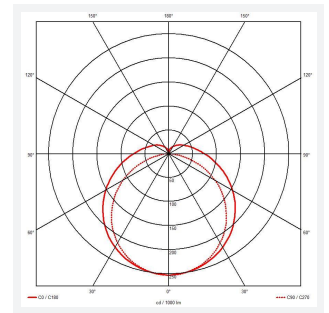

Thunder ECO

Thunder ECO Multi Wattage 1200mm Cool White
Code: ATHECO4/CW

Category	Battens and Weatherproofs
Application	Ancillary, Commercial, Education, Healthcare, Hospitality, Industrial, Retail
Specification	Performance

GENERAL INFORMATION	
Wattage	21W - 31W
Lumens Delivered	2800lm - 3900lm
Lm/W	131lm/W - 124lm/W
Beam Angle	100/140
CRI	80
CCT	4000K
Input	220/240V
Operating Temp	-20°C - 40°C
SDCM	6
UGR	27
Product Weight without Packaging	0.787 kg

TECHNICAL INFORMATION	
Light Source	LED
Colour / Finish	White
IP Rating	IP65
Class Protection	1
Internal / External	Internal / External
Surface / Recessed / Suspended	Ceiling
Lumen Depreciation	L80 54,000h
Warranty (Years)	3
CE Mark	Yes