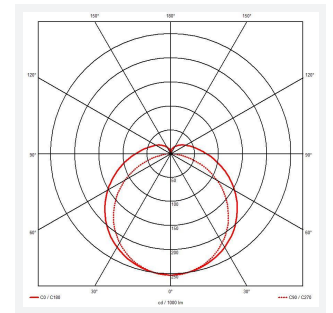

Thunder ECO

Thunder ECO Multi Wattage 1200mm Cool White
Code: ATHECO4/CW

Category	Battens and Weatherproofs
Application	Ancillary, Commercial, Education, Healthcare, Hospitality, Industrial, Retail
Specification	Performance

GENERAL INFORMATION	
Wattage	21W - 31W
Lumens Delivered	2800lm - 3900lm
Lm/W	131lm/W - 124lm/W
Beam Angle	100/140
CRI	80
CCT	4000K
Input	220-240V
Operating Temp	-20°C - 40°C
SDCM	6
UGR	27
Product Weight without Packaging	0.787 kg

TECHNICAL INFORMATION	
Light Source	LED
Colour / Finish	White
IP Rating	IP65
Class Protection	1
Internal / External	Internal / External
Surface / Recessed / Suspended	Ceiling
Lumen Depreciation	L80 54,000h
Warranty (Years)	3
CE Mark	Yes