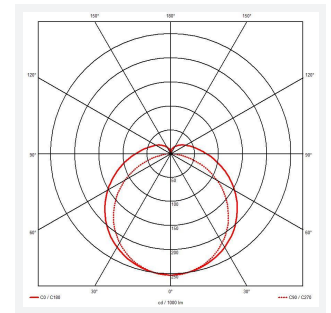

Thunder ECO

Thunder ECO Multi Wattage 600mm Daylight
Code: ATHECO2/DL

Category	Battens and Weatherproofs
Application	Ancillary, Commercial, Education, Healthcare, Hospitality, Industrial, Retail
Specification	Performance

GENERAL INFORMATION	
Wattage	10W - 19W
Lumens Delivered	1200lm - 2100lm
Lm/W	123lm/W - 112lm/W
Beam Angle	100/140
CRI	80
CCT	6500K
Input	220-240V
Operating Temp	-20°C - 40°C
SDCM	6
UGR	27
Product Weight without Packaging	0.467 kg