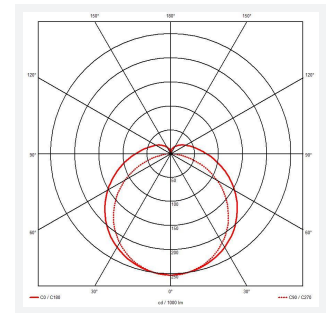

# Thunder ECO

Thunder ECO Multi Wattage 600mm Cool White  
Code: ATHECO2/CW

<b>Category</b>	Battens and Weatherproofs
<b>Application</b>	Ancillary, Commercial, Education, Healthcare, Hospitality, Industrial, Retail
<b>Specification</b>	Performance

GENERAL INFORMATION	
Wattage	10W - 19W
Lumens Delivered	1200lm - 2100lm
Lm/W	121lm/W - 109lm/W
Beam Angle	100/140
CRI	80
CCT	4000K
Input	220-240V
Operating Temp	-20°C - 40°C
SDCM	6
UGR	27
Product Weight without Packaging	0.467 kg

TECHNICAL INFORMATION	
Light Source	LED
Colour / Finish	White
IP Rating	IP65
Class Protection	1
Internal / External	Internal / External
Surface / Recessed / Suspended	Ceiling
Lumen Depreciation	L80 54,000h
Warranty (Years)	3
CE Mark	Yes