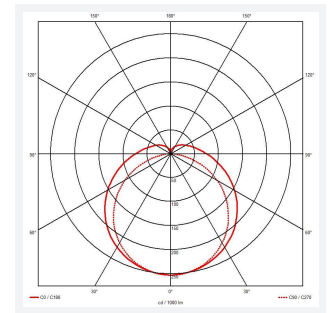

# Thunder ECO

Thunder ECO Multi Wattage 600mm Cool White  
Code: ATHECO2/CW

Category	Battens and Weatherproofs
Application	Ancillary, Commercial, Education, Healthcare, Hospitality, Industrial, Retail
Specification	Performance

GENERAL INFORMATION	
Wattage	10W - 19W
Lumens Delivered	1200lm - 2100lm
Lm/W	121lm/W - 109lm/W
Beam Angle	100/140
CRI	80
CCT	4000K
Input	220/240V
Operating Temp	-20°C - 40°C
SDCM	6
UGR	27
Product Weight without Packaging	0.467 kg

TECHNICAL INFORMATION	
Light Source	LED
Colour / Finish	White
IP Rating	IP65
Class Protection	1
Internal / External	Internal / External
Surface / Recessed / Suspended	Ceiling
Lumen Depreciation	L80 54,000h
Warranty (Years)	3
CE Mark	Yes