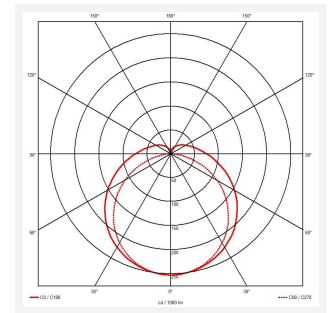

# Thunder ECO

Thunder ECO Multi Wattage 600mm Cool White  
Code: ATHECO2/CW

Category	Battens and Weatherproofs
Application	Ancillary, Commercial, Education, Healthcare, Hospitality, Industrial, Retail
Specification	Performance

### GENERAL INFORMATION

Wattage	10W - 19W
Lumens Delivered	1200lm - 2100lm
Lm/W	121lm/W - 109lm/W
Beam Angle	100/140
CRI	80
CCT	4000K
Input	220-240V
Operating Temp	-20°C - 40°C
SDCM	6
UGR	27
Product Weight without Packaging	0.467 kg