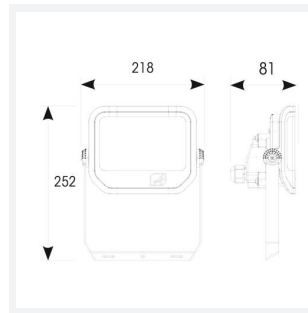

PRODUCT FEATURES

- Modern slimline LED floodlight with sleek unique design suitable for residential and commercial applications
- CCT selectable between 3000K, 4000K and 6000K
- Loop-in, loop-out junction back on the rear of the fitting
- Bracket design allows installation without removing mounting bracket
- Die-cast construction and heat sink design providing optimised thermal characteristics for optimum LED life and performance
- Plug and play PIR complete with manual override facility
- Pre-installed breathable gland prevents internal moisture accumulation
- Black textured paint finish

GENERAL INFORMATION

Wattage	50W
Lumens Delivered	4600lm (4000K)
Lm/W	98lm/W (4000K)
Beam Angle	90
CRI	80
CCT	3000/4000/6000K
Input	220-240V
Operating Temp	-20°C - 40°C
SDCM	6
Energy efficiency class	E
Product Weight without Packaging	0.71 kg

TECHNICAL INFORMATION

Light Source	LED
Colour / Finish	Black
IP Rating	IP65
Class Protection	1
Internal / External	Internal / External
Surface / Recessed / Suspended	Wall
Lumen Depreciation	L70 74,000h
Warranty (Years)	6
CE Mark	Yes
Height	252 mm