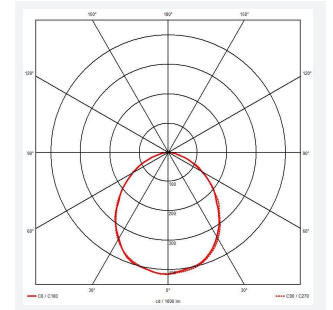

PRODUCT FEATURES

- Modern slimline LED floodlight with sleek unique design suitable for residential and commercial applications
- CCT selectable between 3000K, 4000K and 6000K
- Loop-in, loop-out junction back on the rear of the fitting
- Bracket design allows installation without removing mounting bracket
- Die-cast construction and heat sink design providing optimised thermal characteristics for optimum LED life and performance
- Plug and play PIR complete with manual override facility
- Pre-installed breathable gland prevents internal moisture accumulation
- Black textured paint finish

GENERAL INFORMATION	
Wattage	50W
Lumens Delivered	4600lm (4000K)
Lm/W	98lm/W (4000K)
Beam Angle	90
CRI	80
CCT	3000/4000/6000K
Input	220/240V
Operating Temp	-20°C - 40°C
SDCM	6
Energy efficiency class	E
Product Weight without Packaging	0.71 kg

TECHNICAL INFORMATION	
Light Source	LED
Colour / Finish	Black
IP Rating	IP65
Class Protection	1
Internal / External	Internal / External
Surface / Recessed / Suspended	Wall
Lumen Depreciation	L70 74,000h
Warranty (Years)	6
CE Mark	Yes
Height	251.5 mm