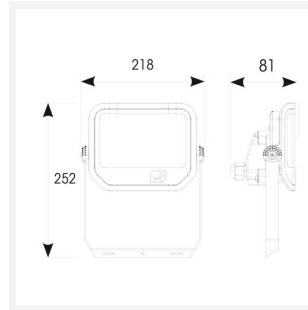

PRODUCT FEATURES

- Modern slimline LED floodlight with sleek unique design suitable for residential and commercial applications
- CCT selectable between 3000K, 4000K and 6000K
- Loop-in, loop-out junction back on the rear of the fitting
- Bracket design allows installation without removing mounting bracket
- Die-cast construction and heat sink design providing optimised thermal characteristics for optimum LED life and performance
- Plug and play PIR complete with manual override facility
- Pre-installed breathable gland prevents internal moisture accumulation
- Black textured paint finish

GENERAL INFORMATION	
Wattage	50W
Lumens Delivered	4600lm (4000K)
Lm/W	98lm/W (4000K)
Beam Angle	90
CRI	80
CCT	3000/4000/6000K
Input	220/240V
Operating Temp	-20°C - 40°C
SDCM	6
Energy efficiency class	E
Product Weight without Packaging	0.71 kg

TECHNICAL INFORMATION	
Light Source	LED
Colour / Finish	Black
IP Rating	IP65
Class Protection	1
Internal / External	Internal / External
Surface / Recessed / Suspended	Wall
Lumen Depreciation	L70 74,000h
Warranty (Years)	6
CE Mark	Yes
Height	251.5 mm