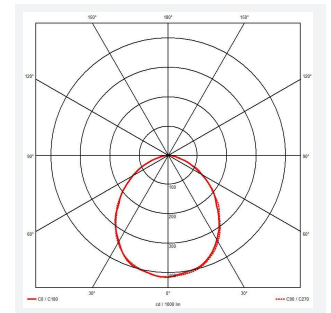

PRODUCT FEATURES

- Modern slimline LED floodlight with sleek unique design suitable for residential and commercial applications
- CCT selectable between 3000K, 4000K and 6000K
- Loop-in, loop-out junction back on the rear of the fitting
- Bracket design allows installation without removing mounting bracket
- Die-cast construction and heat sink design providing optimised thermal characteristics for optimum LED life and performance
- Plug and play PIR complete with manual override facility
- Pre-installed breathable gland prevents internal moisture accumulation
- Black textured paint finish

GENERAL INFORMATION

Wattage	50W
Lumens Delivered	4600lm (4000K)
Lm/W	98lm/W (4000K)
Beam Angle	90
CRI	80
CCT	3000/4000/6000K
Input	220-240V
Operating Temp	-20°C - 40°C
SDCM	6
Energy efficiency class	E
Product Weight without Packaging	0.71 kg

TECHNICAL INFORMATION

Light Source	LED
Colour / Finish	Black
IP Rating	IP65
Class Protection	1
Internal / External	Internal / External
Surface / Recessed / Suspended	Wall
Lumen Depreciation	L70 74,000h
Warranty (Years)	6
CE Mark	Yes
Height	252 mm