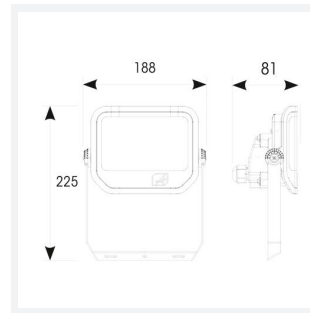

# Telic

**Telic CCT Floodlight 30W Black**  
**Code: ATEL30/1/B**

|                      |  |
|----------------------|--|
| <b>Category</b>      | Floodlights  |
| <b>Application</b>   | Commercial, Education, Healthcare, Hospitality, Industrial, Outdoor, Residential, Retail |
| <b>Specification</b> | Architectural  |

| GENERAL INFORMATION              |                 |
|----------------------------------|-----------------|
| Wattage                          | 30W             |
| Lumens Delivered                 | 2900lm (4000K)  |
| Lm/W                             | 98lm/W (4000K)  |
| Beam Angle                       | 90              |
| CRI                              | 80              |
| CCT                              | 3000/4000/6000K |
| Input                            | 220/240V        |
| Operating Temp                   | -20°C - 40°C    |
| SDCM                             | 6               |
| Energy efficiency class          | E               |
| Product Weight without Packaging | 0.52 kg         |

| TECHNICAL INFORMATION          |                     |
|--------------------------------|---------------------|
| Light Source                   | LED                 |
| Colour / Finish                | Black               |
| IP Rating                      | IP65                |
| Class Protection               | 1                   |
| Internal / External            | Internal / External |
| Surface / Recessed / Suspended | Wall                |
| Lumen Depreciation             | L70 74,000h         |
| Warranty (Years)               | 6                   |
| CE Mark                        | Yes                 |
| Height                         | 225 mm              |