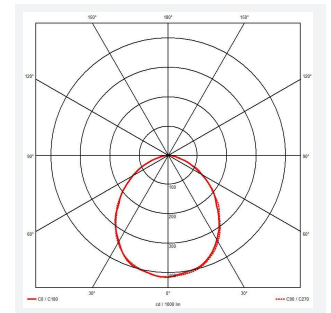

PRODUCT FEATURES

- Modern slimline LED floodlight with sleek unique design suitable for residential and commercial applications
- CCT selectable between 3000K, 4000K and 6000K
- Loop-in, loop-out junction back on the rear of the fitting
- Bracket design allows installation without removing mounting bracket
- Die-cast construction and heat sink design providing optimised thermal characteristics for optimum LED life and performance
- Plug and play PIR complete with manual override facility
- Pre-installed breathable gland prevents internal moisture accumulation
- Black textured paint finish

GENERAL INFORMATION	
Wattage	30W
Lumens Delivered	2900lm (4000K)
Lm/W	98lm/W (4000K)
Beam Angle	90
CRI	80
CCT	3000/4000/6000K
Input	220-240V
Operating Temp	-20°C - 40°C
SDCM	6
Energy efficiency class	E
Product Weight without Packaging	0.52 kg

TECHNICAL INFORMATION	
Light Source	LED
Colour / Finish	Black
IP Rating	IP65
Class Protection	1
Internal / External	Internal / External
Surface / Recessed / Suspended	Wall
Lumen Depreciation	L70 74,000h
Warranty (Years)	6
CE Mark	Yes
Height	225 mm