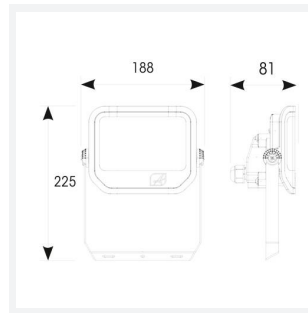

PRODUCT FEATURES

- Modern slimline LED floodlight with sleek unique design suitable for residential and commercial applications
- CCT selectable between 3000K, 4000K and 6000K
- Loop-in, loop-out junction back on the rear of the fitting
- Bracket design allows installation without removing mounting bracket
- Die-cast construction and heat sink design providing optimised thermal characteristics for optimum LED life and performance
- Plug and play PIR complete with manual override facility
- Pre-installed breathable gland prevents internal moisture accumulation
- Black textured paint finish

GENERAL INFORMATION	
Wattage	30W
Lumens Delivered	2900lm (4000K)
Lm/W	98lm/W (4000K)
Beam Angle	90
CRI	80
CCT	3000/4000/6000K
Input	220-240V
Operating Temp	-20°C - 40°C
SDCM	6
Energy efficiency class	E
Product Weight without Packaging	0.52 kg

TECHNICAL INFORMATION	
Light Source	LED
Colour / Finish	Black
IP Rating	IP65
Class Protection	1
Internal / External	Internal / External
Surface / Recessed / Suspended	Wall
Lumen Depreciation	L70 74,000h
Warranty (Years)	6
CE Mark	Yes
Height	225 mm