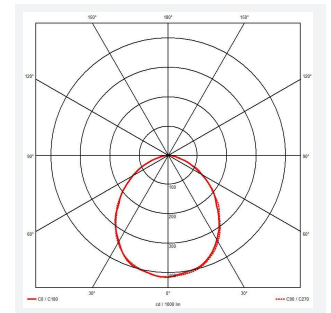

# Telic

**Telic CCT Floodlight 30W Black**  
**Code: ATEL30/1/B**

|                      |  |
|----------------------|--|
| <b>Category</b>      | Floodlights  |
| <b>Application</b>   | Commercial, Education, Healthcare, Hospitality, Industrial, Outdoor, Residential, Retail |
| <b>Specification</b> | Architectural  |

| GENERAL INFORMATION              |                 |
|----------------------------------|-----------------|
| Wattage                          | 30W             |
| Lumens Delivered                 | 2900lm (4000K)  |
| Lm/W                             | 98lm/W (4000K)  |
| Beam Angle                       | 90              |
| CRI                              | 80              |
| CCT                              | 3000/4000/6000K |
| Input                            | 220/240V        |
| Operating Temp                   | -20°C - 40°C    |
| SDCM                             | 6               |
| Energy efficiency class          | E               |
| Product Weight without Packaging | 0.52 kg         |

| TECHNICAL INFORMATION          |                     |
|--------------------------------|---------------------|
| Light Source                   | LED                 |
| Colour / Finish                | Black               |
| IP Rating                      | IP65                |
| Class Protection               | 1                   |
| Internal / External            | Internal / External |
| Surface / Recessed / Suspended | Wall                |
| Lumen Depreciation             | L70 74,000h         |
| Warranty (Years)               | 6                   |
| CE Mark                        | Yes                 |
| Height                         | 225 mm              |