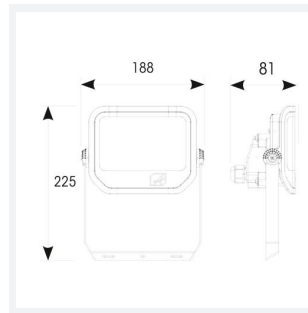

PRODUCT FEATURES

- Modern slimline LED floodlight with sleek unique design suitable for residential and commercial applications
- CCT selectable between 3000K, 4000K and 6000K
- Loop-in, loop-out junction back on the rear of the fitting
- Bracket design allows installation without removing mounting bracket
- Die-cast construction and heat sink design providing optimised thermal characteristics for optimum LED life and performance
- Plug and play PIR complete with manual override facility
- Pre-installed breathable gland prevents internal moisture accumulation
- Black textured paint finish

GENERAL INFORMATION	
Wattage	20W
Lumens Delivered	1700lm (4000K)
Lm/W	90lm/W (4000K)
Beam Angle	90
CRI	80
CCT	3000/4000/6000K
Input	220/240V
Operating Temp	-20°C - 40°C
SDCM	6
Energy efficiency class	E
Product Weight without Packaging	0.52 kg

TECHNICAL INFORMATION	
Light Source	LED
Colour / Finish	Black
IP Rating	IP65
Class Protection	1
Internal / External	Internal / External
Surface / Recessed / Suspended	Wall
Lumen Depreciation	L70 74,000h
Warranty (Years)	6
CE Mark	Yes
Height	225 mm