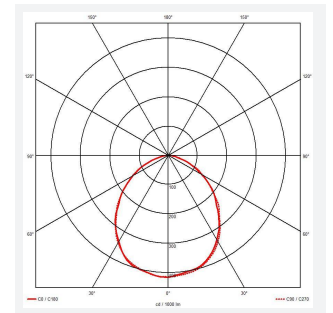

Telic

Telic CCT Floodlight 20W Black
Code: ATEL20/1/B

Category	Floodlights
Application	Commercial, Education, Healthcare, Hospitality, Industrial, Outdoor, Residential, Retail
Specification	Architectural

GENERAL INFORMATION	
Wattage	20W
Lumens Delivered	1700lm (4000K)
Lm/W	90lm/W (4000K)
Beam Angle	90
CRI	80
CCT	3000/4000/6000K
Input	220-240V
Operating Temp	-20°C - 40°C
SDCM	6
Energy efficiency class	E
Product Weight without Packaging	0.52 kg

TECHNICAL INFORMATION	
Light Source	LED
Colour / Finish	Black
IP Rating	IP65
Class Protection	1
Internal / External	Internal / External
Surface / Recessed / Suspended	Wall
Lumen Depreciation	L70 74,000h
Warranty (Years)	6
CE Mark	Yes
Height	225 mm