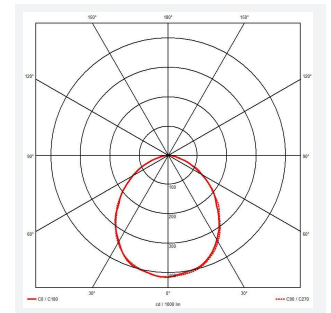

Telic

Telic CCT Floodlight 20W Black
Code: ATEL20/1/B

Category	Floodlights
Application	Commercial, Education, Healthcare, Hospitality, Industrial, Outdoor, Residential, Retail
Specification	Architectural

GENERAL INFORMATION	
Wattage	20W
Lumens Delivered	1700lm (4000K)
Lm/W	90lm/W (4000K)
Beam Angle	90
CRI	80
CCT	3000/4000/6000K
Input	220/240V
Operating Temp	-20°C - 40°C
SDCM	6
Energy efficiency class	E
Product Weight without Packaging	0.52 kg

TECHNICAL INFORMATION	
Light Source	LED
Colour / Finish	Black
IP Rating	IP65
Class Protection	1
Internal / External	Internal / External
Surface / Recessed / Suspended	Wall
Lumen Depreciation	L70 74,000h
Warranty (Years)	6
CE Mark	Yes
Height	225 mm