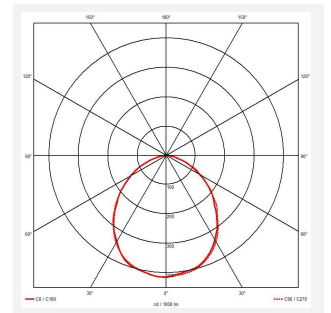

Telic

Telic CCT Floodlight 10W Black
Code: ATEL10/1/B

Category	Floodlights
Application	Commercial, Education, Healthcare, Hospitality, Industrial, Outdoor, Residential, Retail
Specification	Architectural

GENERAL INFORMATION	
Wattage	10W
Lumens Delivered	900lm (4000K)
Lm/W	90lm/W (4000K)
Beam Angle	90
CRI	80
CCT	3000/4000/6000K
Input	220-240V
Operating Temp	-20°C - 40°C
SDCM	6
Energy efficiency class	E
Product Weight without Packaging	0.39 kg

TECHNICAL INFORMATION	
Light Source	LED
Colour / Finish	Black
IP Rating	IP65
Class Protection	1
Internal / External	Internal / External
Surface / Recessed / Suspended	Wall
Lumen Depreciation	L70 74,000h
Warranty (Years)	6
CE Mark	Yes
Height	193 mm