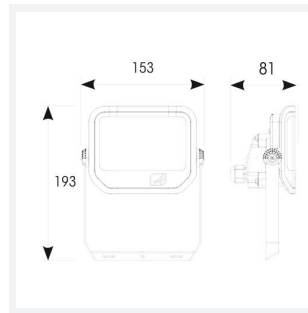

# Telic

**Telic CCT Floodlight 10W Black**  
**Code: ATEL10/1/B**

<b>Category</b>	Floodlights
<b>Application</b>	Commercial, Education, Healthcare, Hospitality, Industrial, Outdoor, Residential, Retail
<b>Specification</b>	Architectural

GENERAL INFORMATION	
Wattage	10W
Lumens Delivered	900lm (4000K)
Lm/W	90lm/W (4000K)
Beam Angle	90
CRI	80
CCT	3000/4000/6000K
Input	220/240V
Operating Temp	-20°C - 40°C
SDCM	6
Energy efficiency class	E
Product Weight without Packaging	0.39 kg

TECHNICAL INFORMATION	
Light Source	LED
Colour / Finish	Black
IP Rating	IP65
Class Protection	1
Internal / External	Internal / External
Surface / Recessed / Suspended	Wall
Lumen Depreciation	L70 74,000h
Warranty (Years)	6
CE Mark	Yes
Height	193 mm