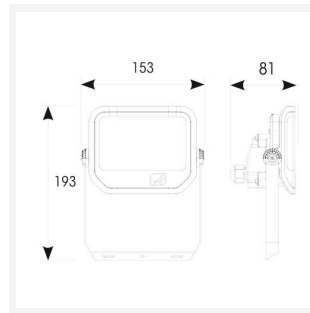

Telic

Telic CCT Floodlight 10W Black
Code: ATEL10/1/B

Category	Floodlights
Application	Commercial, Education, Healthcare, Hospitality, Industrial, Outdoor, Residential, Retail
Specification	Architectural

PRODUCT FEATURES

- Modern slimline LED floodlight with sleek unique design suitable for residential and commercial applications
- CCT selectable between 3000K, 4000K and 6000K
- Loop-in, loop-out junction back on the rear of the fitting
- Bracket design allows installation without removing mounting bracket
- Die-cast construction and heat sink design providing optimised thermal characteristics for optimum LED life and performance
- Plug and play PIR complete with manual override facility
- Pre-installed breathable gland prevents internal moisture accumulation
- Black textured paint finish

GENERAL INFORMATION	
Wattage	10W
Lumens Delivered	900lm (4000K)
Lm/W	90lm/W (4000K)
Beam Angle	90
CRI	80
CCT	3000/4000/6000K
Input	220-240V
Operating Temp	-20°C - 40°C
SDCM	6
Energy efficiency class	E
Product Weight without Packaging	0.39 kg

TECHNICAL INFORMATION	
Light Source	LED
Colour / Finish	Black
IP Rating	IP65
Class Protection	1
Internal / External	Internal / External
Surface / Recessed / Suspended	Wall
Lumen Depreciation	L70 74,000h
Warranty (Years)	6
CE Mark	Yes
Height	193 mm