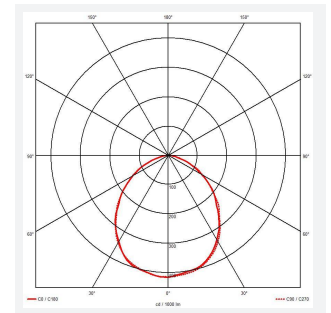

Telic

Telic CCT Floodlight 10W Black
Code: ATEL10/1/B

Category	Floodlights
Application	Commercial, Education, Healthcare, Hospitality, Industrial, Outdoor, Residential, Retail
Specification	Architectural

GENERAL INFORMATION	
Wattage	10W
Lumens Delivered	900lm (4000K)
Lm/W	90lm/W (4000K)
Beam Angle	90
CRI	80
CCT	3000/4000/6000K
Input	220-240V
Operating Temp	-20°C - 40°C
SDCM	6
Energy efficiency class	E
Product Weight without Packaging	0.39 kg

TECHNICAL INFORMATION	
Light Source	LED
Colour / Finish	Black
IP Rating	IP65
Class Protection	1
Internal / External	Internal / External
Surface / Recessed / Suspended	Wall
Lumen Depreciation	L70 74,000h
Warranty (Years)	6
CE Mark	Yes
Height	193 mm