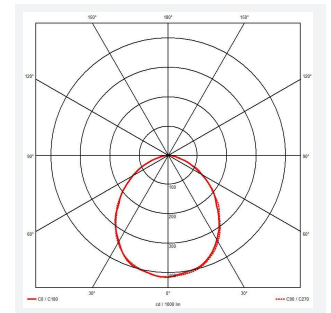

# Telic

**Telic CCT Floodlight 10W Black**  
**Code: ATEL10/1/B**

<b>Category</b>	Floodlights
<b>Application</b>	Commercial, Education, Healthcare, Hospitality, Industrial, Outdoor, Residential, Retail
<b>Specification</b>	Architectural

GENERAL INFORMATION	
Wattage	10W
Lumens Delivered	900lm (4000K)
Lm/W	90lm/W (4000K)
Beam Angle	90
CRI	80
CCT	3000/4000/6000K
Input	220/240V
Operating Temp	-20°C - 40°C
SDCM	6
Energy efficiency class	E
Product Weight without Packaging	0.39 kg

TECHNICAL INFORMATION	
Light Source	LED
Colour / Finish	Black
IP Rating	IP65
Class Protection	1
Internal / External	Internal / External
Surface / Recessed / Suspended	Wall
Lumen Depreciation	L70 74,000h
Warranty (Years)	6
CE Mark	Yes
Height	193 mm