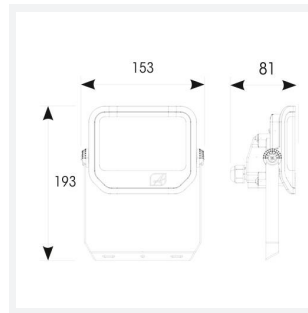

Telic

Telic CCT Floodlight 10W Black
Code: ATEL10/1/B

Category	Floodlights
Application	Commercial, Education, Healthcare, Hospitality, Industrial, Outdoor, Residential, Retail
Specification	Architectural

GENERAL INFORMATION	
Wattage	10W
Lumens Delivered	900lm (4000K)
Lm/W	90lm/W (4000K)
Beam Angle	90
CRI	80
CCT	3000/4000/6000K
Input	220-240V
Operating Temp	-20°C - 40°C
SDCM	6
Energy efficiency class	E
Product Weight without Packaging	0.39 kg

TECHNICAL INFORMATION	
Light Source	LED
Colour / Finish	Black
IP Rating	IP65
Class Protection	1
Internal / External	Internal / External
Surface / Recessed / Suspended	Wall
Lumen Depreciation	L70 74,000h
Warranty (Years)	6
CE Mark	Yes
Height	193 mm