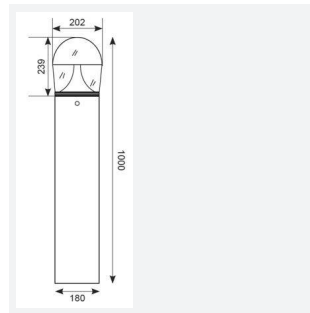

# Taurus Bollard

Taurus Bollard 1000mm  
Code: ATAUB/1

**Application** Commercial, Education, Healthcare, Hospitality, Industrial, Outdoor, Retail

**Specification** Performance

| GENERAL INFORMATION              |                         |
|----------------------------------|-------------------------|
| Wattage                          | 10W-24W                 |
| Lumens Delivered                 | 1100lm - 2600lm (4000K) |
| Lm/W                             | 110lm/W (4000K)         |
| Beam Angle                       | 140                     |
| CRI                              | 80                      |
| CCT                              | 3000/4000K              |
| Input                            | 220/240V                |
| Operating Temp                   | -25°C - 50°C            |
| SDCM                             | 5                       |
| Product Weight without Packaging | 6.19 kg                 |

| TECHNICAL INFORMATION          |                |
|--------------------------------|----------------|
| Light Source                   | LED            |
| Colour / Finish                | Anthracite     |
| IP Rating                      | IP65           |
| Class Protection               | 1              |
| Internal / External            | External       |
| Surface / Recessed / Suspended | Floor, Surface |
| Lumen Depreciation             | L80 72,000h    |
| Warranty (Years)               | 5              |
| CE Mark                        | Yes            |
| Diameter                       | 200 mm         |
| Height                         | 1,000 mm       |