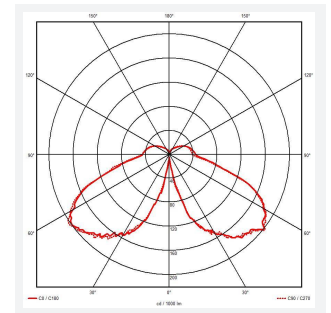

## PRODUCT FEATURES

- Robust die-cast aluminium bollard with a textured graphite finish suitable for education, commercial and hospitality outdoor applications
- High efficiency upto 100lm/w
- Innovative base plate design allows greater installation flexibility
- Integral emergency option
- CCT selectable between 3000K and 4000K and power selectable; offering a choice of 3 outputs, in one luminaire
- Die-cast aluminium head with polycarbonate lens
- Supplied c/w root mounting kit
- Integral PIR option

| GENERAL INFORMATION              |                         |
|----------------------------------|-------------------------|
| Wattage                          | 10W-24W                 |
| Lumens Delivered                 | 1100lm - 2600lm (4000K) |
| Lm/W                             | 110lm/W (4000K)         |
| Beam Angle                       | 140                     |
| CRI                              | 80                      |
| CCT                              | 3000/4000K              |
| Input                            | 220/240V                |
| Operating Temp                   | -25°C - 50°C            |
| SDCM                             | 5                       |
| Product Weight without Packaging | 6.19 kg                 |

| TECHNICAL INFORMATION          |                |
|--------------------------------|----------------|
| Light Source                   | LED            |
| Colour / Finish                | Anthracite     |
| IP Rating                      | IP65           |
| Class Protection               | 1              |
| Internal / External            | External       |
| Surface / Recessed / Suspended | Floor, Surface |
| Lumen Depreciation             | L80 72,000h    |
| Warranty (Years)               | 5              |
| CE Mark                        | Yes            |
| Diameter                       | 200 mm         |
| Height                         | 1,000 mm       |