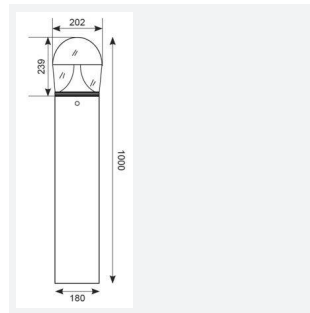

# Taurus Bollard

**Application** Commercial, Education, Healthcare, Hospitality, Industrial, Outdoor, Retail

**Specification** Performance

**Taurus Bollard 1000mm Self-Test Emergency**  
**Code: ATAUB/1/SM3**

- Robust die-cast aluminium bollard with a textured graphite finish suitable for education, commercial and hospitality outdoor applications
- High efficiency upto 100lm/w
- Innovative base plate design allows greater installation flexibility
- Integral emergency option
- CCT selectable between 3000K and 4000K and power selectable; offering a choice of 3 outputs, in one luminaire
- Die-cast aluminium head with polycarbonate lens
- Supplied c/w root mounting kit
- Integral PIR option

GENERAL INFORMATION	
Wattage	13W-27W
Lumens Delivered	1100lm - 2600lm (4000K)
Lm/W	110lm/W (4000K)
Beam Angle	140
CRI	80
CCT	3000/4000K
Input	220-240V
Operating Temp	0°C - 50°C
SDCM	5
Product Weight without Packaging	7.425 kg

TECHNICAL INFORMATION	
Light Source	LED
Colour / Finish	Anthracite
IP Rating	IP65
Class Protection	1
Internal / External	External
Surface / Recessed / Suspended	Floor, Surface
Lumen Depreciation	L80 72,000h
Warranty (Years)	5
CE Mark	Yes
Diameter	180 mm
Height	1,000 mm