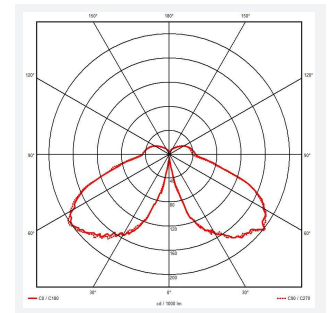

- Robust die-cast aluminium bollard with a textured graphite finish suitable for education, commercial and hospitality outdoor applications
- High efficiency upto 100lm/w
- Innovative base plate design allows greater installation flexibility
- Integral emergency option
- CCT selectable between 3000K and 4000K and power selectable; offering a choice of 3 outputs, in one luminaire
- Die-cast aluminium head with polycarbonate lens
- Supplied c/w root mounting kit
- Integral PIR option

GENERAL INFORMATION	
Wattage	13W-27W
Lumens Delivered	1100lm - 2600lm (4000K)
Lm/W	110lm/W (4000K)
Beam Angle	140
CRI	80
CCT	3000/4000K
Input	220-240V
Operating Temp	0°C - 50°C
SDCM	5
Product Weight without Packaging	7.425 kg

TECHNICAL INFORMATION	
Light Source	LED
Colour / Finish	Anthracite
IP Rating	IP65
Class Protection	1
Internal / External	External
Surface / Recessed / Suspended	Floor, Surface
Lumen Depreciation	L80 72,000h
Warranty (Years)	5
CE Mark	Yes
Diameter	180 mm
Height	1,000 mm