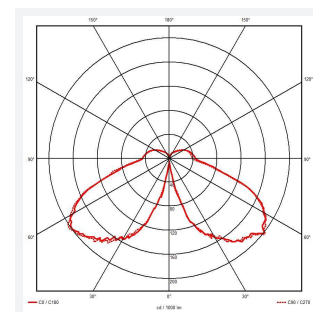

# Taurus Bollard

Taurus Bollard 1000mm PIR Self-Test Emergency  
Code: ATAUB/1/PIR/SM3

**Application** Commercial, Education, Healthcare, Hospitality, Industrial, Outdoor, Retail

**Specification** Performance

- Robust die-cast aluminium bollard with a textured graphite finish suitable for education, commercial and hospitality outdoor applications
- High efficiency upto 100lm/w
- Innovative base plate design allows greater installation flexibility
- Integral emergency option
- CCT selectable between 3000K and 4000K and power selectable; offering a choice of 3 outputs, in one luminaire
- Die-cast aluminium head with polycarbonate lens
- Supplied c/w root mounting kit
- Integral PIR option

## GENERAL INFORMATION

Wattage	10W-24W
Lumens Delivered	1100lm - 2600lm (4000K)
Lm/W	110lm/W (4000K)
Beam Angle	140
CRI	80
CCT	3000/4000K
Input	220-240V
Operating Temp	0°C - 50°C
SDCM	5
Product Weight without Packaging	7.43 kg

## TECHNICAL INFORMATION

Light Source	LED
Colour / Finish	Anthracite
IP Rating	IP65
Class Protection	1
Internal / External	External
Surface / Recessed / Suspended	Floor, Surface
Lumen Depreciation	L80 72,000h
Warranty (Years)	5
CE Mark	Yes
Diameter	180 mm
Height	1,000 mm