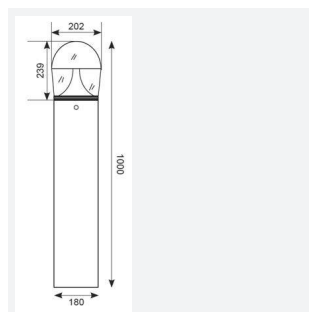

# Taurus Bollard

Taurus Bollard 1000mm PIR Self-Test Emergency  
Code: ATAUB/1/PIR/SM3

**Application** Commercial, Education, Healthcare, Hospitality, Industrial, Outdoor, Retail

**Specification** Performance

- Robust die-cast aluminium bollard with a textured graphite finish suitable for education, commercial and hospitality outdoor applications
- High efficiency upto 100lm/w
- Innovative base plate design allows greater installation flexibility
- Integral emergency option
- CCT selectable between 3000K and 4000K and power selectable; offering a choice of 3 outputs, in one luminaire
- Die-cast aluminium head with polycarbonate lens
- Supplied c/w root mounting kit
- Integral PIR option

## GENERAL INFORMATION

Wattage	10W-24W
Lumens Delivered	1100lm - 2600lm (4000K)
Lm/W	110lm/W (4000K)
Beam Angle	140
CRI	80
CCT	3000/4000K
Input	220-240V
Operating Temp	0°C - 50°C
SDCM	5
Product Weight without Packaging	7.43 kg

## TECHNICAL INFORMATION

Light Source	LED
Colour / Finish	Anthracite
IP Rating	IP65
Class Protection	1
Internal / External	External
Surface / Recessed / Suspended	Floor, Surface
Lumen Depreciation	L80 72,000h
Warranty (Years)	5
CE Mark	Yes
Diameter	180 mm
Height	1,000 mm