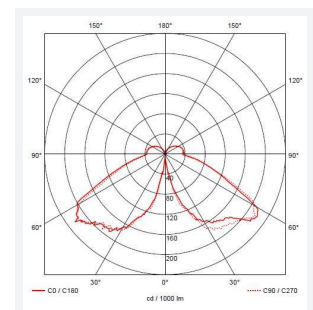

PRODUCT FEATURES

- Robust die-cast aluminium bollard with a textured graphite finish suitable for education, commercial and hospitality applications
- Integral emergency option
- Non-dimmable
- Die-cast aluminium head with polycarbonate lens
- Supplied c/w root mounting kit
- Powered by Philips

GENERAL INFORMATION

Wattage	25W
Lumens Delivered	2400lm
Lm/W	96lm/W
Beam Angle	130
CRI	80
CCT	4000K
Input	220/240V
Operating Temp	-25°C - 50°C
SDCM	5
Product Weight without Packaging	6.72 kg

TECHNICAL INFORMATION

Light Source	LED
Colour / Finish	Graphite
IP Rating	IP66
Class Protection	1
Internal / External	External
Surface / Recessed / Suspended	Floor
Lumen Depreciation	L70 44,000h
Warranty (Years)	5
CE Mark	Yes
Height	1,000 mm