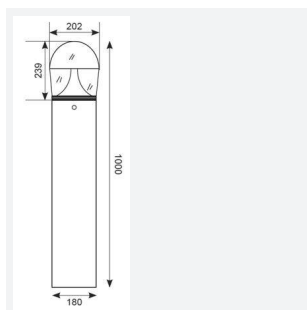

@ansell_lighting

ansellighting

Ansell Lighting

ansell_lighting

Taurus

Taurus Bollard 1000mm PIR
Code: ATALEDDB/1000/PIR

Category	Bollards
Application	Commercial, Education, Healthcare, Hospitality, Outdoor, Retail
Specification	Performance

GENERAL INFORMATION

Wattage	25W
Lumens Delivered	2400lm
Lm/W	96lm/W
Beam Angle	130
CRI	80
CCT	4000K
Input	220/240V
Operating Temp	-25°C - 50°C
SDCM	5
Product Weight without Packaging	6.72 kg

TECHNICAL INFORMATION

Light Source	LED
Colour / Finish	Graphite
IP Rating	IP66
Class Protection	1
Internal / External	External
Surface / Recessed / Suspended	Floor
Lumen Depreciation	L70 44,000h
Warranty (Years)	5
CE Mark	Yes
Height	1,000 mm