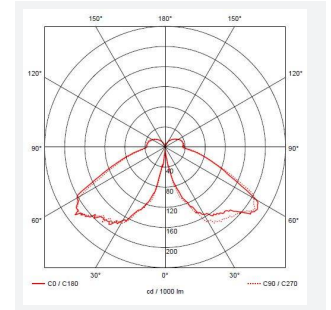

PRODUCT FEATURES

- Robust die-cast aluminium bollard with a textured graphite finish suitable for education, commercial and hospitality applications
- Integral emergency option
- Non-dimmable
- Die-cast aluminium head with polycarbonate lens
- Supplied c/w root mounting kit
- Powered by Philips

GENERAL INFORMATION	
Wattage	25W
Lumens Delivered	2400lm
Lm/W	96lm/W
Beam Angle	130
CRI	80
CCT	4000K
Input	220-240V
Operating Temp	-25°C - 50°C
SDCM	6

TECHNICAL INFORMATION	
Light Source	LED
Colour / Finish	Graphite
IP Rating	IP66
Class Protection	1
Internal / External	External
Surface / Recessed / Suspended	Floor
Warranty (Years)	5
CE Mark	Yes
Height	1,000 mm