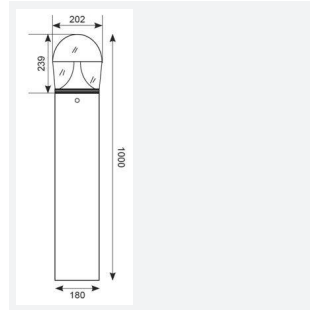

Taurus

Taurus Bollard 1000mm PIR Photocell
Code: ATALEDB/1000/PIR/PC

Category	Bollards
Application	Commercial, Education, Healthcare, Hospitality, Outdoor, Retail
Specification	Performance

PRODUCT FEATURES

GENERAL INFORMATION	
Wattage	25W
Lumens Delivered	2400lm
Lm/W	96lm/W
Beam Angle	130
CRI	80
CCT	4000K
Input	220-240V
Operating Temp	-25°C - 50°C
SDCM	6

TECHNICAL INFORMATION	
Light Source	LED
Colour / Finish	Graphite
IP Rating	IP66
Class Protection	1
Internal / External	External
Surface / Recessed / Suspended	Floor
Warranty (Years)	5
CE Mark	Yes
Height	1,000 mm