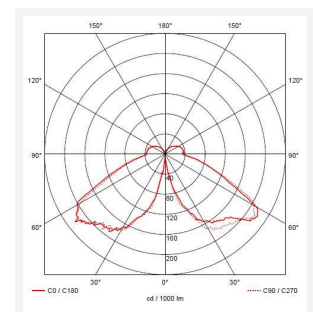

PRODUCT FEATURES

- Robust die-cast aluminium bollard with a textured graphite finish suitable for education, commercial and hospitality applications
- Integral emergency option
- Non-dimmable
- Die-cast aluminium head with polycarbonate lens
- Supplied c/w root mounting kit
- Powered by Philips

GENERAL INFORMATION

Wattage	25W
Lumens Delivered	2400lm
Lm/W	96lm/W
Beam Angle	130
CRI	80
CCT	4000K
Input	220-240V
Operating Temp	0°C - 50°C
SDCM	5
Product Weight without Packaging	6.72 kg

TECHNICAL INFORMATION

Light Source	LED
Colour / Finish	Graphite
IP Rating	IP66
Class Protection	1
Internal / External	External
Surface / Recessed / Suspended	Floor
Lumen Depreciation	L70 44,000h
Warranty (Years)	5
CE Mark	Yes
Height	1,000 mm