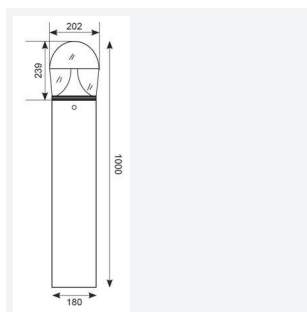

@ansell_lighting

ansellighting

Ansell Lighting

ansell_lighting

Taurus

Taurus Bollard 1000mm PIR Emergency

Code: ATALEDDB/1000/PIR/M3

Category	Bollards
Application	Commercial, Education, Healthcare, Hospitality, Outdoor, Retail
Specification	Performance

GENERAL INFORMATION

Wattage	25W
Lumens Delivered	2400lm
Lm/W	96lm/W
Beam Angle	130
CRI	80
CCT	4000K
Input	220-240V
Operating Temp	0°C - 50°C
SDCM	5
Product Weight without Packaging	6.72 kg

TECHNICAL INFORMATION

Light Source	LED
Colour / Finish	Graphite
IP Rating	IP66
Class Protection	1
Internal / External	External
Surface / Recessed / Suspended	Floor
Lumen Depreciation	L70 44,000h
Warranty (Years)	5
CE Mark	Yes
Height	1,000 mm