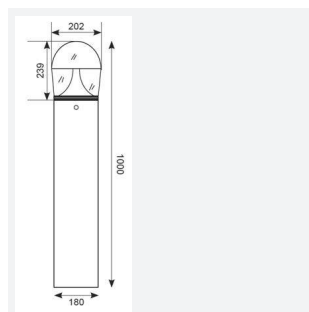

Taurus

Taurus Bollard 1000mm PIR Emergency
Code: ATALEDDB/1000/PIR/M3

Category	Bollards
Application	Commercial, Education, Healthcare, Hospitality, Outdoor, Retail
Specification	Performance

PRODUCT FEATURES

GENERAL INFORMATION	
Wattage	25W
Lumens Delivered	2400lm
Lm/W	96lm/W
Beam Angle	130
CRI	80
CCT	4000K
Input	220/240V
Operating Temp	0°C - 50°C
SDCM	5
Product Weight without Packaging	6.72 kg

TECHNICAL INFORMATION	
Light Source	LED
Colour / Finish	Graphite
IP Rating	IP66
Class Protection	1
Internal / External	External
Surface / Recessed / Suspended	Floor
Lumen Depreciation	L70 44,000h
Warranty (Years)	5
CE Mark	Yes
Height	1,000 mm