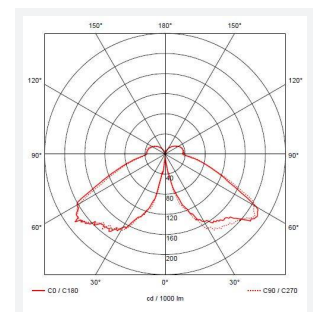

PRODUCT FEATURES

- Robust die-cast aluminium bollard with a textured graphite finish suitable for education, commercial and hospitality applications
- Integral emergency option
- Non-dimmable
- Die-cast aluminium head with polycarbonate lens
- Supplied c/w root mounting kit
- Powered by Philips

GENERAL INFORMATION	
Wattage	25W
Lumens Delivered	2400lm
Lm/W	96lm/W
Beam Angle	130
CRI	80
CCT	4000K
Input	220/240V
Operating Temp	0°C - 50°C
SDCM	5
Product Weight without Packaging	6.72 kg

TECHNICAL INFORMATION	
Light Source	LED
Colour / Finish	Graphite
IP Rating	IP66
Class Protection	1
Internal / External	External
Surface / Recessed / Suspended	Floor
Lumen Depreciation	L70 44,000h
Warranty (Years)	5
CE Mark	Yes
Height	1,000 mm