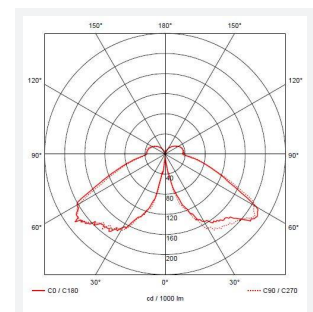

# Taurus

Taurus Bollard 1000mm PIR Emergency Photocell  
Code: ATALEDDB/1000/PIR/M3/PC

Category	Bollards
Application	Commercial, Education, Healthcare, Hospitality, Outdoor, Retail
Specification	Performance

GENERAL INFORMATION	
Wattage	25W
Lumens Delivered	2400lm
Lm/W	96lm/W
Beam Angle	130
CRI	80
CCT	4000K
Input	220-240V
Operating Temp	0°C - 50°C
SDCM	6

TECHNICAL INFORMATION	
Light Source	LED
Colour / Finish	Graphite
IP Rating	IP66
Class Protection	1
Internal / External	External
Surface / Recessed / Suspended	Floor
Warranty (Years)	5
CE Mark	Yes
Height	1,000 mm