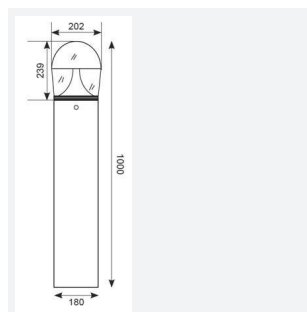

# Taurus

Taurus Bollard 1000mm PIR Emergency Photocell  
Code: ATALEDDB/1000/PIR/M3/PC

Category	Bollards
Application	Commercial, Education, Healthcare, Hospitality, Outdoor, Retail
Specification	Performance

GENERAL INFORMATION	
Wattage	25W
Lumens Delivered	2400lm
Lm/W	96lm/W
Beam Angle	130
CRI	80
CCT	4000K
Input	220-240V
Operating Temp	0°C - 50°C
SDCM	6

TECHNICAL INFORMATION	
Light Source	LED
Colour / Finish	Graphite
IP Rating	IP66
Class Protection	1
Internal / External	External
Surface / Recessed / Suspended	Floor
Warranty (Years)	5
CE Mark	Yes
Height	1,000 mm