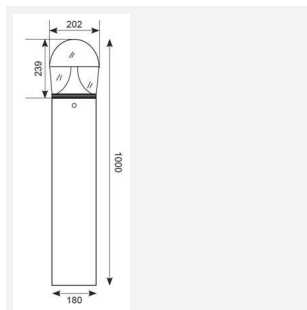

Taurus

Taurus Bollard 1000mm PIR Emergency Photocell
Code: ATALEDB/1000/PIR/M3/PC

Category	Bollards
Application	Commercial, Education, Healthcare, Hospitality, Outdoor, Retail
Specification	Performance

PRODUCT FEATURES

GENERAL INFORMATION	
Wattage	25W
Lumens Delivered	2400lm
Lm/W	96lm/W
Beam Angle	130
CRI	80
CCT	4000K
Input	220/240V
Operating Temp	0°C - 50°C
SDCM	6

TECHNICAL INFORMATION	
Light Source	LED
Colour / Finish	Graphite
IP Rating	IP66
Class Protection	1
Internal / External	External
Surface / Recessed / Suspended	Floor
Warranty (Years)	5
CE Mark	Yes
Height	1,000 mm