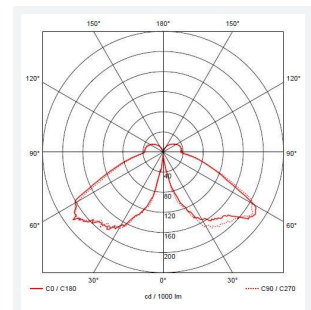

PRODUCT FEATURES

- Robust die-cast aluminium bollard with a textured graphite finish suitable for education, commercial and hospitality applications
- Integral emergency option
- Non-dimmable
- Die-cast aluminium head with polycarbonate lens
- Supplied c/w root mounting kit
- Powered by Philips

GENERAL INFORMATION	
Wattage	25W
Lumens Delivered	2400lm
Lm/W	96lm/W
Beam Angle	130
CRI	80
CCT	4000K
Input	220/240V
Operating Temp	0°C - 50°C
SDCM	6

TECHNICAL INFORMATION	
Light Source	LED
Colour / Finish	Graphite
IP Rating	IP66
Class Protection	1
Internal / External	External
Surface / Recessed / Suspended	Floor
Warranty (Years)	5
CE Mark	Yes
Height	1,000 mm