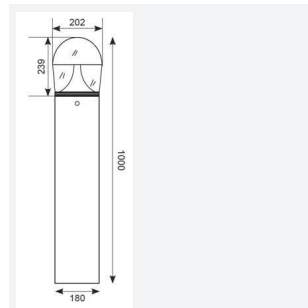

Taurus

Taurus Bollard 1000mm Emergency Photocell
Code: ATALEDB/1000/M3/PC

Category	Bollards
Application	Commercial, Education, Healthcare, Hospitality, Outdoor, Retail
Specification	Performance

PRODUCT FEATURES

GENERAL INFORMATION	
Wattage	25W
Lumens Delivered	2400lm
Lm/W	96lm/W
Beam Angle	130
CRI	80
CCT	4000K
Input	220/240V
Operating Temp	0°C - 50°C
SDCM	5
Product Weight without Packaging	8.205 kg

TECHNICAL INFORMATION	
Light Source	LED
Colour / Finish	Graphite
IP Rating	IP66
Class Protection	1
Internal / External	External
Surface / Recessed / Suspended	Floor
Warranty (Years)	5
CE Mark	Yes
Height	1,000 mm