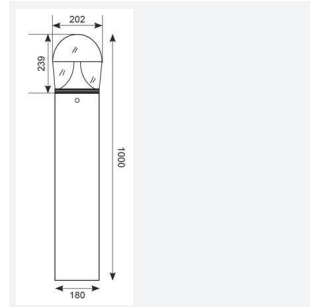

Taurus

Taurus Bollard 1000mm Emergency Photocell
Code: ATALEDB/1000/M3/PC

Category	Bollards
Application	Commercial, Education, Healthcare, Hospitality, Outdoor, Retail
Specification	Performance

- Robust die-cast aluminium bollard with a textured graphite finish suitable for education, commercial and hospitality applications
- Integral emergency option
- Non-dimmable

- Die-cast aluminium head with polycarbonate lens
- Supplied c/w root mounting kit
- Powered by Philips

GENERAL INFORMATION	
Wattage	25W
Lumens Delivered	2400lm
Lm/W	96lm/W
Beam Angle	130
CRI	80
CCT	4000K
Input	220-240V
Operating Temp	0°C - 50°C
SDCM	5
Product Weight without Packaging	8.205 kg

TECHNICAL INFORMATION	
Light Source	LED
Colour / Finish	Graphite
IP Rating	IP66
Class Protection	1
Internal / External	External
Surface / Recessed / Suspended	Floor
Warranty (Years)	5
CE Mark	Yes
Height	1,000 mm