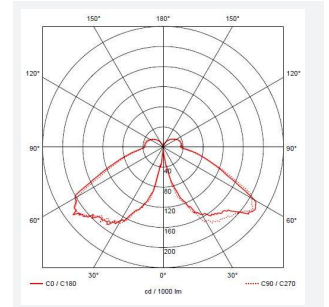

- Robust die-cast aluminium bollard with a textured graphite finish suitable for education, commercial and hospitality applications
- Integral emergency option
- Non-dimmable

- Die-cast aluminium head with polycarbonate lens
- Supplied c/w root mounting kit
- Powered by Philips

GENERAL INFORMATION	
Wattage	25W
Lumens Delivered	2400lm
Lm/W	96lm/W
Beam Angle	130
CRI	80
CCT	4000K
Input	220-240V
Operating Temp	0°C - 50°C
SDCM	5
Product Weight without Packaging	8.205 kg

TECHNICAL INFORMATION	
Light Source	LED
Colour / Finish	Graphite
IP Rating	IP66
Class Protection	1
Internal / External	External
Surface / Recessed / Suspended	Floor
Warranty (Years)	5
CE Mark	Yes
Height	1,000 mm