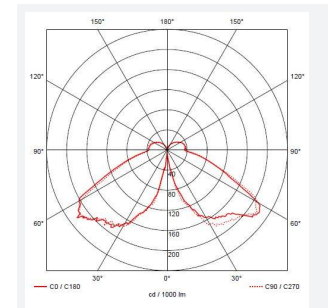

PRODUCT FEATURES

- Robust die-cast aluminium bollard with a textured graphite finish suitable for education, commercial and hospitality applications
- Integral emergency option
- Non-dimmable
- Die-cast aluminium head with polycarbonate lens
- Supplied c/w root mounting kit
- Powered by Philips

GENERAL INFORMATION	
Wattage	25W
Lumens Delivered	2400lm
Lm/W	96lm/W
Beam Angle	130
CRI	80
CCT	4000K
Input	220/240V
Operating Temp	0°C - 50°C
SDCM	5
Product Weight without Packaging	8.205 kg

TECHNICAL INFORMATION	
Light Source	LED
Colour / Finish	Graphite
IP Rating	IP66
Class Protection	1
Internal / External	External
Surface / Recessed / Suspended	Floor
Warranty (Years)	5
CE Mark	Yes
Height	1,000 mm